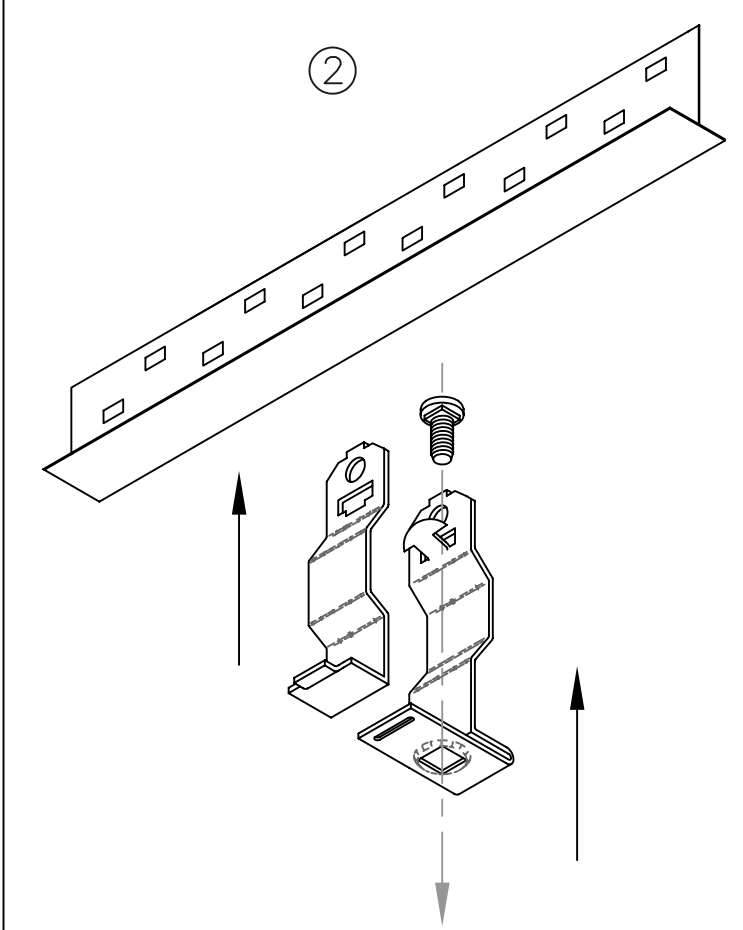

# DROP CEILING NONFEED T-BAR MOUNT

**CABLE COUPLER  
(AVAILABLE IN  
1 OR 2 PIECE)**

①

**1/16\" CABLE**

**GRIPPER/LOCKNUT  
(SIZE WILL VARY)**

COPYRIGHT (C) BY PENDANT SYSTEMS, ALL RIGHTS RESERVED.  
 THIS DOCUMENT CONTAINS CONFIDENTIAL AND PROPRIETARY  
 INFORMATION OF PENDANT SYSTEMS. THE USE OR DISTRIBUTION OF  
 THIS INFORMATION WITHOUT THE EXPRESS WRITTEN CONSENT OF  
 PENDANT SYSTEMS IS STRICTLY PROHIBITED.