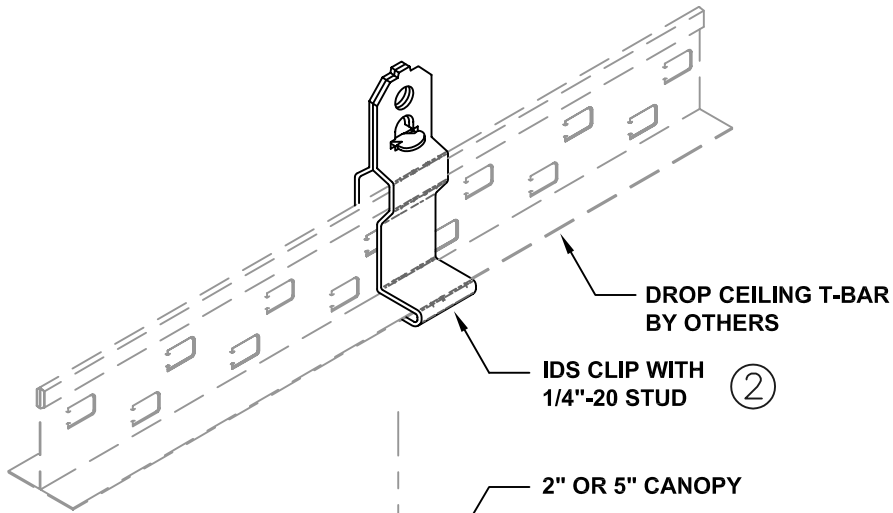

# DROP CEILING NONFEED T-BAR MOUNT

**CABLE COUPLER  
(AVAILABLE IN  
1 OR 2 PIECE)**

①

**1/16\" CABLE**

**GRIPPER/LOCKNUT  
(SIZE WILL VARY)**

COPYRIGHT (C) BY PENDANT SYSTEMS, ALL RIGHTS RESERVED.  
 THIS DOCUMENT CONTAINS CONFIDENTIAL AND PROPRIETARY  
 INFORMATION OF PENDANT SYSTEMS. THE USE OR DISTRIBUTION OF  
 THIS INFORMATION WITHOUT THE EXPRESS WRITTEN CONSENT OF  
 PENDANT SYSTEMS IS STRICTLY PROHIBITED.