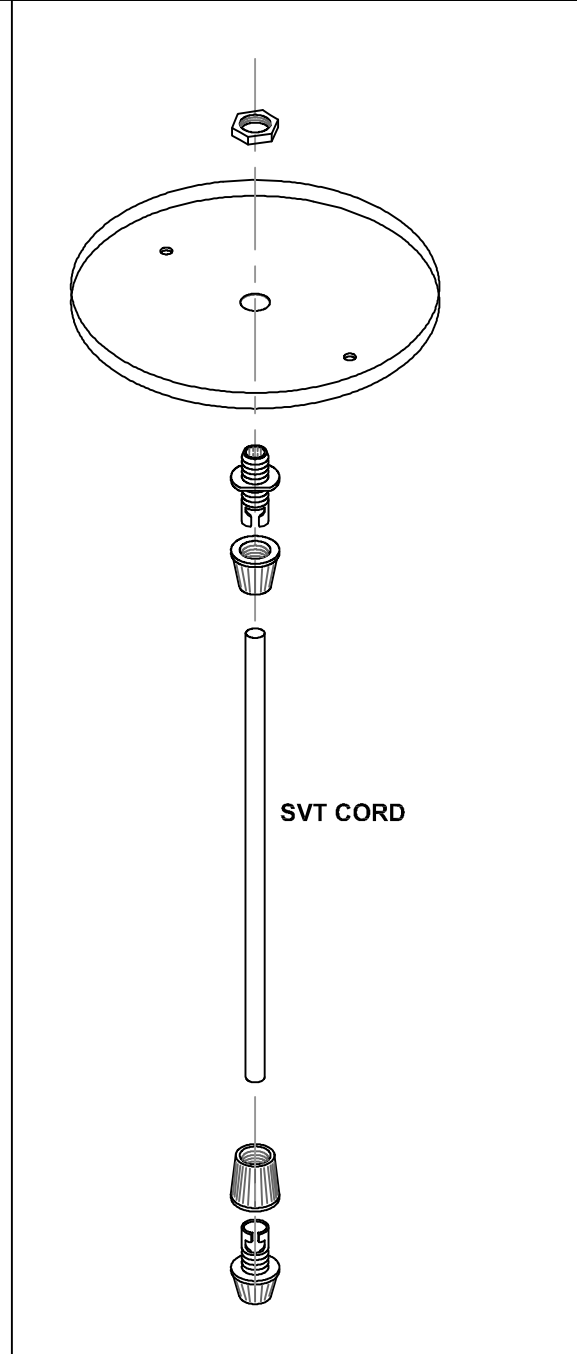

CORD KIT SYSTEM WITH FEMALE STRAIN RELIEF

Pendant Systems

4080-2 Blanche Road
P.O. Box 371
Bensalem, PA 19020

PH: 215-638-8552
FX: 215-638-8554
WWW.PendantSystems.com

COPYRIGHT (C) BY PENDANT SYSTEMS, ALL RIGHTS RESERVED. THIS DOCUMENT CONTAINS CONFIDENTIAL AND PROPRIETARY INFORMATION OF PENDANT SYSTEMS. THE USE OR DISTRIBUTION OF THIS INFORMATION WITHOUT THE EXPRESS WRITTEN CONSENT OF PENDANT SYSTEMS IS STRICTLY PROHIBITED.

MAXIMUM LOAD RATING

5 LBS