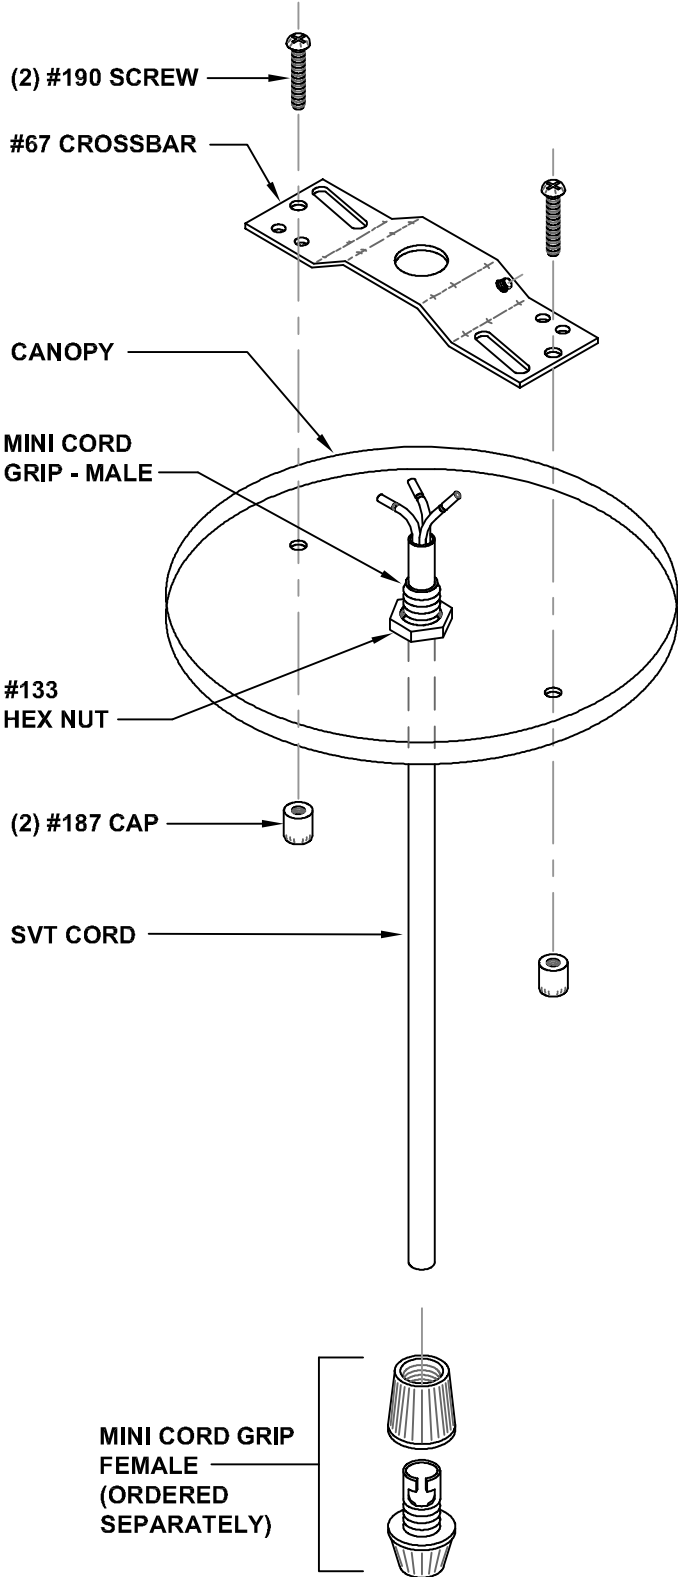

CORD KIT SYSTEM WITH FEMALE STRAIN RELIEF

Pendant Systems

4080-2 Blanche Road
P.O. Box 371
Bensalem, PA 19020

PH: 215-638-8552
FX: 215-638-8554
WWW.PendantSystems.com

COPYRIGHT (C) BY PENDANT SYSTEMS, ALL RIGHTS RESERVED. THIS DOCUMENT CONTAINS CONFIDENTIAL AND PROPRIETARY INFORMATION OF PENDANT SYSTEMS. THE USE OR DISTRIBUTION OF THIS INFORMATION WITHOUT THE EXPRESS WRITTEN CONSENT OF PENDANT SYSTEMS IS STRICTLY PROHIBITED.

MAXIMUM LOAD RATING

5 LBS