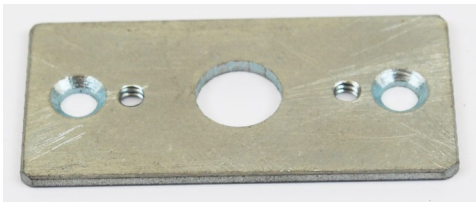

Pendant Systems

The Lighting Suspension Specialists www.PendantSystems.com P-215-638-8552 F-215-638-8554

Exit Sign Brackets

Exit Brackets

4 1/2" X .875"

(Available in Matte White/Nickel/Black)

Catalog #	Description
Exit Brkt 3/8"IP	Exit Bracket with 3/8"IP tapped center hole & 6/32" tapped holes
Exit Brkt 1/4"IP	Exit Bracket with 1/4"IP tapped center hole & 6/32" tapped holes
Exit Brkt 1/8"IP	Exit Bracket with 1/8"IP tapped center hole & 6/32" tapped holes

Exit Base

2" x .875"

Exit Bracket Base 6/32" Slip & Tapped Holes Zinc Plated

Exit Base Rev-1

2" x .875" x 3/8"IP Center Tapped Exit Bracket Base 6/32" Slip & Tapped Holes Zinc Plated

Exit Base TH

2" x .875" x .640" Hole

Exit Bracket Base 6/32" Slip & Tapped Holes Zinc Plated

Exit Bracket and Exit Base Assembly

Exit Sign Assembly with the Exit Base