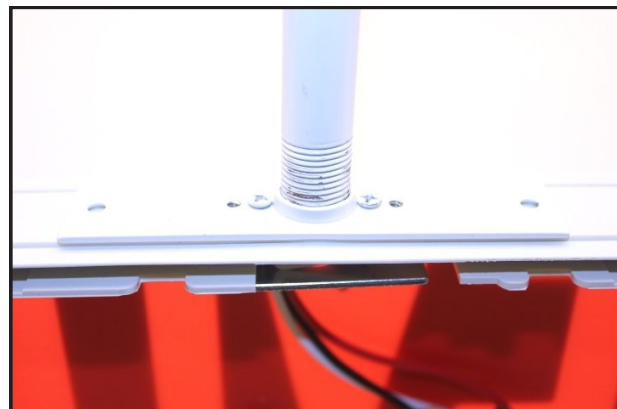

Pendant Systems

The Lighting Suspension Specialists www.PendantSystems.com P-215-638-8552 F-215-638-8554

Exit Sign Brackets

Exit Brackets

4 1/2" X .875"

(Available in Matte White/Nickel/Black)

Catalog #	Description
Exit Brkt 3/8"IP	Exit Bracket with 3/8"IP tapped center hole & 6/32" tapped holes
Exit Brkt 1/4"IP	Exit Bracket with 1/4"IP tapped center hole & 6/32" tapped holes
Exit Brkt 1/8"IP	Exit Bracket with 1/8"IP tapped center hole & 6/32" tapped holes

Exit Base

2" x .875"

Exit Bracket Base 6/32" Slip & Tapped Holes Zinc Plated

Exit Base Rev-1

2" x .875" x 3/8"IP Center Tapped Exit Bracket Base 6/32" Slip & Tapped Holes Zinc Plated

Exit Base TH

2" x .875" x .640" Hole

Exit Bracket Base 6/32" Slip & Tapped Holes Zinc Plated

Exit Bracket and Exit Base Assembly

Exit Sign Assembly with the Exit Base