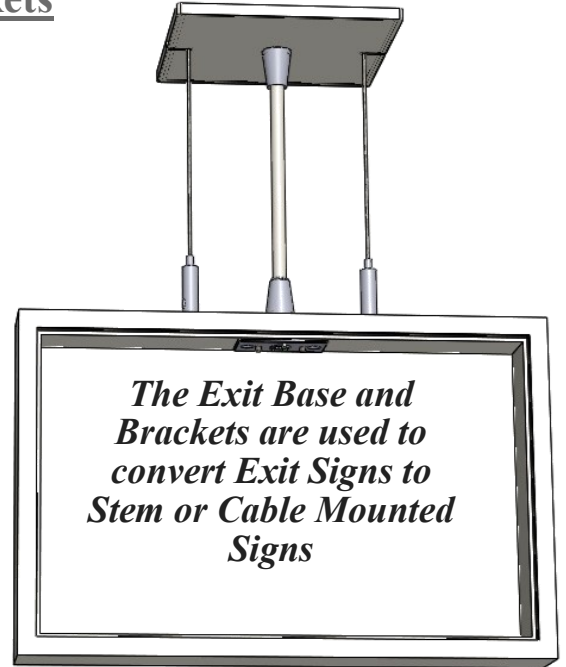

Pendant Systems

The Lighting Suspension Specialists www.PendantSystems.com P-215-638-8552 F-215-638-8554

Exit Sign Brackets

Exit Brackets

4 1/2" X .875"

(Available in Matte White/Nickel/Black)

Catalog #	Description
Exit Brkt 3/8"IP	Exit Bracket with 3/8"IP tapped center hole & 6/32" tapped holes
Exit Brkt 1/4"IP	Exit Bracket with 1/4"IP tapped center hole & 6/32" tapped holes
Exit Brkt 1/8"IP	Exit Bracket with 1/8"IP tapped center hole & 6/32" tapped holes

Exit Base

2" x .875"

Exit Bracket Base 6/32" Slip & Tapped Holes Zinc Plated

Exit Base Rev-1

2" x .875" x 3/8"IP Center Tapped Exit Bracket Base 6/32" Slip & Tapped Holes Zinc Plated

Exit Base TH

2" x .875" x .640" Hole

Exit Bracket Base 6/32" Slip & Tapped Holes Zinc Plated

Exit Bracket and Exit Base Assembly

Exit Sign Assembly with the Exit Base