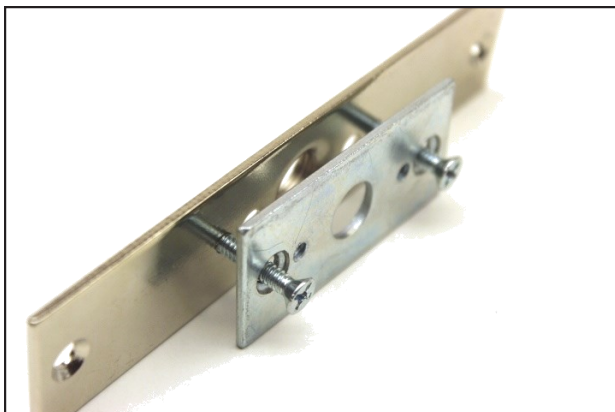

Pendant Systems

The Lighting Suspension Specialists www.PendantSystems.com P-215-638-8552 F-215-638-8554

Exit Sign Brackets

Exit Brackets

4 1/2" X .875"

(Available in Matte White/Nickel/Black)

Catalog #	Description
Exit Brkt 3/8"IP	Exit Bracket with 3/8"IP tapped center hole & 6/32" tapped holes
Exit Brkt 1/4"IP	Exit Bracket with 1/4"IP tapped center hole & 6/32" tapped holes
Exit Brkt 1/8"IP	Exit Bracket with 1/8"IP tapped center hole & 6/32" tapped holes

Exit Base

2" x .875"

Exit Bracket Base 6/32" Slip & Tapped Holes Zinc Plated

Exit Base Rev-1

2" x .875" x 3/8"IP Center Tapped Exit Bracket Base 6/32" Slip & Tapped Holes Zinc Plated

Exit Base TH

2" x .875" x .640" Hole

Exit Bracket Base 6/32" Slip & Tapped Holes Zinc Plated

Exit Bracket and Exit Base Assembly

Exit Sign Assembly with the Exit Base