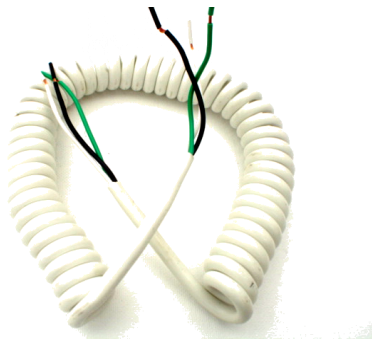

Pendant Systems

The Lighting Suspension Specialists www.PendantSystems.com P-215-638-8552 F-215-638-8554

Wire Process Machine

Pendant Systems Wire Process Capabilities

Cord Inventory

Pendant Systems has the ability to provide you with straight cord with stripped ends with individual conductor strips and ground ring terminals with our UL Wire Process Label # E-325558

Please call or e-mail factory with specific requests.

De-Reeler and Komax Cut & Strip Machine

Kappa 350, F1150 & KA 6000

Ring Terminal Applicator

18/3 SVT Coil Cord Sets 300 Volt 105 Degree

Coil cord sets are available in White and Black outer jacket UL embossed with three #18 conductors with jacket stripped 3" on 6" tangents at both ends. We stock two sizes for most applications. The cord look best when slightly stretched but not to the maximum of total length.

Catalog#

CC-18/3	1' to 4' Suspension 96" Extended Length White
CC-18/3B	1' to 4' Suspension 96" Extended Length Black
CCL-18/3	4' to 12' Suspension 252" Extended Length White
CCL-18/3B	4' to 12' Suspension 252" Extended Length Black

18/4 AWM Coil Cord Sets 300 Volt 105 Degree

Coil cord sets are available in White and Black outer jacket UL embossed with four #18 conductors with jacket stripped 3" on 6" tangents at both ends. We stock two sizes for most applications. The cord look best when slightly stretched but not to the maximum of total length.