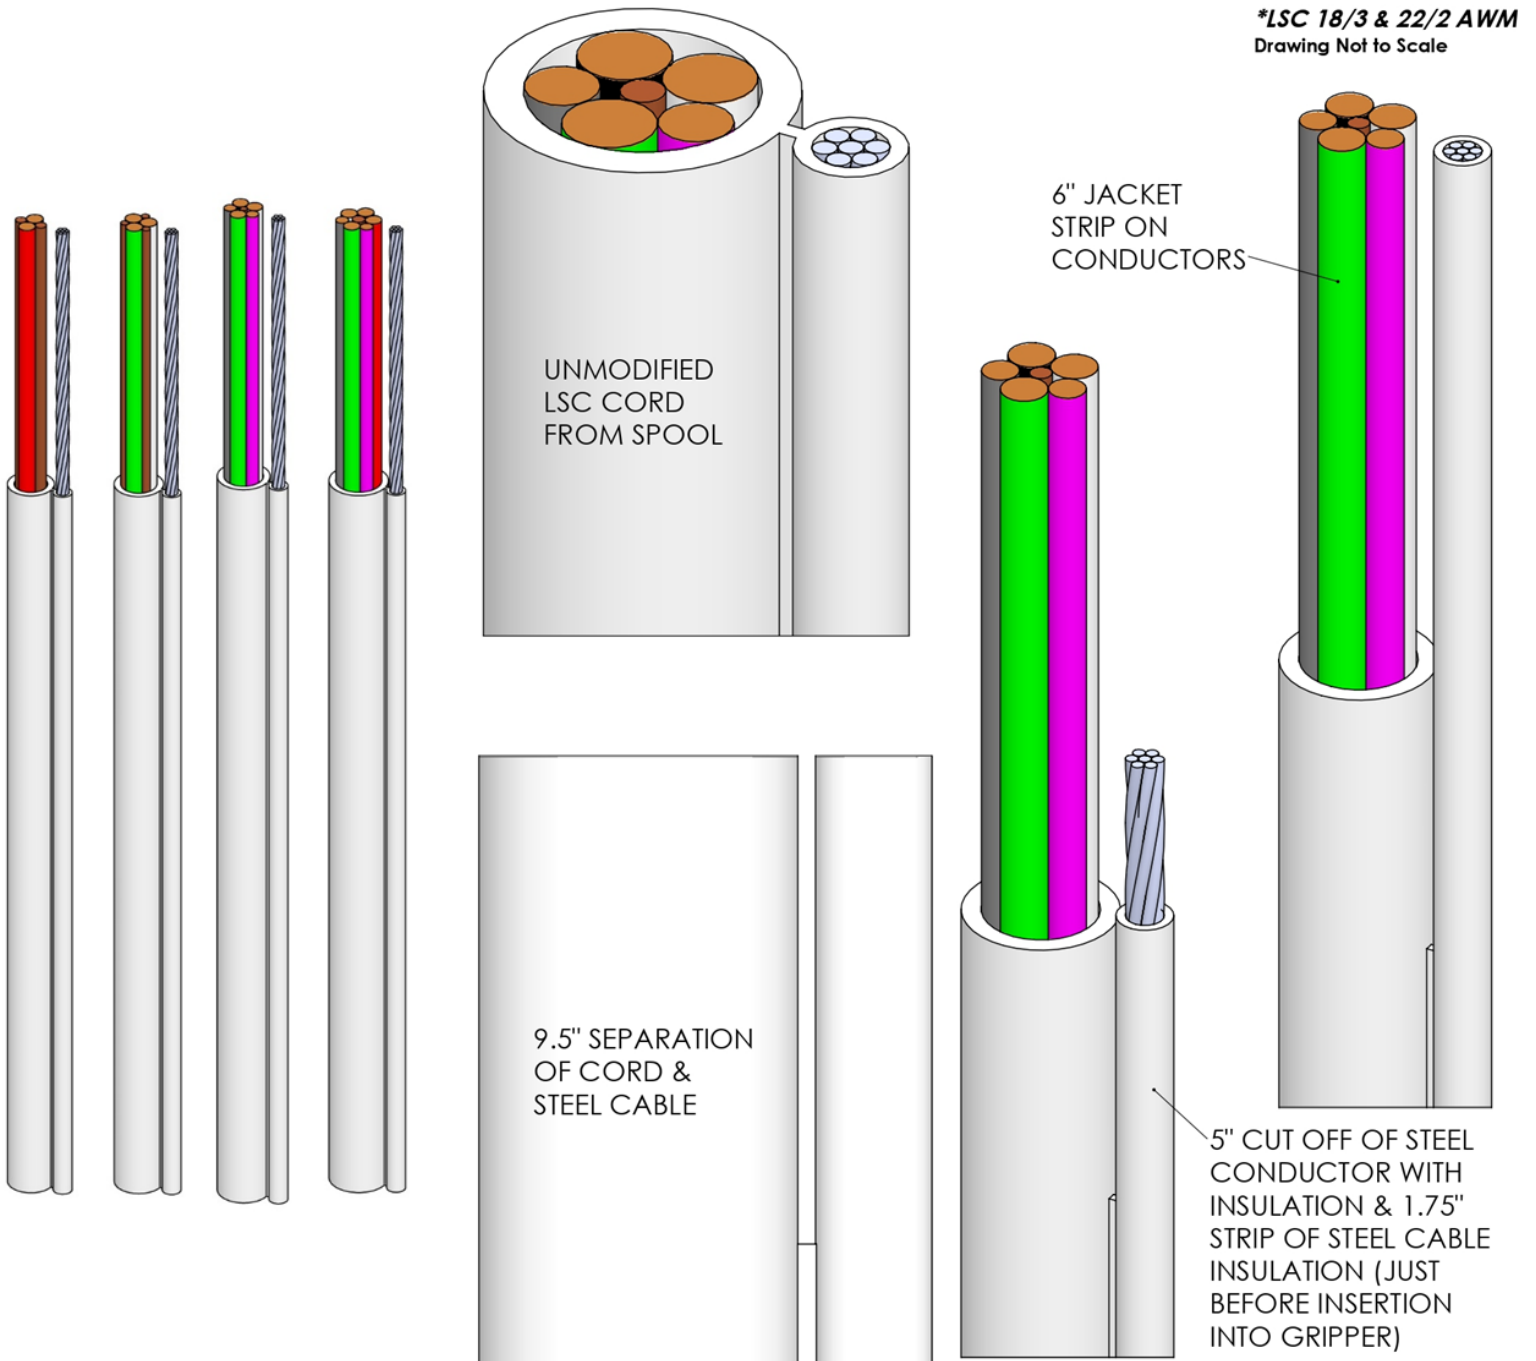

Pendant Systems

The Lighting Suspension Specialists www.PendantSystems.com P-215-638-8552 F-215-638-8554

Lighting Suspension Cord (LSC)

Cord Part#	Colors		Featuring
LSC 18/3 AWM	White or Black	300 V 105 C	18/3 AWM w/1/16" Cable
LSC 18/3 & 22/2 AWM	White or Black	300 V 105 C	18/3 & 22/2 AWM w/1/16" Cable

Pendant Systems

The Lighting Suspension Specialists www.PendantSystems.com P-215-638-8552 F-215-638-8554

Wire Process Machine

Pendant Systems Wire Process Capabilities

Cord Inventory

Pendant Systems has the ability to provide you with straight cord with stripped ends with individual conductor strips and ground ring terminals with our UL Wire Process Label # E-325558

Please call or e-mail factory with specific requests.

De-Reeler and Komax Cut & Strip Machine

Kappa 350, F1150 & KA 6000

Ring Terminal Applicator

18/3 SVT Coil Cord Sets 300 Volt 105 Degree

Coil cord sets are available in White and Black outer jacket UL embossed with three #18 conductors with jacket stripped 3" on 6" tangents at both ends. We stock two sizes for most applications. The cord look best when slightly stretched but not to the maximum of total length.