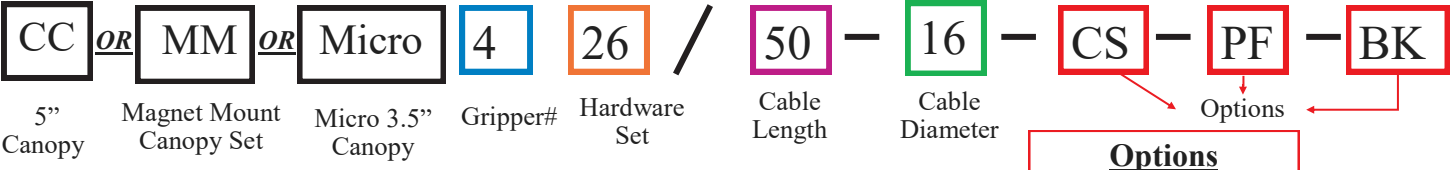

Pendant Systems

The Lighting Suspension Specialists www.PendantSystems.com P-215-638-8552 F-215-638-8554

LSC Cable Canopy Kit Ordering Matrix

#	Gripper Model #	Cable Exit	Hole Size	#	Gripper Model #	Cable Exit	Hole Size	#	Description
1	MGR 1/4-20	Bottom	.250"	36	LG-32	2 Way	.250"	12W	12 Gauge Power cord
2	MGR-SE-1/4-20	Side	.250"	37	MGR-SE-360 1/4-20	Side	.250"	14W	14 Gauge Power Cord
3	GR1/4IP-TN	Bottom	.562"	38	MGR-SE-360 8/32	Side	.187"	8.5HB	8.5" Crosscable W/ #2 HB Ends
4	GR1/4IP	Bottom	.562"	39	MGR CC 1/4-202P NK	Bottom	.250"	10HB	10" Crosscable W/ #2 HB Ends
5	GR3/8IP	Bottom	.687"	40	MGR CC 1/4-02 M	Bottom	.250"	12.5HB	12.5" Crosscable W/ #2 HB Ends
6	GR1/2IP	Bottom	.875"	41	MGE-SE 1/4-20-M	Side	.250"	18HB	18" Crosscable W/ #2 HB Ends
7	GR1/4IP-TN-L	Bottom	.562"	42	GR 3/8 IP ALL	Bottom	.687"	24HB	24" Crosscable W/ #2 HB Ends
8	MGR-1/4-20-M NK	Bottom	.250"	43	GR1/4 IP ALL	Bottom	.562"	36HB	36" Crosscable W/ #2 HB Ends
9	MGR-SE-1/4-20-BS	Side	Cross	44	AL LG 1/16	2-Way	N/A	8CC	8" Crosscable with 1/4-20TH Studs
10	MGR-SE-ADJ-1/4-20	Side	.250"	45	AL LG 3/32	2-Way	N/A	12CC	12" Crosscable with 1/4-20TH Studs
11	MGR-SE-ADJ-8/32	Side	.187"	46	AL LG 1/8	2-Way	N/A	18CC	18" Crosscable with 1/4-20TH Studs
12	MGR1/8IP	Bottom	.400"	47	Micro SE-TH W/8" HB CABLE	Cross	.200"	24CC	24" Crosscable with 1/4-20TH Studs
13	MGR-SE-1/8IP	Side	.400"	48	Micro SE-TH W/8" PD CABLE	Cross	.250"	8PD	Paddles on the ends of 8" Crosscable
14	MGR-SE-1/4-20-EXT	Side	.250"	49	Micro SE-TH W/24" SW-EYE	Cross	.150"	24PD	Paddles on the ends of 24" Crosscable
15	MGR-SE-TH w/ Crosscable	Side	Cross	50	Micro SE 8/32	Side	.187"	12PD	Paddles on the ends of 12" Crosscable
16	GR-SE-BF	Side	Cross	51	Micro SE Panel	Side	.187"	36PD	Paddles on the ends of 36" Crosscable
17	Micro-GR	Bottom	.312"	52	Micro SE 360 8/32	Side	.187"	6Y	6" Legs on Y Paddle Assembly
18	MGR 1/8IP ALL	Bottom	.400"	53	Micro Ball	Bottom	.375"	18Y	18" Legs on Y Paddle Assembly
19	MGR-SE-TH10/32 Block	Side	.250"	54	MGR-SE 360 1/4-20 LN	Side	.250"	7/8 KO	Strain Relief for 7/8 Knock Out
20	MGR 10/32	Bottom	.187"	55	GR1/4 ALL	Bottom	.562"	BK	Black Canopy Set
21	MGR-SE10/32 ASS	Side	.187"	56	GR3/8ALL	Bottom	.687"	BN	Brushed Nickel Canopy Set
22	KL-100	2 Way	N/A					CG	Ceiling Mounted Gripper
23	MGR-SE 8/32	Side	.187"					CH	Cord Holder
24	MGR-SE 10/32 SM	Side	.187"					CL	Clear Power Cord
25	MGR-SE 1/4-20-Ext-M	Side	.250"					CP8	Cable Puck with 8 Inch Legs
26	MGR-Hook	Bottom	Loop					CP12	Cable Puck with 12 Inch Legs
27	GR-SE 1/4 Combo	Side	.25"/.5"					CP16	Cable Puck with 16 Inch Legs
28	MGR-SE10/32 ASS ANG	Side	.187"					CP8-4	Cable Puck 4 with 8 Inch Legs
29	MGR-10/32 NK	Bottom	.187"					CP12-4	Cable Puck 4 with 12 Inch Legs
30	MGR-SE-ADJ-SHOE	Side	.125" w/ slot .225"					CP16-4	Cable Puck 4 with 16 Inch Legs
31	MGR-SE-THW/8" CabDB64	Side	keyhole .11" hole diameter					CS	Slot Cable Coupler allowing cable to hang straight on vaulted ceiling
32	MGR 1/4-20 M	Bottom	.250"					DF	Dual Feed w/ 2-Cord From 1-Canopy
33	MGR-SE 10/32 EXT	Side	.187"					HK	Snap Hook 1/4"-20
34	MGR-SE 8/32 SH	Side	.187"					M2D4	Multi-Mount 2-Cables 4" Spacing
35	LG-16	2 Way	N/A					M3D4	Multi-Mount 3-Cables 4" Spacing
								M4D4	Multi-Mount 4-Cables 4" Spacing
								MB	Metal Braided Power Cord
								NK	Nickel Canopy Set
								PC	Powder Coated Hardware
								PF	Creates side hole for power cord entrance w/ Power Feed Tube
								RM	Row Mount
								SH	Shade Holder Accessory for capturing Wire Frame
								SM	Canopy .250" Holes on 3.5" Center
								SQ	Square Canopy
								UNIV	Universal
								RD	Round Canopy
								TC1.1	Track Clip Mounting TC-1.1
								TC 1	Track Clip Mounting TC-1
								TC .5	Track Clip Mounting TC-.5
								TC .38	Track Clip Mounting TC-.380
								MAG	Magnets
								LSC	Lighting Suspension Cord (Prefix)