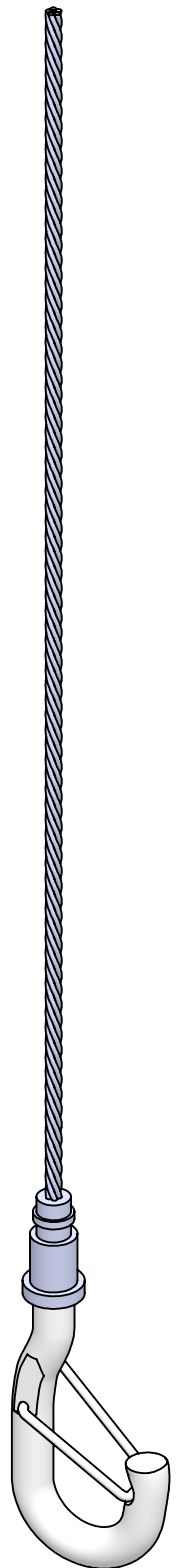

AC3/32-[XXX]-HK SS
120"

3/32" Stainless Steel Cable w/Snap Hook End
120" Long
7x7 Cable - MAX LOAD 920 lbs

This Document
Contains Proprietary
Data that is property
of Pendant Systems
which reserves all
rights to it.
Unauthorized use
without authorization
is prohibited.

LINEAR: XX= .02" XXX= $\pm .010"$ ANGULAR: ± 1 Degree

FINISH:

TITLE:

AC3-32-[XXX]-HK SS

DO NOT SCALE DRAWING

MATERIAL: **316 Stainless Steel**

Part #

DEBUR AND BREAK SHARP EDGES

REVISION

DRAWN DATE: 4/7/17

Drawn By: MWR

SCALE: NTS

SHEET 1 OF 1