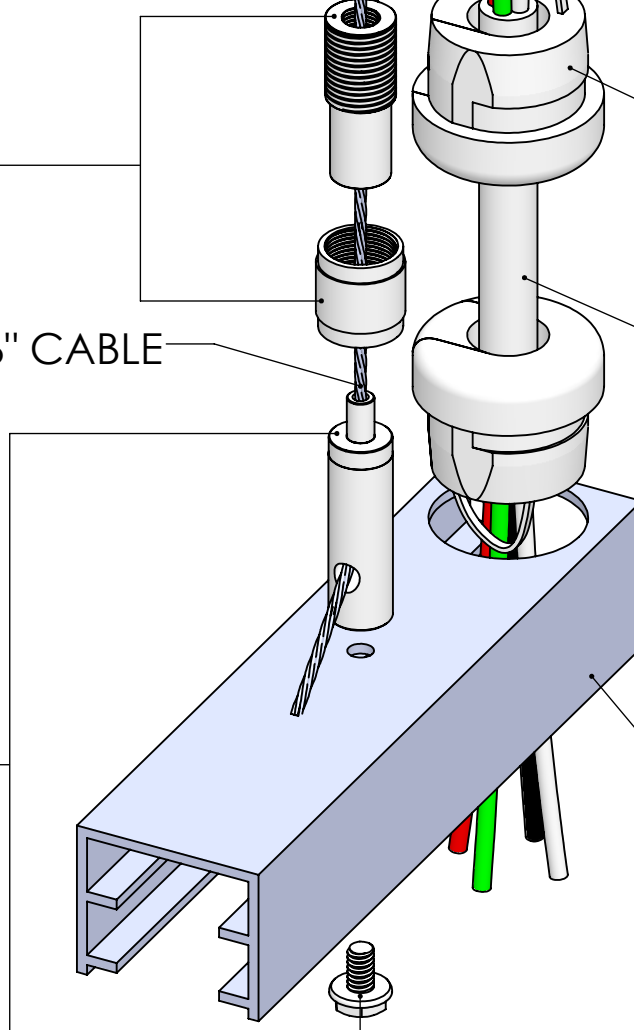

*PARTS MAY VARY
DEPENDING ON MODEL

This Document
Contains Proprietary
Data that is property
of Pendant Systems
which reserves all
rights to it.
Unauthorized use
without authorization
is prohibited.

Pendant Systems

1670 Winchester Rd.
Bensalem, PA 19020
P-215-638-8552
F-215-638-8554
www.PendantSystems.com

UNLESS OTHERWISE SPECIFIED DIMENSIONS ARE IN BOTH INCHES & MILLIMETERS UNLESS OTHERWISE NOTED TOLERANCES:

LINEAR: XX= .02" XXX= $\pm$ .010" ANGULAR: $\pm$ 1 Degree

FINISH:

TITLE:

Power Feed J-Box Mount MGR-SE 8/32 & 12/4

DO NOT SCALE DRAWING

MATERIAL:

Part #

CC2327/[XXX] 12

DEBUR AND BREAK SHARP EDGES

REVISION

DRAWN DATE: 9/6/16

Drawn By: MWR

SCALE: NTS

SHEET 1 OF 1