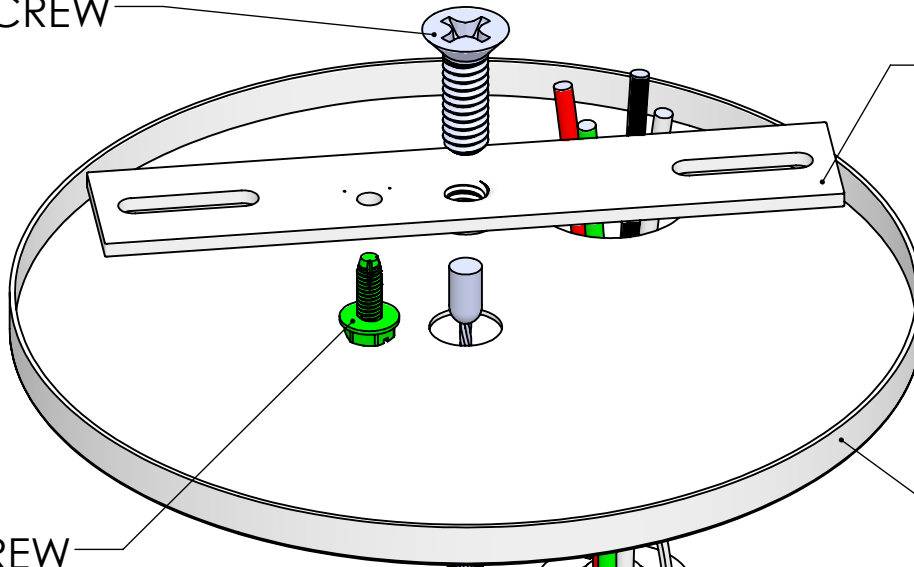

1/4-20 SCREW

CROSSBAR

5" CANOPY

GROUND SCREW

2 PIECE CABLE COUPLER

#260  
(ORDER SEPARATELY)

1/16" CABLE

12/4 CORD  
(ORDER SEPARATELY)

MGR-SE 8/32

TRACK LIGHTING  
(BY OTHERS)

\*PARTS MAY VARY  
DEPENDING ON MODEL

This Document  
Contains Proprietary  
Data that is property  
of Pendant Systems  
which reserves all  
rights to it.  
Unauthorized use  
without authorization  
is prohibited.

LINEAR: XX= .02" XXX=  $\pm$ .010" ANGULAR:  $\pm$  1 Degree

FINISH:

TITLE:

Power Feed J-Box Mount MGR-SE 8/32 & 12/4

DO NOT SCALE DRAWING

MATERIAL:

Part #

CC2327/[XXX] 12

DEBUR AND BREAK SHARP EDGES

REVISION

DRAWN DATE: 9/6/16

Drawn By: MWR

SCALE: NTS

SHEET 1 OF 1