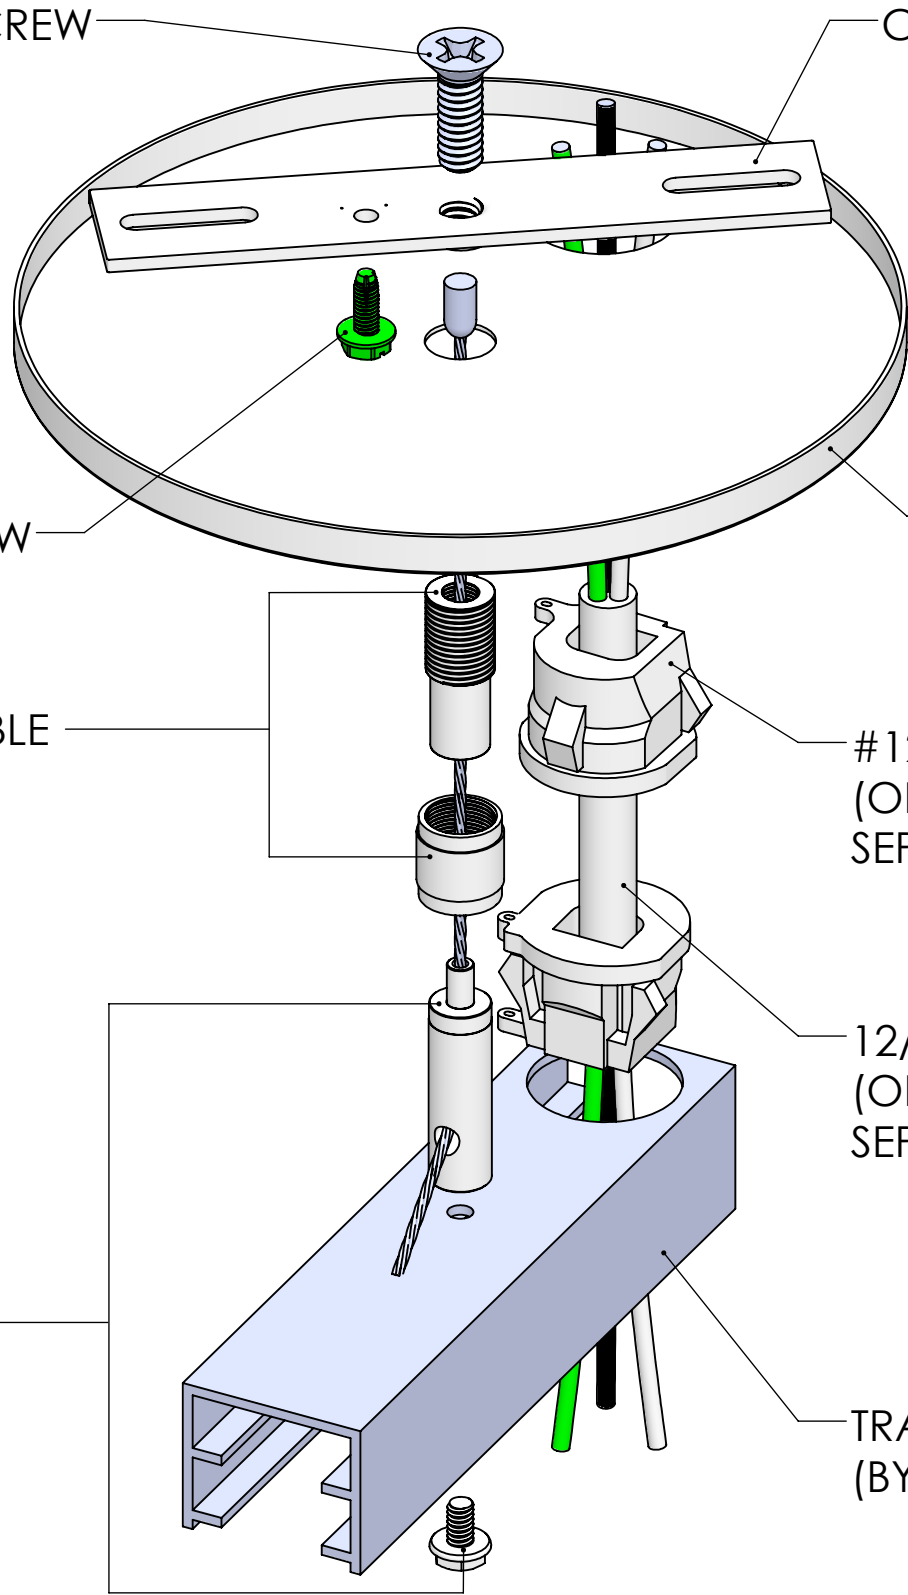

1/4-20 SCREW

CROSSBAR

GROUND SCREW

5" CANOPY

2 PIECE CABLE
COUPLER

#126
(ORDER
SEPARATELY)

12/3 CORD
(ORDER
SEPARATELY)

MGR-SE 8/32

TRACK LIGHTING
(BY OTHERS)

*PARTS MAY VARY
DEPENDING ON MODEL

This Document
Contains Proprietary
Data that is property
of Pendant Systems
which reserves all
rights to it.
Unauthorized use
without authorization
is prohibited.

Pendant Systems
1670 Winchester Rd.
Bensalem, PA 19020
P-215-638-8552
F-215-638-8554
www.PendantSystems.com

UNLESS OTHERWISE SPECIFIED DIMENSIONS ARE IN BOTH INCHES & MILLIMETERS UNLESS OTHERWISE NOTED TOLERANCES:
LINEAR: XX= .02" XXX= $\pm$ .010" ANGULAR: $\pm$ 1 Degree

FINISH:

TITLE:
Power Feed J-Box Mount MGR-SE 8/32 & 12/3

DO NOT SCALE DRAWING
DEBUR AND BREAK SHARP EDGES

MATERIAL:

Part # CC2326/[XXX] 12

DRAWN DATE: 9/2/16

Drawn By: MWR

SCALE: NTS

SHEET 1 OF 1
REVISION