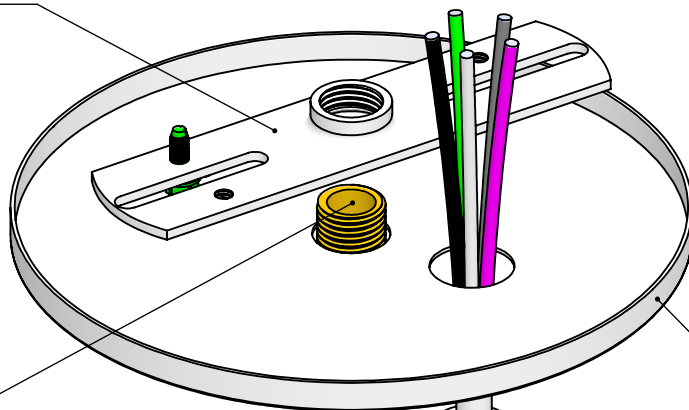

CROSSBAR W/GS

5" CANOPY

1/4"IP NIPPLE

CC SLOT 1/4IP

STRAIN RELIEF

POWER CORD
(18/3 & 22/2)

1/16" CABLE

CABLE TIE
(1 PER FOOT)

GRIPPER

CROSS CABLE

PADDLE

*PARTS MAY VARY
DEPENDING ON MODEL

This Document
Contains Proprietary
Data that is property
of Pendant Systems
which reserves all
rights to it.
Unauthorized use
without authorization
is prohibited.

LINEAR: XX= .02" XXX= $\pm .010"$ ANGULAR: ± 1 Degree

FINISH:

Part #

Power Feed J-Box Mount w-PD Cross CS 18-3 & 22-2

DO NOT SCALE DRAWING

MATERIAL:

Title:

DEBUR AND BREAK SHARP EDGES