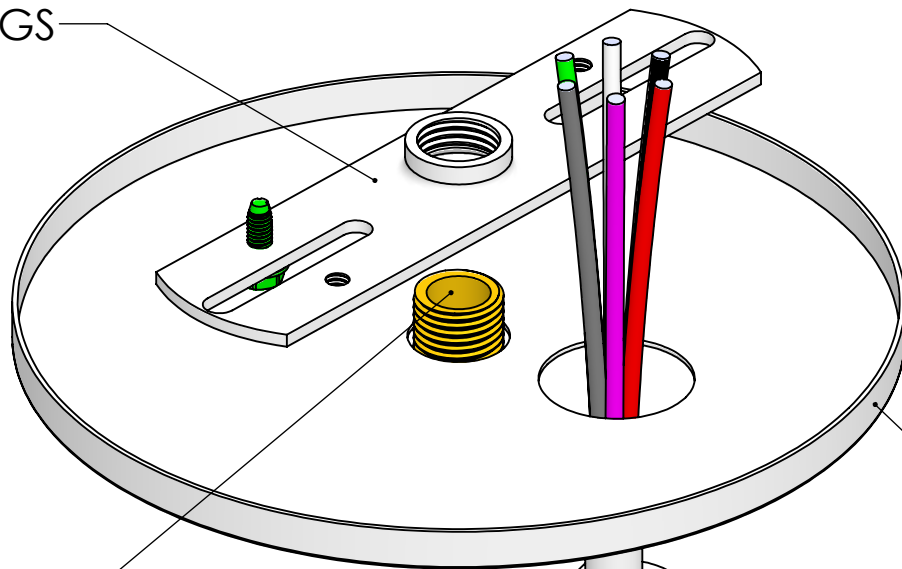

CROSSBAR W/GS

5" CANOPY

1/4" IP NIPPLE

CC SLOT 1/4 IP

STRAIN RELIEF

POWER CORD
(18/6)

1/16" CABLE

CABLE TIE
(1 PER FOOT)

GRIPPER

*PARTS MAY VARY
DEPENDING ON MODEL

This Document
Contains Proprietary
Data that is property
of Pendant Systems
which reserves all
rights to it.
Unauthorized use
without authorization
is prohibited.

LINEAR: XX= .02" XXX= $\pm .010"$ ANGULAR: ± 1 Degree

DO NOT SCALE DRAWING

DEBUR AND BREAK SHARP EDGES

FINISH:

MATERIAL:

Part #

Power Feed J-Box Mount SE CS 18-6

Title: