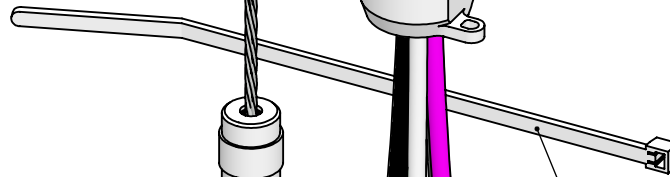

CROSSBAR W/GS

5" CANOPY

1/4"IP NIPPLE

CC SLOT 1/4IP

STRAIN RELIEF

POWER CORD
(18/3 & 22/2)

CABLE TIE
(1 PER FOOT)

GRIPPER

LOCK NUT

1/16" CABLE

*PARTS MAY VARY
DEPENDING ON MODEL

This Document
Contains Proprietary
Data that is property
of Pendant Systems
which reserves all
rights to it.
Unauthorized use
without authorization
is prohibited.

LINEAR: XX= .02" XXX= \pm .010" ANGULAR: \pm 1 Degree

FINISH:

Part #

Power Feed J-Box Mount BE CS 18-3 & 22-2

DO NOT SCALE DRAWING

MATERIAL:

Title:

DEBUR AND BREAK SHARP EDGES