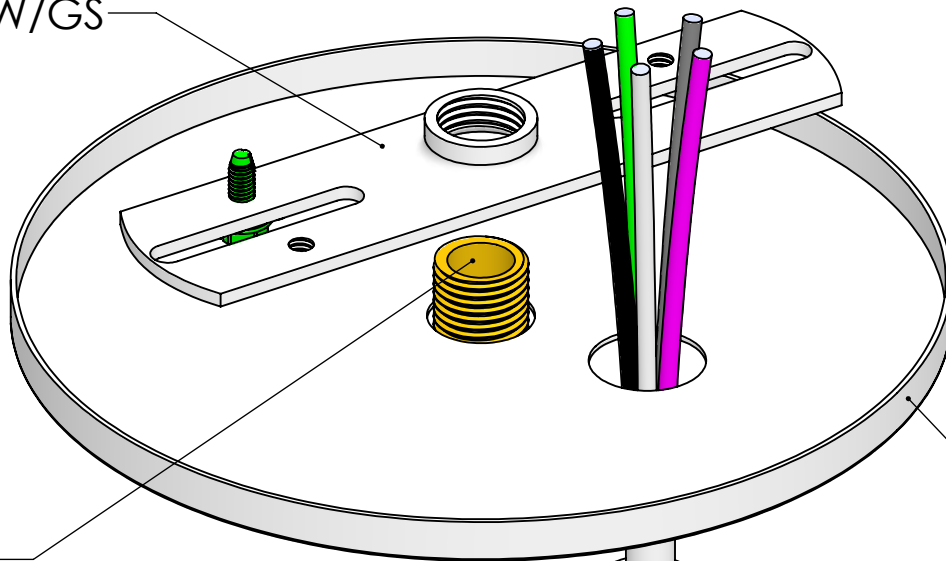

CROSSBAR W/GS

5" CANOPY

1/4"IP NIPPLE

CC SLOT 1/4IP

STRAIN RELIEF

POWER CORD
(18/3 & 22/2)

CABLE TIE
(1 PER FOOT)

GRIPPER

LOCK NUT

1/16" CABLE

*PARTS MAY VARY
DEPENDING ON MODEL

This Document
Contains Proprietary
Data that is property
of Pendant Systems
which reserves all
rights to it.
Unauthorized use
without authorization
is prohibited.

LINEAR: XX= .02" XXX= \pm .010" ANGULAR: \pm 1 Degree

FINISH:

Part #

Power Feed J-Box Mount BE CS 18-3 & 22-2

DO NOT SCALE DRAWING

MATERIAL:

Title:

DEBUR AND BREAK SHARP EDGES