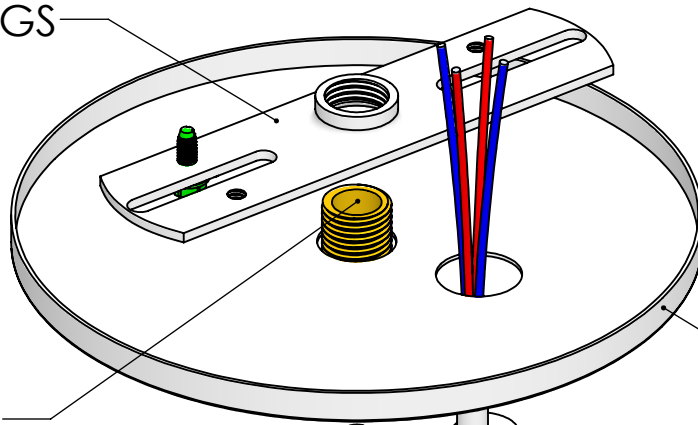

CROSSBAR W/GS

5" CANOPY

1/4"IP NIPPLE

STRAIN RELIEF

1/4"IP NIPPLE

POWER CORD
(22/4 AWM)

1/16" CABLE

CABLE TIE
(1 PER FOOT)

GRIPPER

CROSS CABLE

PADDLE

*PARTS MAY VARY
DEPENDING ON MODEL

This Document
Contains Proprietary
Data that is property
of Pendant Systems
which reserves all
rights to it.
Unauthorized use
without authorization
is prohibited.

LINEAR: XX= .02" XXX= \pm .010" ANGULAR: \pm 1 Degree

FINISH:

Part #

Power Feed J-Box Mount w-PD Cross CS 22-4

DO NOT SCALE DRAWING

MATERIAL:

Title:

DEBUR AND BREAK SHARP EDGES