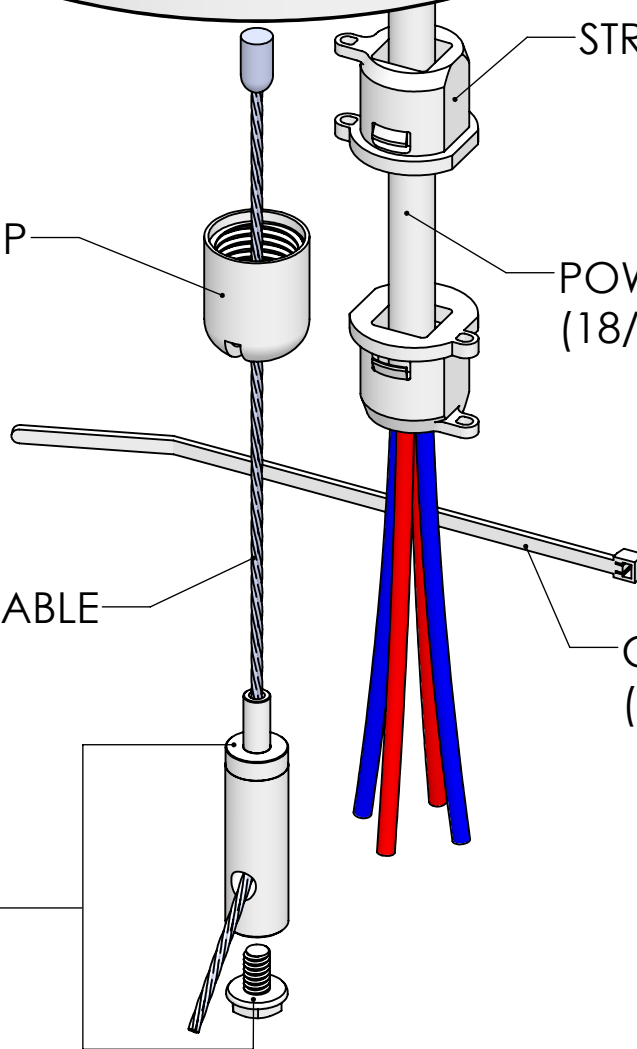

*PARTS MAY VARY
DEPENDING ON MODEL

This Document
Contains Proprietary
Data that is property
of Pendant Systems
which reserves all
rights to it.
Unauthorized use
without authorization
is prohibited.

Pendant Systems

1670 Winchester Rd.
Bensalem, PA 19020
P-215-638-8552
F-215-638-8554
www.PendantSystems.com

UNLESS OTHERWISE SPECIFIED DIMENSIONS ARE IN BOTH INCHES & MILLIMETERS UNLESS OTHERWISE NOTED TOLERANCES:

LINEAR: XX= .02" XXX= $\pm .010"$ ANGULAR: ± 1 Degree

FINISH:

Part #

Power Feed J-Box Mount SE CS 18-4 AWM

DO NOT SCALE DRAWING

MATERIAL:

Title:

DEBUR AND BREAK SHARP EDGES

REVISION

DRAWN DATE: 10/4/18

Drawn By: MWR

SCALE: NTS

SHEET 1 OF 1