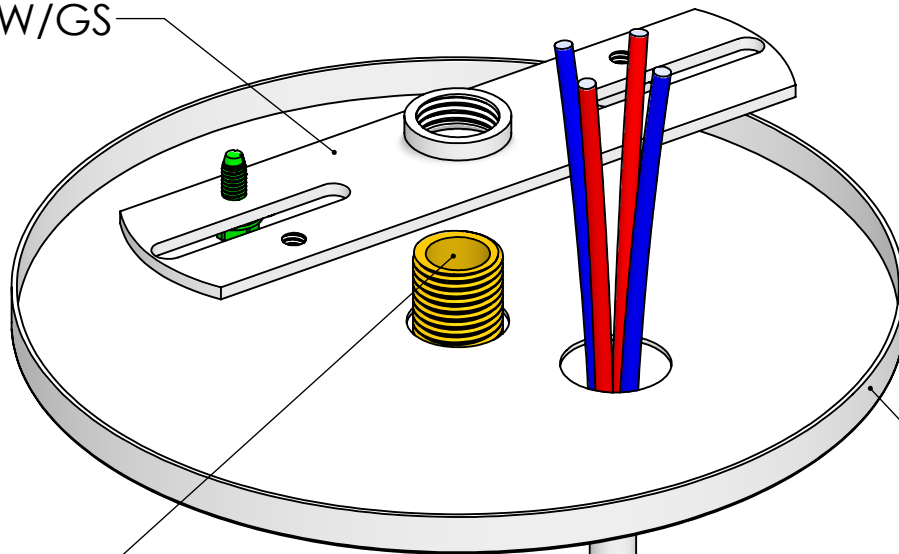

CROSSBAR W/GS

5" CANOPY

1/4" IP NIPPLE

STRAIN RELIEF

CC SLOT 1/4IP

POWER CORD
(18/4 AWM)

1/16" CABLE

CABLE TIE
(1 PER FOOT)

GRIPPER

*PARTS MAY VARY
DEPENDING ON MODEL

This Document
Contains Proprietary
Data that is property
of Pendant Systems
which reserves all
rights to it.
Unauthorized use
without authorization
is prohibited.

LINEAR: XX= .02" XXX= $\pm .010"$ ANGULAR: ± 1 Degree

FINISH:

Part #

Power Feed J-Box Mount SE CS 18-4 AWM

DO NOT SCALE DRAWING

MATERIAL:

Title:

DEBUR AND BREAK SHARP EDGES