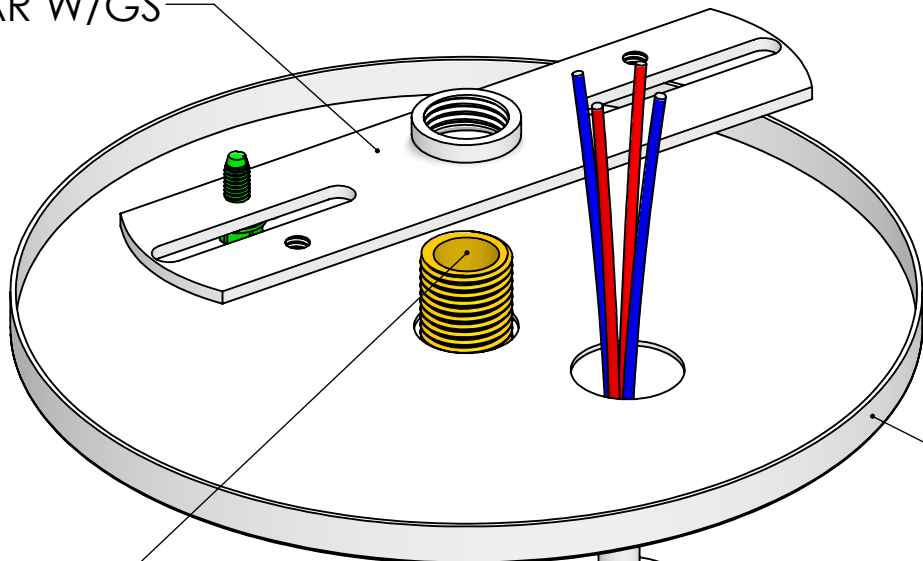

CROSSBAR W/GS

5" CANOPY

1/4"IP NIPPLE

STRAIN RELIEF

CC SLOT 1/4IP

POWER CORD
(22/4 AWM)

GRIPPER

CABLE TIE
(1 PER FOOT)

LOCK NUT

1/16" CABLE

*PARTS MAY VARY
DEPENDING ON MODEL

This Document
Contains Proprietary
Data that is property
of Pendant Systems
which reserves all
rights to it.
Unauthorized use
without authorization
is prohibited.

Pendant Systems

1670 Winchester Rd.
Bensalem, PA 19020
P-215-638-8552
F-215-638-8554
www.PendantSystems.com

UNLESS OTHERWISE SPECIFIED DIMENSIONS ARE IN BOTH INCHES & MILLIMETERS UNLESS OTHERWISE NOTED TOLERANCES:
LINEAR: XX= .02" XXX= \pm .010" ANGULAR: \pm 1 Degree

FINISH:
MATERIAL:

Part #
Power Feed J-Box Mount BE CS 22-4

DO NOT SCALE DRAWING
DEBUR AND BREAK SHARP EDGES

Title:

SCALE: NTS
SHEET 1 OF 1
REVISION

DRAWN DATE: 10/9/18

Drawn By: MWR

SCALE: NTS
SHEET 1 OF 1
REVISION