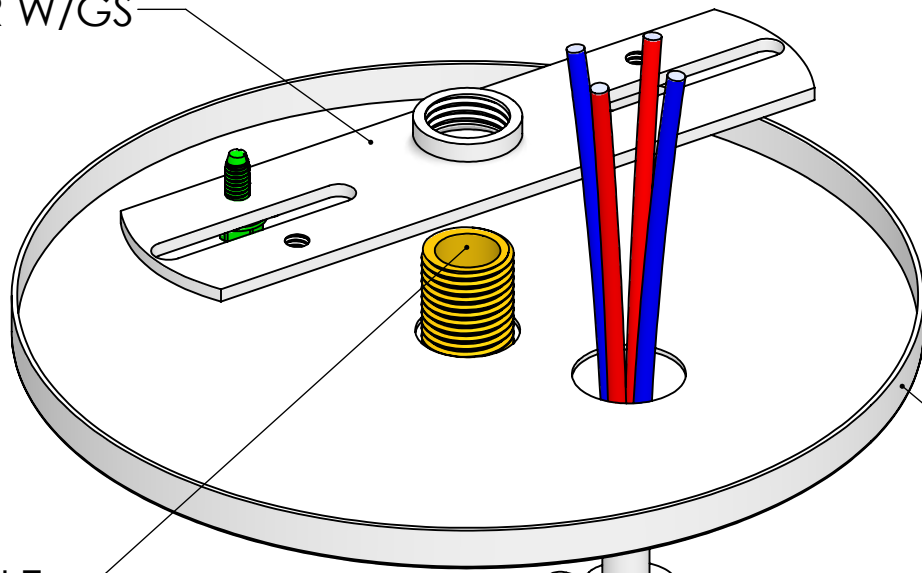

CROSSBAR W/GS

5" CANOPY

1/4" IP NIPPLE

CC SLOT 1/4 IP

STRAIN RELIEF

POWER CORD
(18/4 AWM)

GRIPPER

CABLE TIE
(1 PER FOOT)

LOCK NUT

1/16" CABLE

*PARTS MAY VARY
DEPENDING ON MODEL

This Document
Contains Proprietary
Data that is property
of Pendant Systems
which reserves all
rights to it.
Unauthorized use
without authorization
is prohibited.

LINEAR: XX= .02" XXX= \pm .010" ANGULAR: \pm 1 Degree

FINISH:

Part #

Power Feed J-Box Mount BE CS 18-4 AWM

DO NOT SCALE DRAWING

MATERIAL:

Title:

DEBUR AND BREAK SHARP EDGES