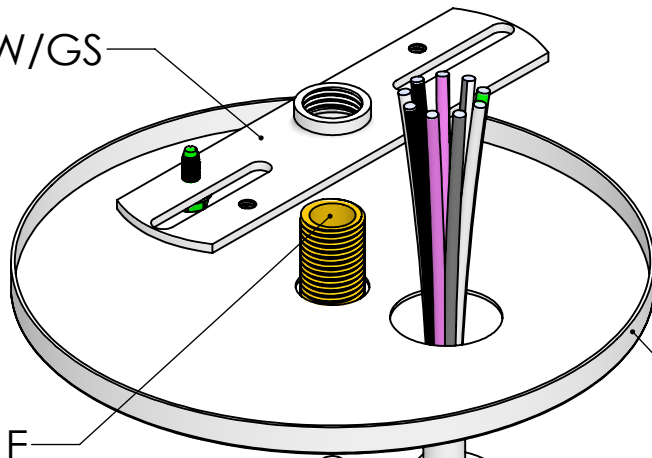

CROSSBAR W/GS

5" CANOPY

1/4"IP NIPPLE

STRAIN RELIEF

CC SLOT 1/4IP

POWER CORD
(18/5 & 22/4)

1/16" CABLE

CABLE TIE
(1 PER FOOT)

GRIPPER

CROSS CABLE

PADDLE

*PARTS MAY VARY
DEPENDING ON MODEL

This Document
Contains Proprietary
Data that is property
of Pendant Systems
which reserves all
rights to it.
Unauthorized use
without authorization
is prohibited.

LINEAR: XX= .02" XXX= $\pm .010"$ ANGULAR: ± 1 Degree

FINISH:

Part #

Power Feed J-Box Mount w-PD Cross CS 18-5 & 22-4

DO NOT SCALE DRAWING

MATERIAL:

Title:

DEBUR AND BREAK SHARP EDGES