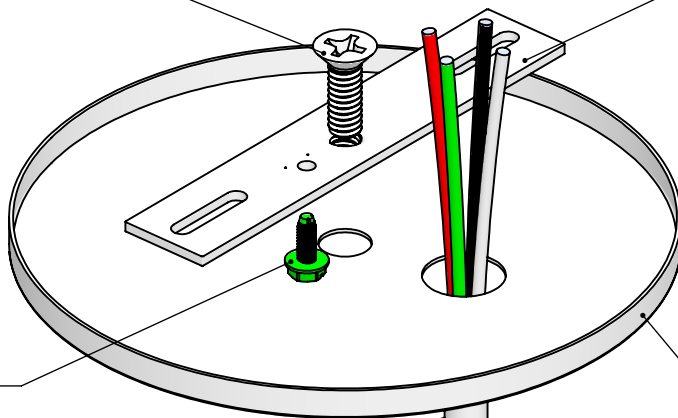

1/4"-20 SCREW

CROSSBAR

GROUND SCREW

5" CANOPY

2 PIECE CABLE COUPLER

STRAIN RELIEF

POWER CORD (18/4)

1/16" CABLE

GRIPPER

CABLE TIES (1 PER FOOT)

CROSS CABLE

PADDLE

*PARTS MAY VARY
DEPENDING ON MODEL

This Document
Contains Proprietary
Data that is property
of Pendant Systems
which reserves all
rights to it.
Unauthorized use
without authorization
is prohibited.

LINEAR: XX= .02" XXX= \pm .010" ANGULAR: \pm 1 Degree

FINISH:

TITLE:

Power Feed J-Box Mount w-PD Cross 18-4

DO NOT SCALE DRAWING

MATERIAL:

Part #

DEBUR AND BREAK SHARP EDGES