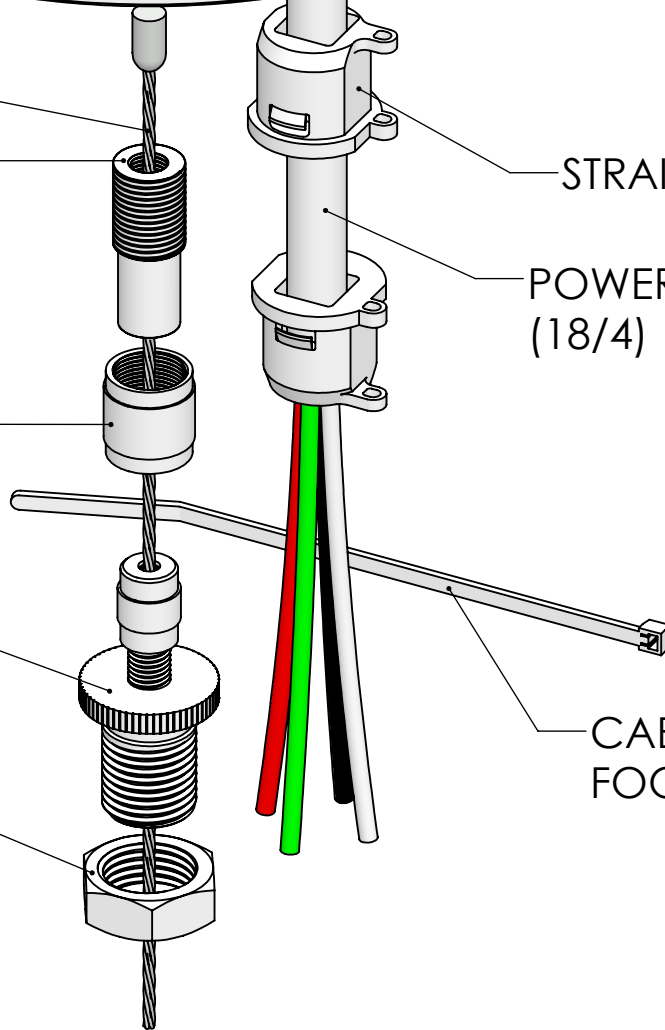

1/4"-20 SCREW

CROSSBAR

GROUND SCREW

5" CANOPY

1/16" CABLE

2 PIECE CABLE COUPLER

STRAIN RELIEF

POWER CORD (18/4)

GRIPPER

LOCK NUT

CABLE TIES (1 PER FOOT)

*PARTS MAY VARY DEPENDING ON MODEL

This Document
Contains Proprietary
Data that is property
of Pendant Systems
which reserves all
rights to it.
Unauthorized use
without authorization
is prohibited.

LINEAR: XX= .02" XXX= \pm .010" ANGULAR: \pm 1 Degree

FINISH:

TITLE:

Power Feed J-Box Mount BE 18-4

DO NOT SCALE DRAWING

MATERIAL:

Part #

DEBUR AND BREAK SHARP EDGES