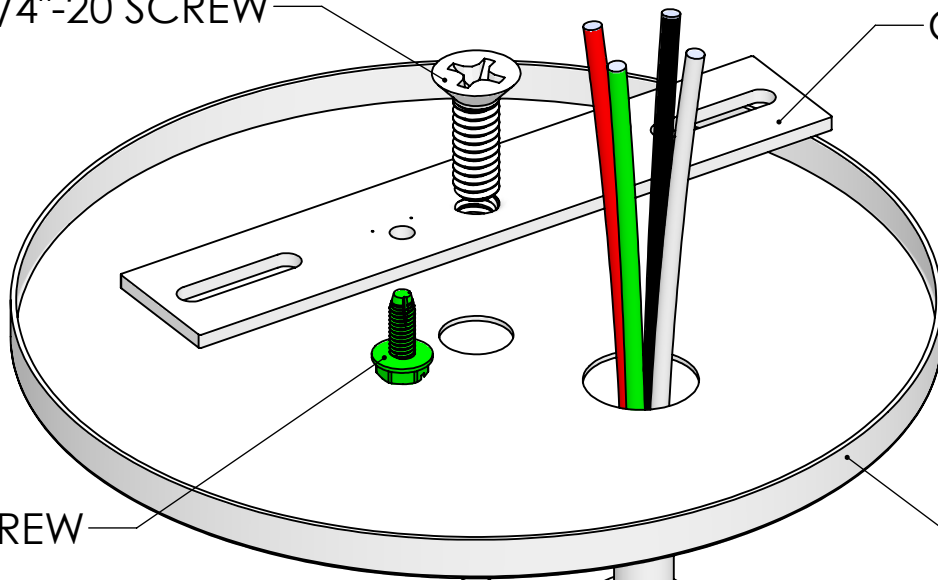

1/4"-20 SCREW

CROSSBAR

GROUND SCREW

5" CANOPY

1/16" CABLE

2 PIECE CABLE COUPLER

STRAIN RELIEF

POWER CORD (18/4)

GRIPPER

LOCK NUT

CABLE TIES (1 PER FOOT)

*PARTS MAY VARY DEPENDING ON MODEL

This Document
Contains Proprietary
Data that is property
of Pendant Systems
which reserves all
rights to it.
Unauthorized use
without authorization
is prohibited.

LINEAR: XX= .02" XXX= \pm .010" ANGULAR: \pm 1 Degree

FINISH:

TITLE:

Power Feed J-Box Mount BE 18-4

DO NOT SCALE DRAWING

MATERIAL:

Part #

DEBUR AND BREAK SHARP EDGES