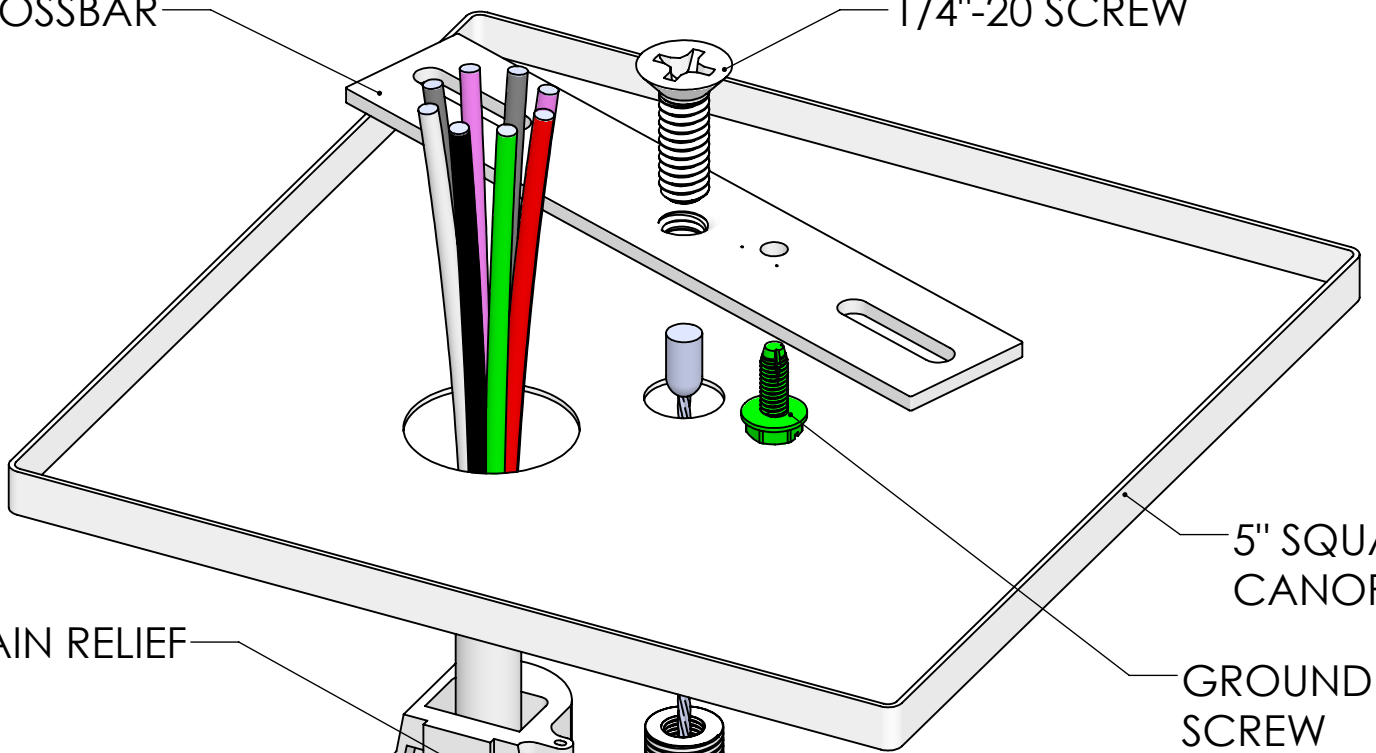

CROSSBAR

1/4"-20 SCREW

5" SQUARE CANOPY

GROUND SCREW

STRAIN RELIEF

POWER CORD (18/4 & 22/4)

2 PIECE CABLE COUPLER

CABLE TIE (1 PER FOOT)

1/16" CABLE

GRIPPER

\*PARTS MAY VARY DEPENDING ON MODEL

This Document Contains Proprietary Data that is property of Pendant Systems which reserves all rights to it. Unauthorized use without authorization is prohibited.

LINEAR: XX= .02" XXX=  $\pm .010"$  ANGULAR:  $\pm 1$  Degree

FINISH:

TITLE:

Power Feed J-Box Mount SQ SE 18-4 & 22-4

DO NOT SCALE DRAWING

MATERIAL:

Part #

DEBUR AND BREAK SHARP EDGES