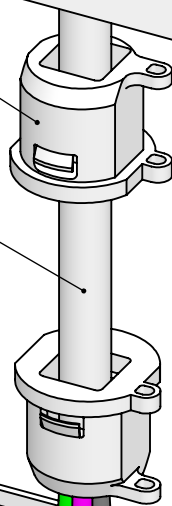

CROSSBAR

1/4"-20 SCREW

5" SQUARE CANOPY

GROUND SCREW

STRAIN RELIEF

POWER CORD (18/3 & 22/2)

2 PIECE CABLE COUPLER

CABLE TIE (1 PER FOOT)

1/16" CABLE

GRIPPER

*PARTS MAY VARY DEPENDING ON MODEL

This Document Contains Proprietary Data that is property of Pendant Systems which reserves all rights to it. Unauthorized use without authorization is prohibited.

LINEAR: XX= .02" XXX= \pm .010" ANGULAR: \pm 1 Degree

FINISH:

TITLE:

Power Feed J-Box Mount SQ SE 18-3 & 22-2

DO NOT SCALE DRAWING

MATERIAL:

Part #

DEBUR AND BREAK SHARP EDGES