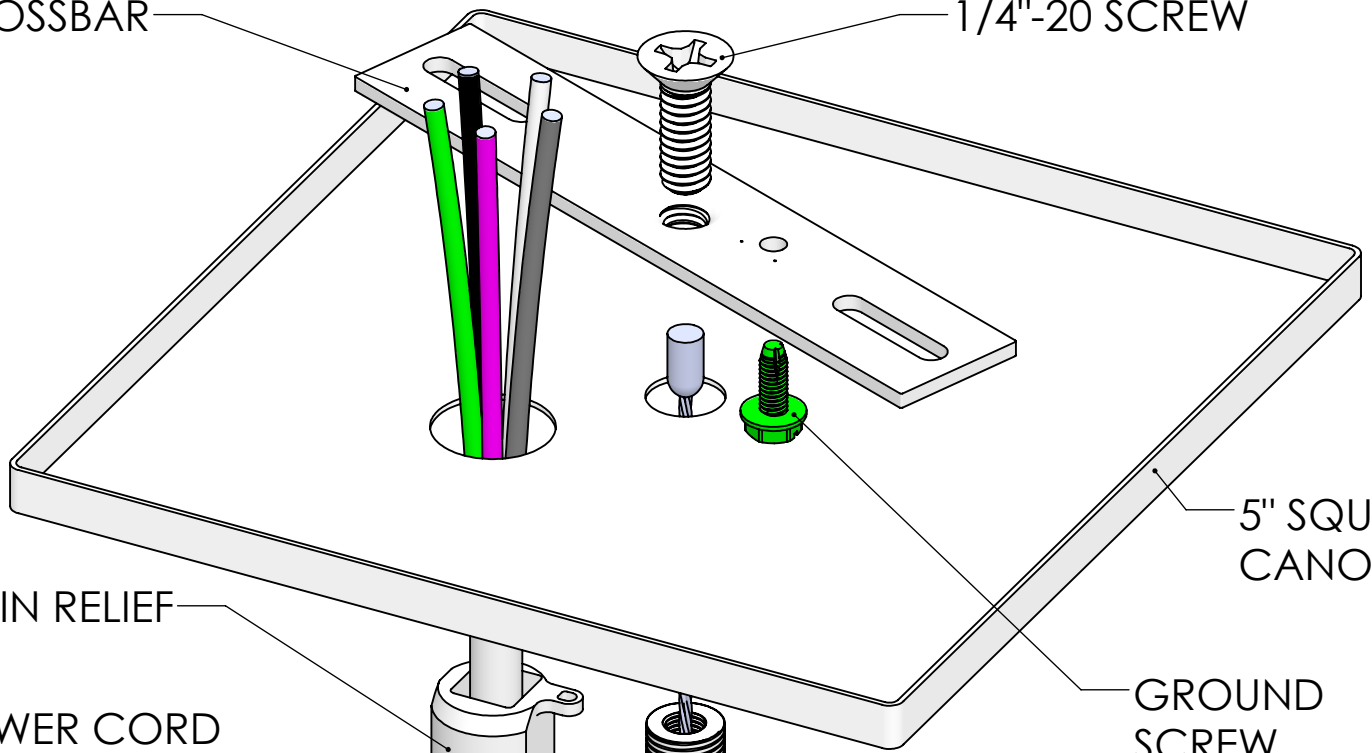

CROSSBAR

1/4"-20 SCREW

5" SQUARE CANOPY

GROUND SCREW

STRAIN RELIEF

POWER CORD (18/3 & 22/2)

2 PIECE CABLE COUPLER

CABLE TIE (1 PER FOOT)

1/16" CABLE

GRIPPER

*PARTS MAY VARY DEPENDING ON MODEL

This Document Contains Proprietary Data that is property of Pendant Systems which reserves all rights to it. Unauthorized use without authorization is prohibited.

LINEAR: XX= .02" XXX= \pm .010" ANGULAR: \pm 1 Degree

FINISH:

TITLE:

Power Feed J-Box Mount SQ SE 18-3 & 22-2

DO NOT SCALE DRAWING

MATERIAL:

Part #

DEBUR AND BREAK SHARP EDGES