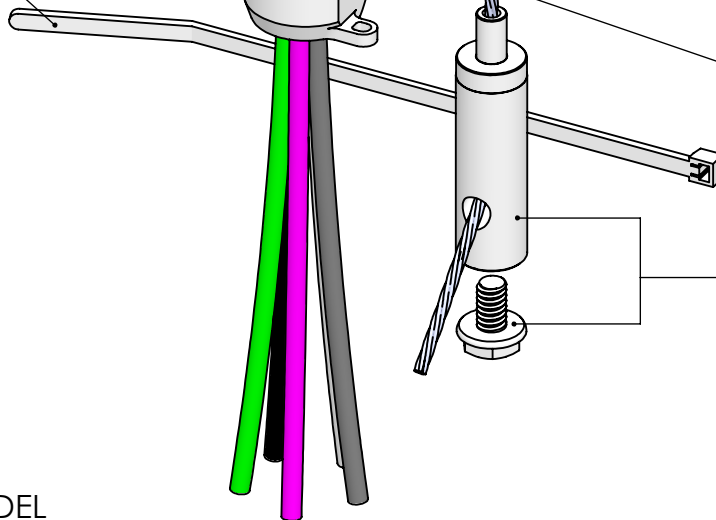

CROSSBAR

1/4"-20 SCREW

5" SQUARE CANOPY

GROUND SCREW

STRAIN RELIEF

POWER CORD (18/3 & 22/2)

2 PIECE CABLE COUPLER

CABLE TIE (1 PER FOOT)

1/16" CABLE

GRIPPER

*PARTS MAY VARY DEPENDING ON MODEL

This Document Contains Proprietary Data that is property of Pendant Systems which reserves all rights to it. Unauthorized use without authorization is prohibited.

LINEAR: XX= .02" XXX= \pm .010" ANGULAR: \pm 1 Degree

FINISH:

TITLE:

Power Feed J-Box Mount SQ SE 18-3 & 22-2

DO NOT SCALE DRAWING

MATERIAL:

Part #

DEBUR AND BREAK SHARP EDGES