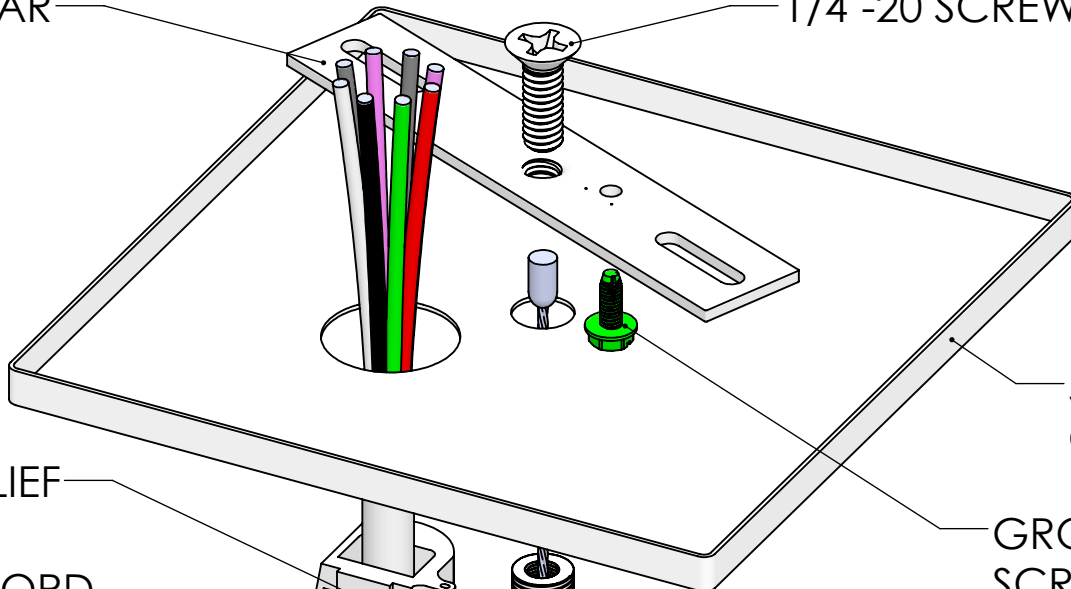

CROSSBAR

1/4"-20 SCREW

5" SQUARE CANOPY

GROUND SCREW

STRAIN RELIEF

POWER CORD (18/4 & 22/4)

2 PIECE CABLE COUPLER

CABLE TIE (1 PER FOOT)

1/16" CABLE

GRIPPER

HALF BALL END

CROSS CABLE

*PARTS MAY VARY DEPENDING ON MODEL

This Document Contains Proprietary Data that is property of Pendant Systems which reserves all rights to it. Unauthorized use without authorization is prohibited.

LINEAR: XX= .02" XXX= \pm .010" ANGULAR: \pm 1 Degree

FINISH:

TITLE:

Power Feed J-Box Mount SQ Cross 18-4 & 22-4

DO NOT SCALE DRAWING

MATERIAL:

Part #

DEBUR AND BREAK SHARP EDGES