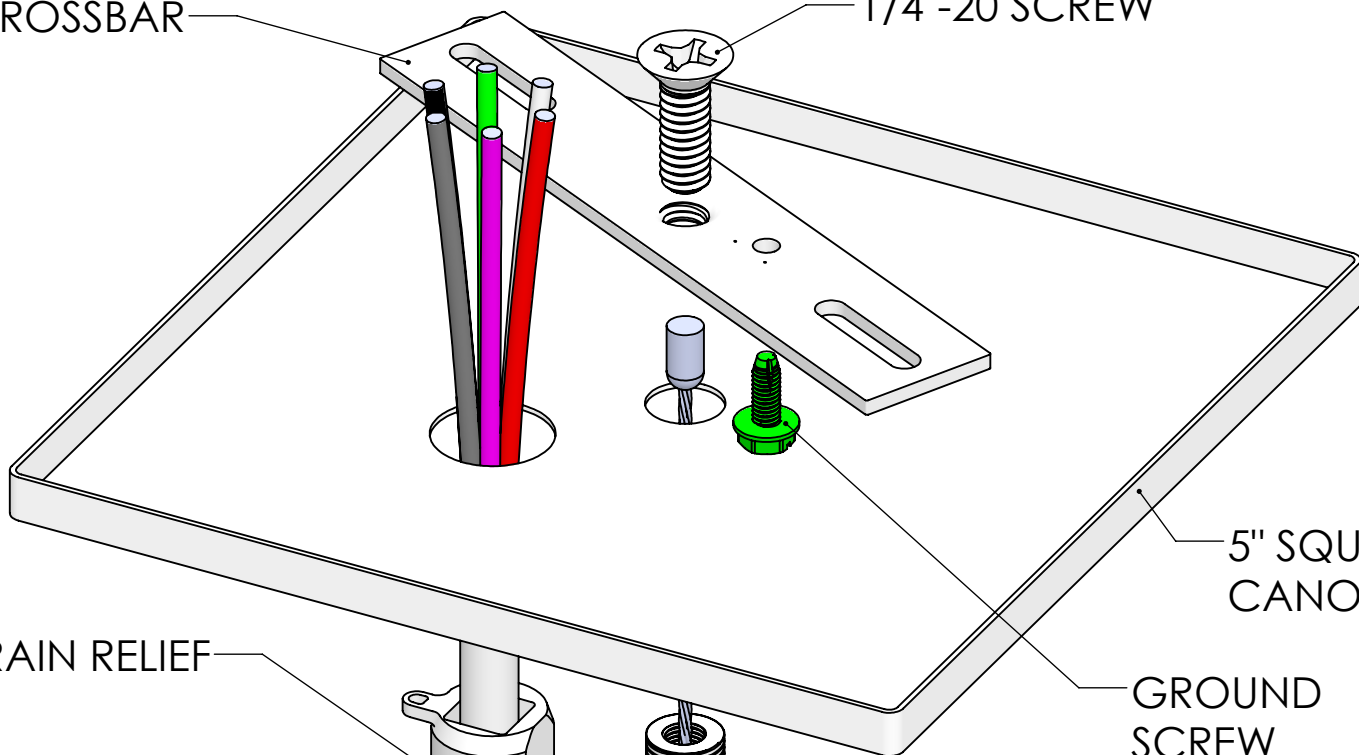

CROSSBAR

1/4"-20 SCREW

5" SQUARE CANOPY

GROUND SCREW

STRAIN RELIEF

POWER CORD (18/4 & 22/2)

2 PIECE CABLE COUPLER

CABLE TIE (1 PER FOOT)

1/16" CABLE

GRIPPER

LOCK NUT

*PARTS MAY VARY DEPENDING ON MODEL

This Document Contains Proprietary Data that is property of Pendant Systems which reserves all rights to it. Unauthorized use without authorization is prohibited.

LINEAR: XX= .02" XXX= \pm .010" ANGULAR: \pm 1 Degree

FINISH:

TITLE:

Power Feed J-Box Mount SQ BE 18-4 & 22-2

DO NOT SCALE DRAWING

MATERIAL:

Part #

DEBUR AND BREAK SHARP EDGES