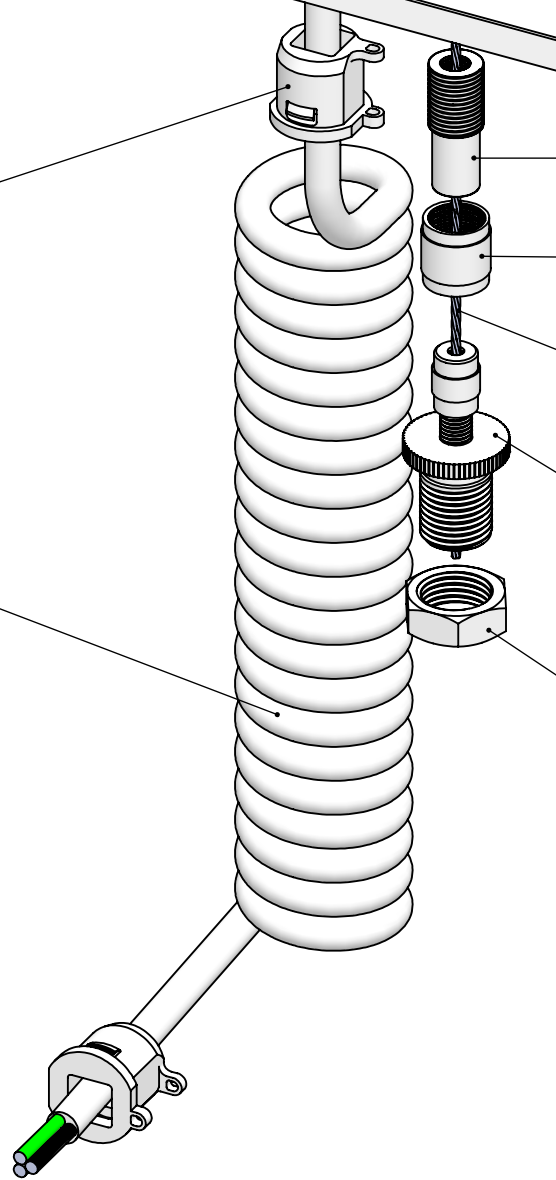

CROSSBAR

1/4"-20 SCREW

5" SQUARE CANOPY

GROUND SCREW

STRAIN RELIEF

2 PIECE CABLE COUPLER

1/16" CABLE

GRIPPER

POWER CORD (18/3 COIL)

LOCK NUT

*PARTS MAY VARY DEPENDING ON MODEL

This Document Contains Proprietary Data that is property of Pendant Systems which reserves all rights to it. Unauthorized use without authorization is prohibited.

Pendant Systems

1670 Winchester Rd.
Bensalem, PA 19020
P-215-638-8552
F-215-638-8554
www.PendantSystems.com

UNLESS OTHERWISE SPECIFIED DIMENSIONS ARE IN BOTH INCHES & MILLIMETERS UNLESS OTHERWISE NOTED TOLERANCES:
LINEAR: XX= .02" XXX= \pm .010" ANGULAR: \pm 1 Degree

FINISH:
MATERIAL:

TITLE:
Power Feed J-Box Mount SQ BE 18-3 Coil

DO NOT SCALE DRAWING
DEBUR AND BREAK SHARP EDGES

Part #

SCALE: NTS
SHEET 1 OF 1
REVISION

DRAWN DATE: 8/3/17

Drawn By: MWR

SCALE: NTS
SHEET 1 OF 1
REVISION