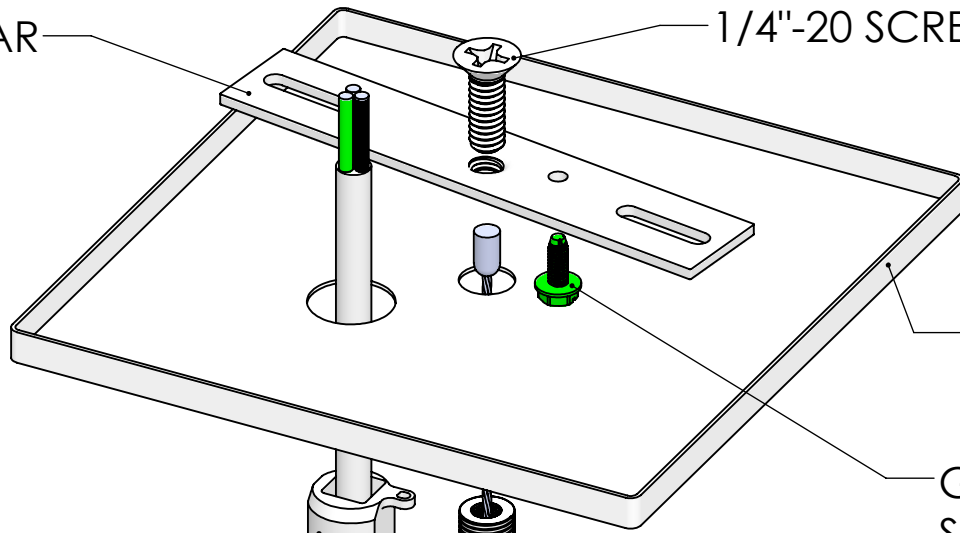

CROSSBAR

1/4"-20 SCREW

5" SQUARE CANOPY

GROUND SCREW

STRAIN RELIEF

2 PIECE CABLE COUPLER

1/16" CABLE

GRIPPER

POWER CORD (18/3 COIL)

LOCK NUT

*PARTS MAY VARY DEPENDING ON MODEL

This Document Contains Proprietary Data that is property of Pendant Systems which reserves all rights to it. Unauthorized use without authorization is prohibited.

Pendant Systems

1670 Winchester Rd.
Bensalem, PA 19020
P-215-638-8552
F-215-638-8554
www.PendantSystems.com

UNLESS OTHERWISE SPECIFIED DIMENSIONS ARE IN BOTH INCHES & MILLIMETERS UNLESS OTHERWISE NOTED TOLERANCES:
LINEAR: XX= .02" XXX= \pm .010" ANGULAR: \pm 1 Degree