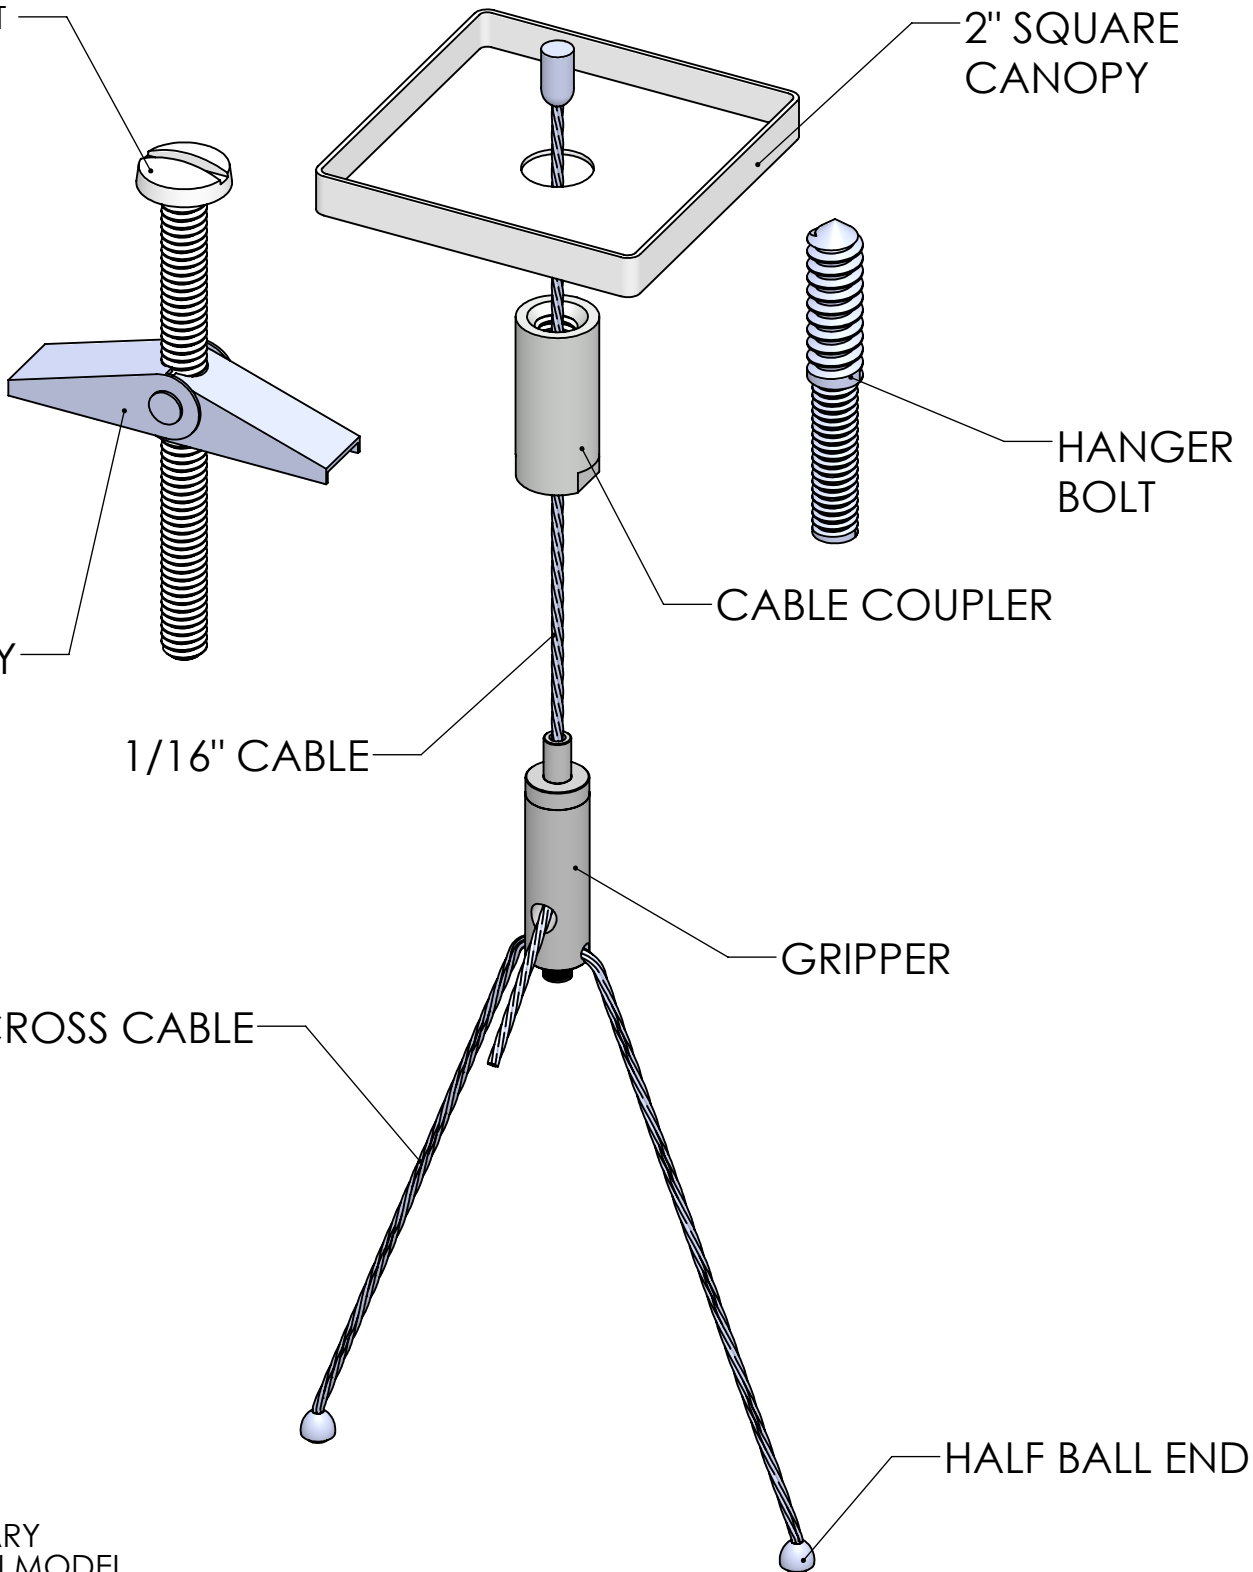

1/4"-20  
SLOTTED BOLT

2" SQUARE  
CANOPY

1/4"-20  
TOGGLE  
BUTTERFLY

HANGER  
BOLT

CABLE COUPLER

1/16" CABLE

GRIPPER

CROSS CABLE

HALF BALL END

\*PARTS MAY VARY  
DEPENDING ON MODEL

This Document  
Contains Proprietary  
Data that is property  
of Pendant Systems  
which reserves all  
rights to it.  
Unauthorized use  
without authorization  
is prohibited.

LINEAR: XX= .02" XXX=  $\pm$ .010" ANGULAR:  $\pm$  1 Degree

FINISH:

TITLE:

Non-Feed Sheetrock Mount SQ Cross

DO NOT SCALE DRAWING

MATERIAL:

Part #

DEBUR AND BREAK SHARP EDGES