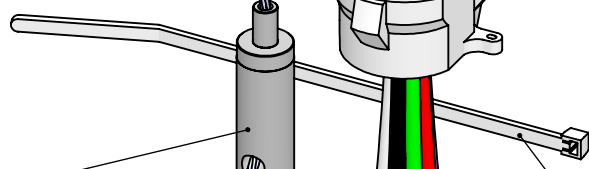

1/4"-20 SCREW

CROSSBAR

5" CANOPY

GROUND SCREW

2 PIECE CABLE COUPLER

STRAIN RELIEF

1/16" CABLE

POWER CORD (18/4 & 22/4)

GRIPPER

CABLE TIE (1 PER FOOT)

HALF BALL END

CROSS CABLE

*PARTS MAY VARY DEPENDING ON MODEL

This Document Contains Proprietary Data that is property of Pendant Systems which reserves all rights to it. Unauthorized use without authorization is prohibited.