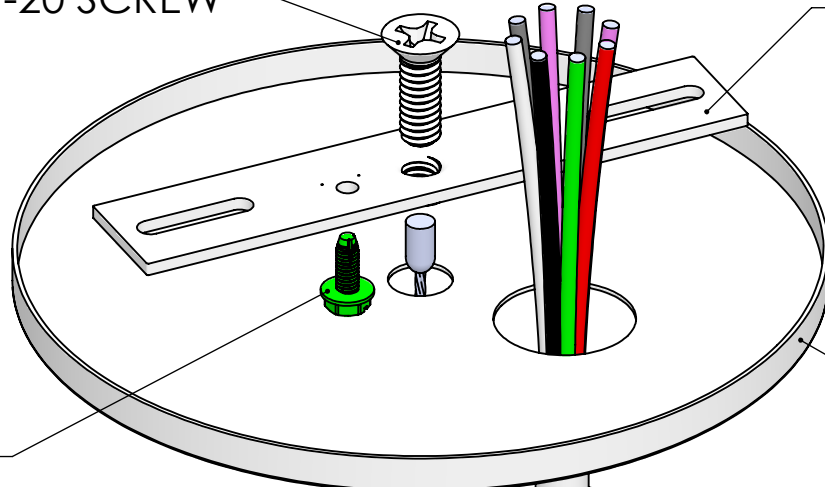

1/4"-20 SCREW

CROSSBAR

5" CANOPY

GROUND SCREW

2 PIECE CABLE COUPLER

STRAIN RELIEF

1/16" CABLE

POWER CORD (18/4 & 22/4)

GRIPPER

CABLE TIE (1 PER FOOT)

HALF BALL END

CROSS CABLE

*PARTS MAY VARY DEPENDING ON MODEL

This Document Contains Proprietary Data that is property of Pendant Systems which reserves all rights to it. Unauthorized use without authorization is prohibited.

Pendant Systems

1670 Winchester Rd.
Bensalem, PA 19020
P-215-638-8552
F-215-638-8554
www.PendantSystems.com

UNLESS OTHERWISE SPECIFIED DIMENSIONS ARE IN BOTH INCHES & MILLIMETERS UNLESS OTHERWISE NOTED TOLERANCES:
LINEAR: XX= .02" XXX= \pm .010" ANGULAR: \pm 1 Degree

FINISH:
MATERIAL:

TITLE:
Power Feed J-Box Mount Cross 18-4 & 22-4

DO NOT SCALE DRAWING
DEBUR AND BREAK SHARP EDGES

Part #

SCALE: NTS
SHEET 1 OF 1
REVISION

DRAWN DATE: 7/24/17

Drawn By: MWR