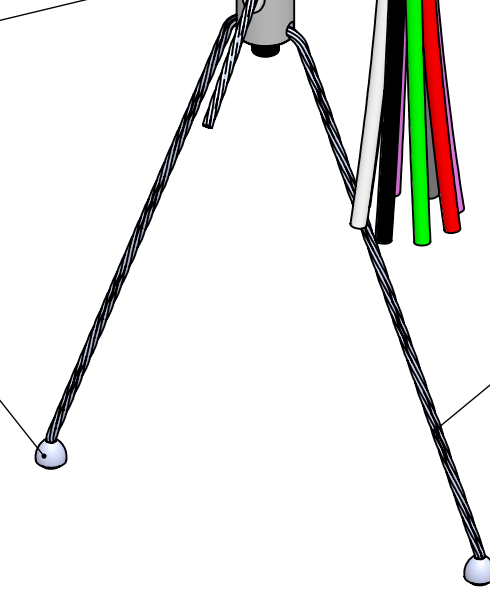

1/4"-20 SCREW

CROSSBAR

5" CANOPY

GROUND SCREW

2 PIECE CABLE COUPLER

STRAIN RELIEF

1/16" CABLE

POWER CORD (18/4 & 22/4)

GRIPPER

CABLE TIE (1 PER FOOT)

HALF BALL END

CROSS CABLE

*PARTS MAY VARY DEPENDING ON MODEL

This Document Contains Proprietary Data that is property of Pendant Systems which reserves all rights to it. Unauthorized use without authorization is prohibited.

FINISH:
MATERIAL:

TITLE:
Power Feed J-Box Mount Cross 18-4 & 22-4

DO NOT SCALE DRAWING
DEBUR AND BREAK SHARP EDGES

Part #

SCALE: NTS
SHEET 1 OF 1
REVISION

DRAWN DATE: 7/24/17

Drawn By: MWR