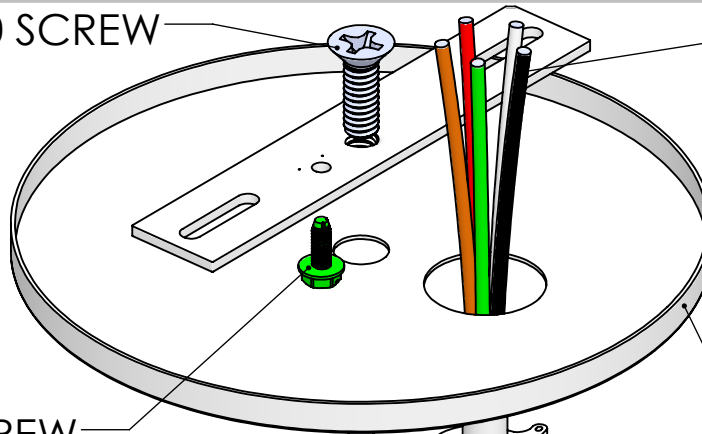

1/4"-20 SCREW

CROSSBAR

GROUND SCREW

5" CANOPY

2 PIECE CABLE COUPLER

STRAIN RELIEF

POWER CORD (18/5)

1/16" CABLE

GRIPPER

CABLE TIE (1 PER FOOT)

CROSS CABLE

PADDLE

\*PARTS MAY VARY DEPENDING ON MODEL

This Document Contains Proprietary Data that is property of Pendant Systems which reserves all rights to it. Unauthorized use without authorization is prohibited.

# Pendant Systems

1670 Winchester Rd.  
Bensalem, PA 19020  
P-215-638-8552  
F-215-638-8554  
www.PendantSystems.com

UNLESS OTHERWISE SPECIFIED DIMENSIONS ARE IN BOTH INCHES & MILLIMETERS UNLESS OTHERWISE NOTED TOLERANCES:  
LINEAR: XX= .02" XXX=  $\pm .010"$  ANGULAR:  $\pm 1$  Degree

FINISH:  
MATERIAL:

TITLE: Power Feed J-Box w-PD Cross  
Part #

DO NOT SCALE DRAWING  
DEBUR AND BREAK SHARP EDGES

Drawn By: MWR

SCALE: NTS  
SHEET 1 OF 1  
REVISION

DRAWN DATE: 7/11/16