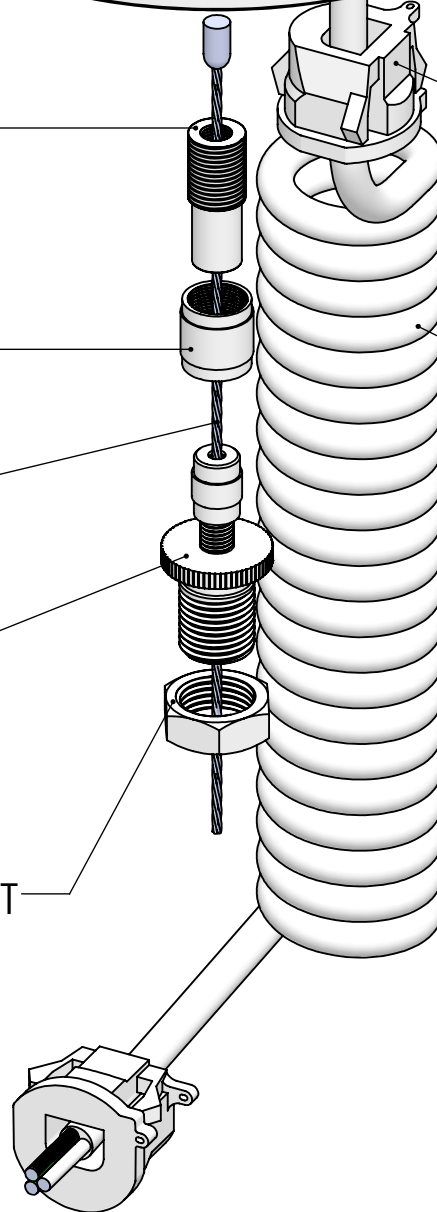

1/4"-20 SCREW

CROSSBAR

GROUND SCREW

5" CANOPY

2 PIECE CABLE
COUPLER

STRAIN RELIEF

1/16" CABLE

POWER CORD
(18/3 COIL)

GRIPPER

LOCK NUT

*PARTS MAY VARY
DEPENDING ON MODEL

This Document
Contains Proprietary
Data that is property
of Pendant Systems
which reserves all
rights to it.
Unauthorized use
without authorization
is prohibited.

LINEAR: XX= .02" XXX= \pm .010" ANGULAR: \pm 1 Degree

FINISH:

TITLE:

Power Feed J-Box Mount BE 18/3 Coil

DO NOT SCALE DRAWING

MATERIAL:

Part #

DEBUR AND BREAK SHARP EDGES