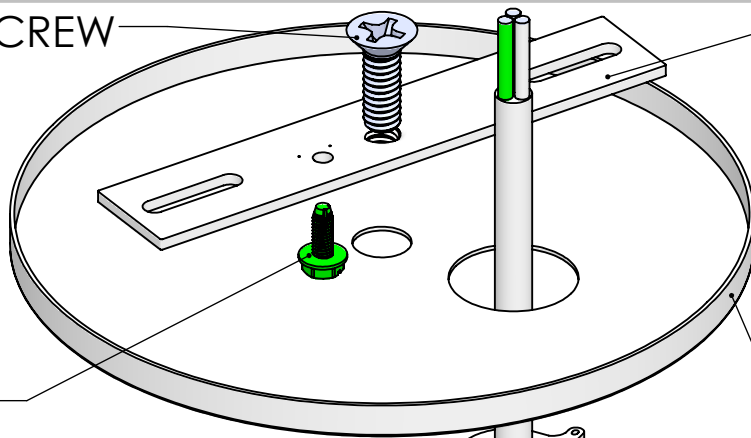

1/4"-20 SCREW

CROSSBAR

GROUND SCREW

5" CANOPY

2 PIECE CABLE
COUPLER

STRAIN RELIEF

1/16" CABLE

POWER CORD
(18/3 COIL)

GRIPPER

LOCK NUT

*PARTS MAY VARY
DEPENDING ON MODEL

This Document
Contains Proprietary
Data that is property
of Pendant Systems
which reserves all
rights to it.
Unauthorized use
without authorization
is prohibited.

LINEAR: XX= .02" XXX= \pm .010" ANGULAR: \pm 1 Degree

FINISH:

TITLE:

Power Feed J-Box Mount BE 18/3 Coil

DO NOT SCALE DRAWING

MATERIAL:

Part #

DEBUR AND BREAK SHARP EDGES