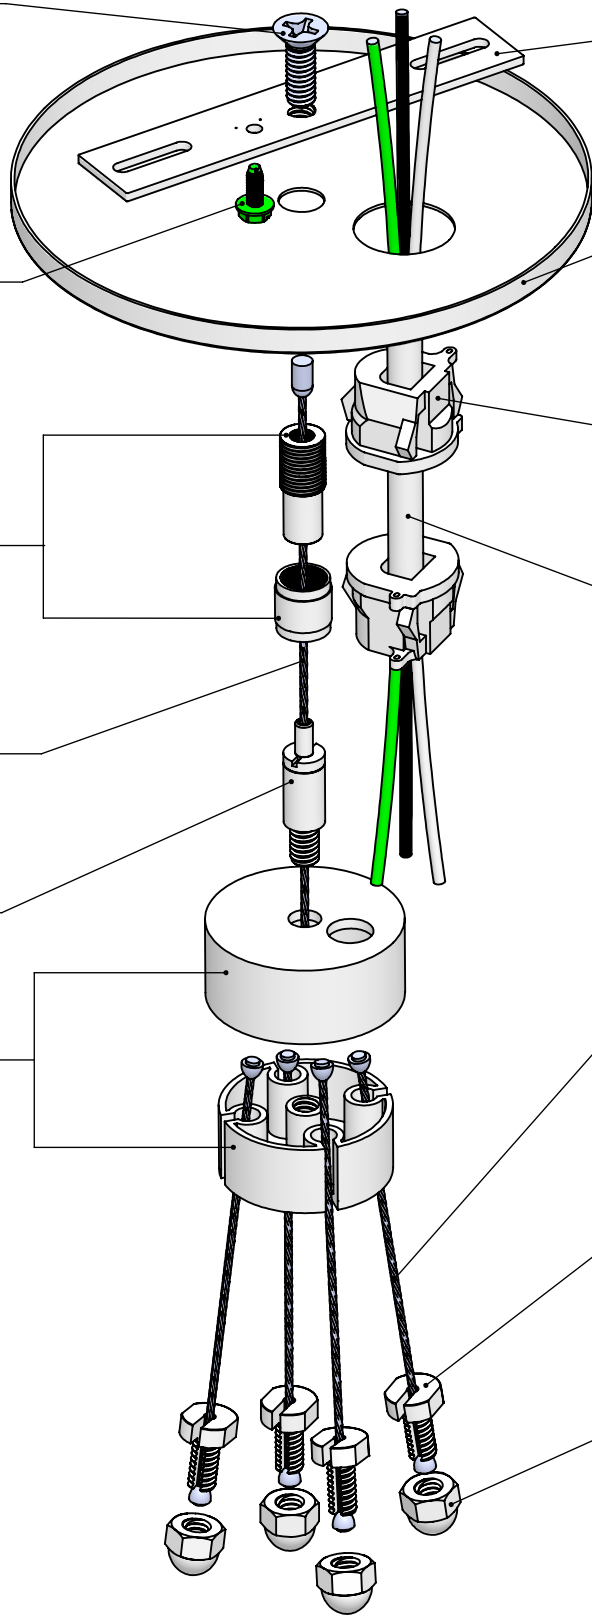

1/4"-20 SCREW

CROSSBAR

GROUND SCREW

5" CANOPY

2 PIECE CABLE COUPLER

STRAIN RELIEF

POWER CORD (18/3)

1/16" CABLE

GRIPPER

2 PIECE CABLE PUCK

1/16" CABLE

TS 1/4"-20-.5

#170

*PARTS MAY VARY
DEPENDING ON MODEL

This Document
Contains Proprietary
Data that is property
of Pendant Systems
which reserves all
rights to it.
Unauthorized use
without authorization
is prohibited.

Pendant Systems

1670 Winchester Rd.
Bensalem, PA 19020
P-215-638-8552
F-215-638-8554
www.PendantSystems.com

UNLESS OTHERWISE SPECIFIED DIMENSIONS ARE IN BOTH INCHES & MILLIMETERS UNLESS OTHERWISE NOTED TOLERANCES:
LINEAR: XX= .02" XXX= \pm .010" ANGULAR: \pm 1 Degree

FINISH:
MATERIAL:

TITLE:
Power Feed Cable Puck 4 Mount TS 1-4-20- .5

DO NOT SCALE DRAWING
DEBUR AND BREAK SHARP EDGES

MATERIAL:

Part #

REVISION

DRAWN DATE: 7/8/16

Drawn By: MWR