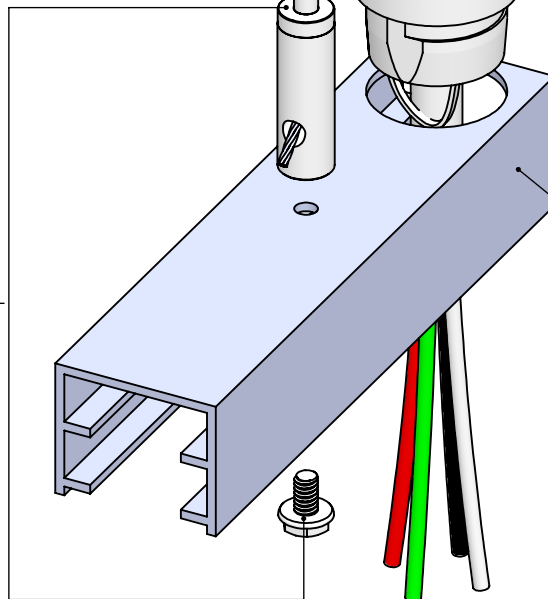

STRUCTURE  
(BY OTHERS)

#260  
(ORDER  
SEPARATELY)

1/16" CABLE

12/4 CORD  
(ORDER  
SEPARATELY)

MGR-SE 8/32

TRACK LIGHTING  
(BY OTHERS)

\*PARTS MAY VARY  
DEPENDING ON MODEL

This Document  
Contains Proprietary  
Data that is property  
of Pendant Systems  
which reserves all  
rights to it.  
Unauthorized use  
without authorization  
is prohibited.

LINEAR: XX= .02" XXX=  $\pm$ .010" ANGULAR:  $\pm$  1 Degree

FINISH:

TITLE:

Power Feed Loop End MGR-SE 8/32

DO NOT SCALE DRAWING

MATERIAL:

Part #

CC2343/[XXX] 12