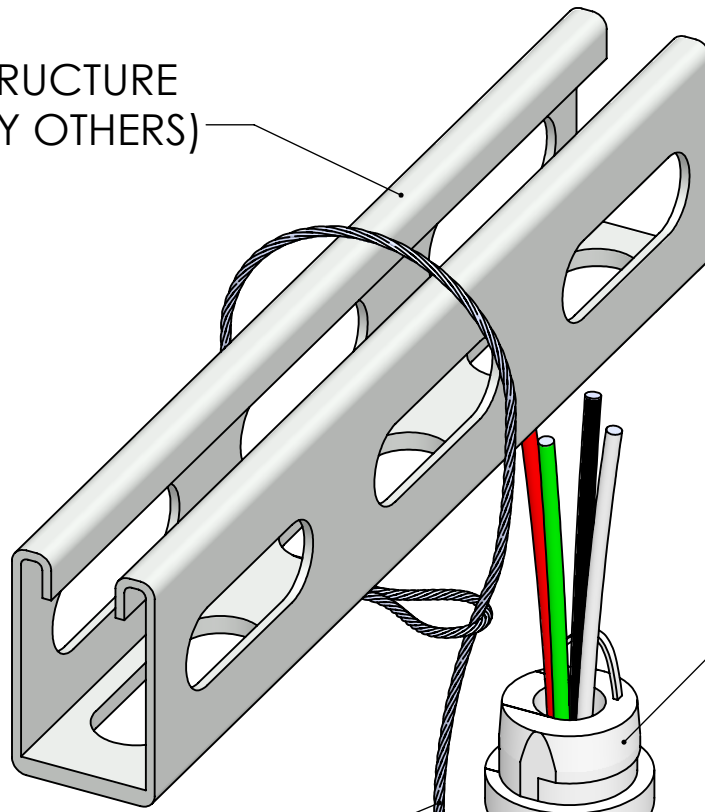

STRUCTURE  
(BY OTHERS)

#260  
(ORDER  
SEPARATELY)

1/16" CABLE

12/4 CORD  
(ORDER  
SEPARATELY)

MGR-SE 8/32

TRACK LIGHTING  
(BY OTHERS)

\*PARTS MAY VARY  
DEPENDING ON MODEL

This Document  
Contains Proprietary  
Data that is property  
of Pendant Systems  
which reserves all  
rights to it.  
Unauthorized use  
without authorization  
is prohibited.

LINEAR: XX= .02" XXX=  $\pm$ .010" ANGULAR:  $\pm$  1 Degree

FINISH:

TITLE:

Power Feed Loop End MGR-SE 8/32

DO NOT SCALE DRAWING

MATERIAL:

Part #

CC2343/[XXX] 12

DEBUR AND BREAK SHARP EDGES

REVISION

DRAWN DATE: 9/2/16

Drawn By: MWR

SCALE: NTS

SHEET 1 OF 1