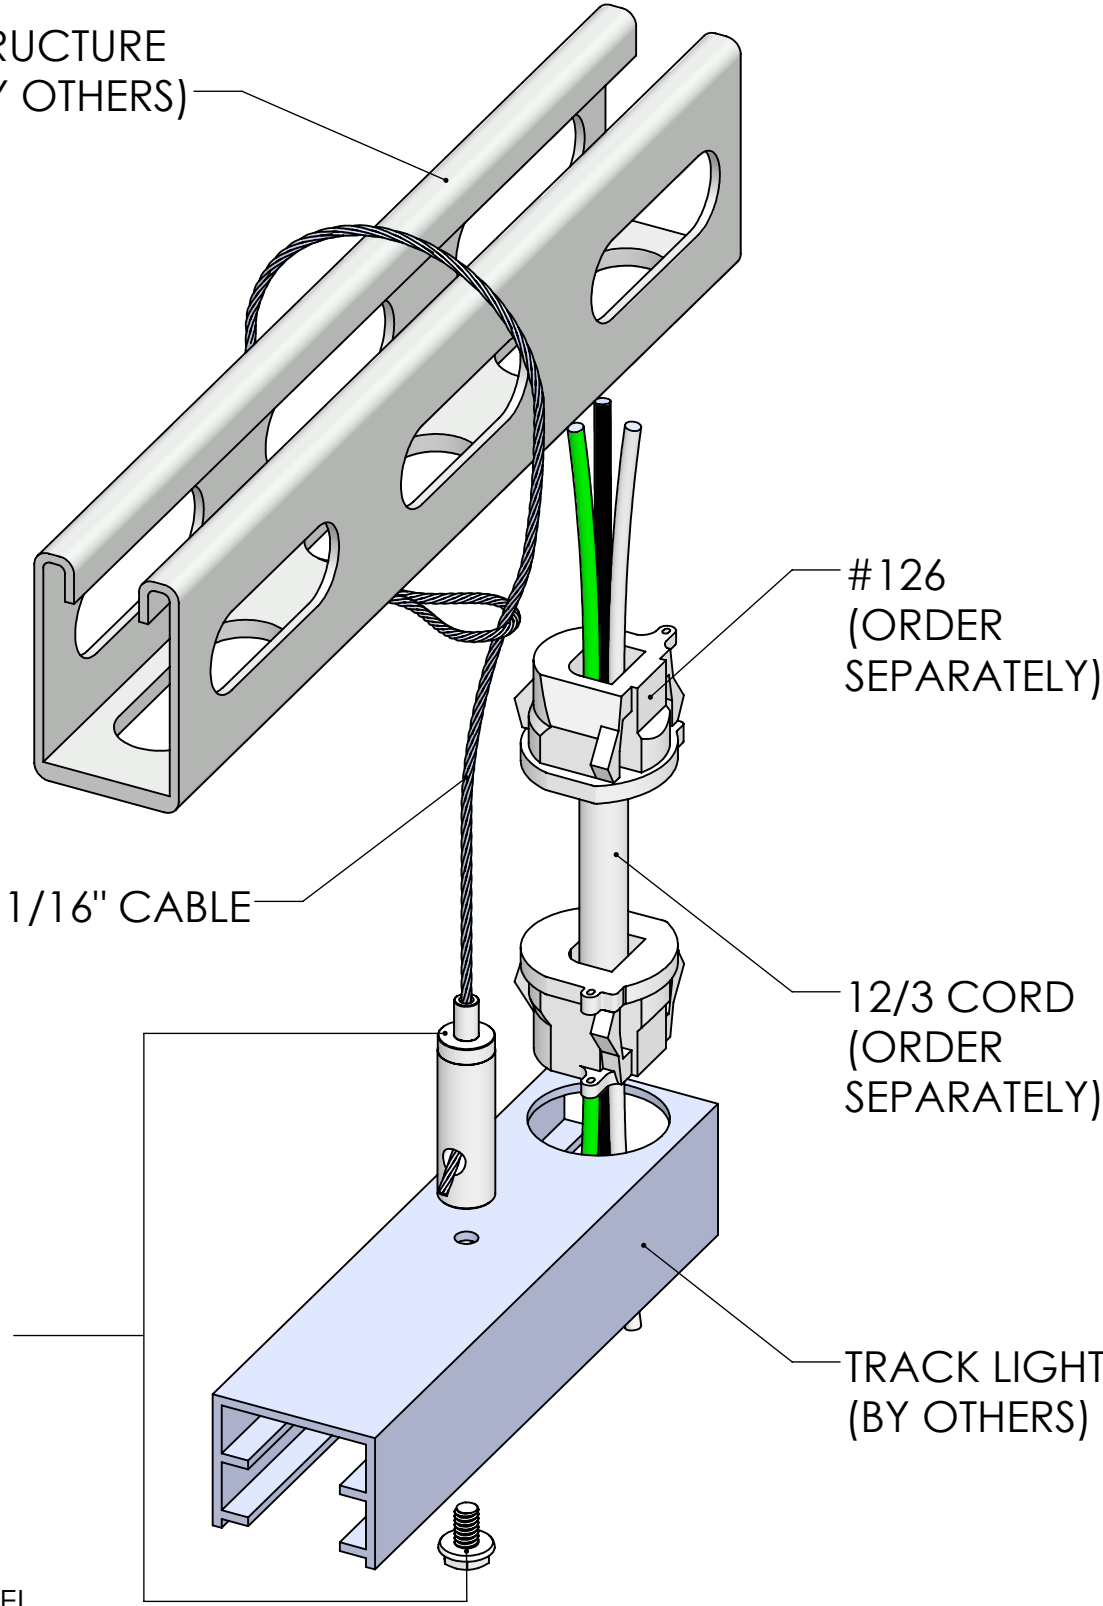

STRUCTURE
(BY OTHERS)

1/16" CABLE

#126
(ORDER SEPARATELY)

12/3 CORD
(ORDER SEPARATELY)

MGR-SE 8/32

TRACK LIGHTING
(BY OTHERS)

*PARTS MAY VARY
DEPENDING ON MODEL

This Document
Contains Proprietary
Data that is property
of Pendant Systems
which reserves all
rights to it.
Unauthorized use
without authorization
is prohibited.

LINEAR: XX= .02" XXX= \pm .010" ANGULAR: \pm 1 Degree

FINISH:

MATERIAL:

TITLE:

Power Feed Loop End MGR-SE 8/32

DO NOT SCALE DRAWING

DEBUR AND BREAK SHARP EDGES

MATERIAL:

Part #

CC2343/[XXX] 12

REVISION

DRAWN DATE: 9/6/16

Drawn By: MWR

SCALE: NTS

SHEET 1 OF 1