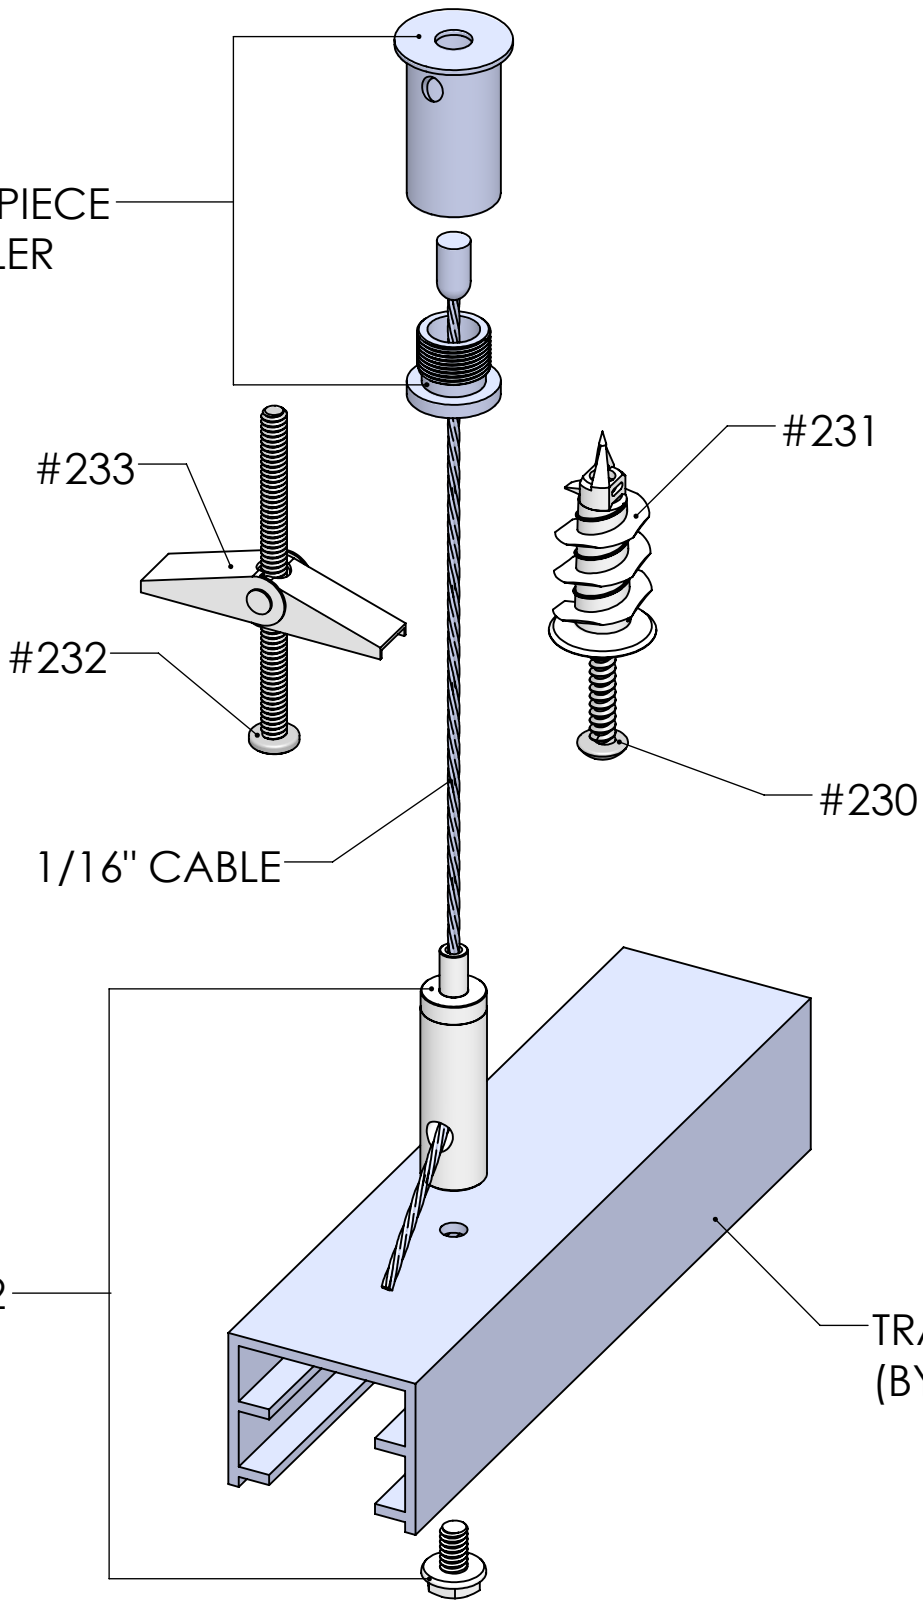

CC1/8 SO - 2 PIECE
CABLE COUPLER

MGR-SE 8/32

TRACK LIGHTING
(BY OTHERS)

This Document
Contains Proprietary
Data that is property
of Pendant Systems
which reserves all
rights to it.
Unauthorized use
without authorization
is prohibited.

LINEAR: XX= .02" XXX= $\pm .010"$ ANGULAR: ± 1 Degree

FINISH:

TITLE:

Non-Feed Sheetrock w/CC1/8 SO MGR-SE 8/32

DO NOT SCALE DRAWING

MATERIAL:

Part #

CC2341/[XXX]

DEBUR AND BREAK SHARP EDGES

REVISION

DRAWN DATE: 9/2/16

Drawn By: MWR

SCALE: NTS

SHEET 1 OF 1