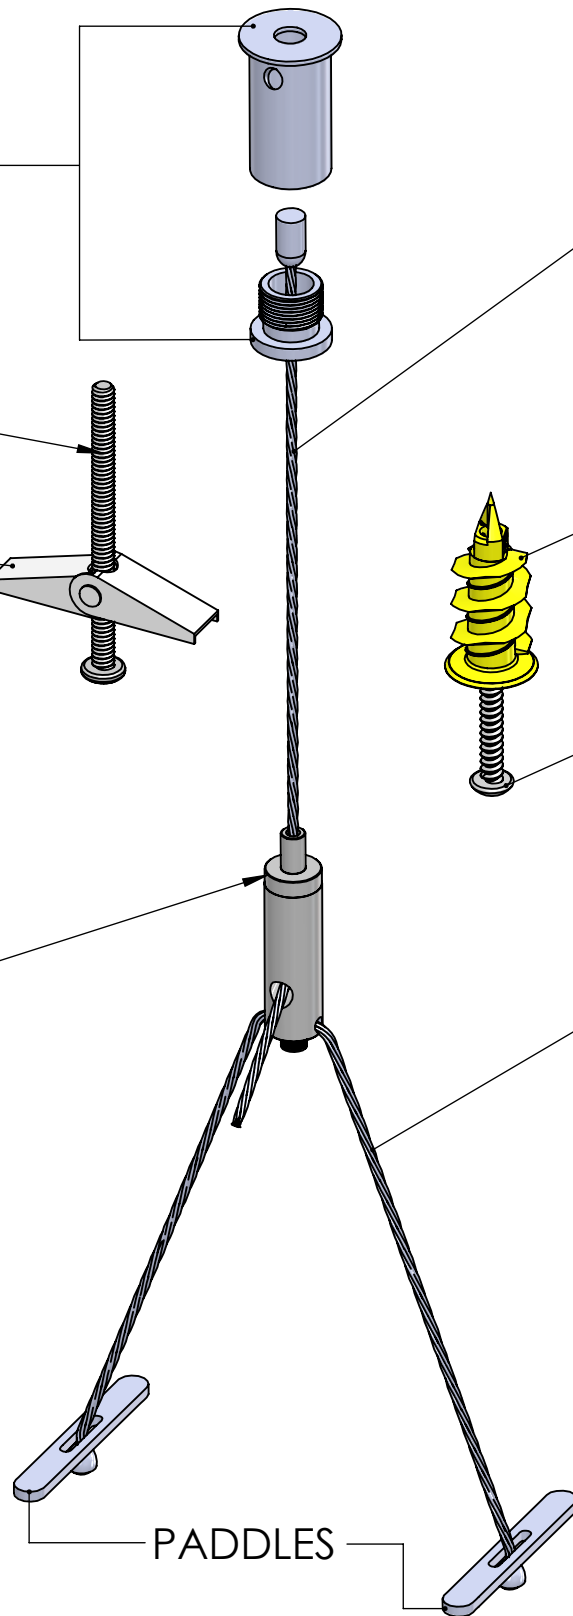

CC1/8 SO 2 PIECE
CABLE COUPLER

1/16" CABLE

#232

#233

#230

#231

GRIPPER

CROSS CABLE

PADDLES

*PARTS MAY VARY
DEPENDING ON MODEL

This Document
Contains Proprietary
Data that is property
of Pendant Systems
which reserves all
rights to it.
Unauthorized use
without authorization
is prohibited.

Pendant Systems

1670 Winchester Rd.
Bensalem, PA 19020
P-215-638-8552
F-215-638-8554
www.PendantSystems.com

UNLESS OTHERWISE SPECIFIED DIMENSIONS ARE IN BOTH INCHES &
MILLIMETERS UNLESS OTHERWISE NOTED TOLERANCES:

LINEAR: XX= .02" XXX= $\pm .010$ " ANGULAR: ± 1 Degree

FINISH:

TITLE:

Non-Feed CC 1-8 SO Mount w-PD Cross

DO NOT SCALE DRAWING

MATERIAL:

Part #

DEBUR AND BREAK SHARP EDGES

REVISION

DRAWN DATE: 3/28/16

Drawn By: MWR

SCALE: NTS

SHEET 1 OF 1