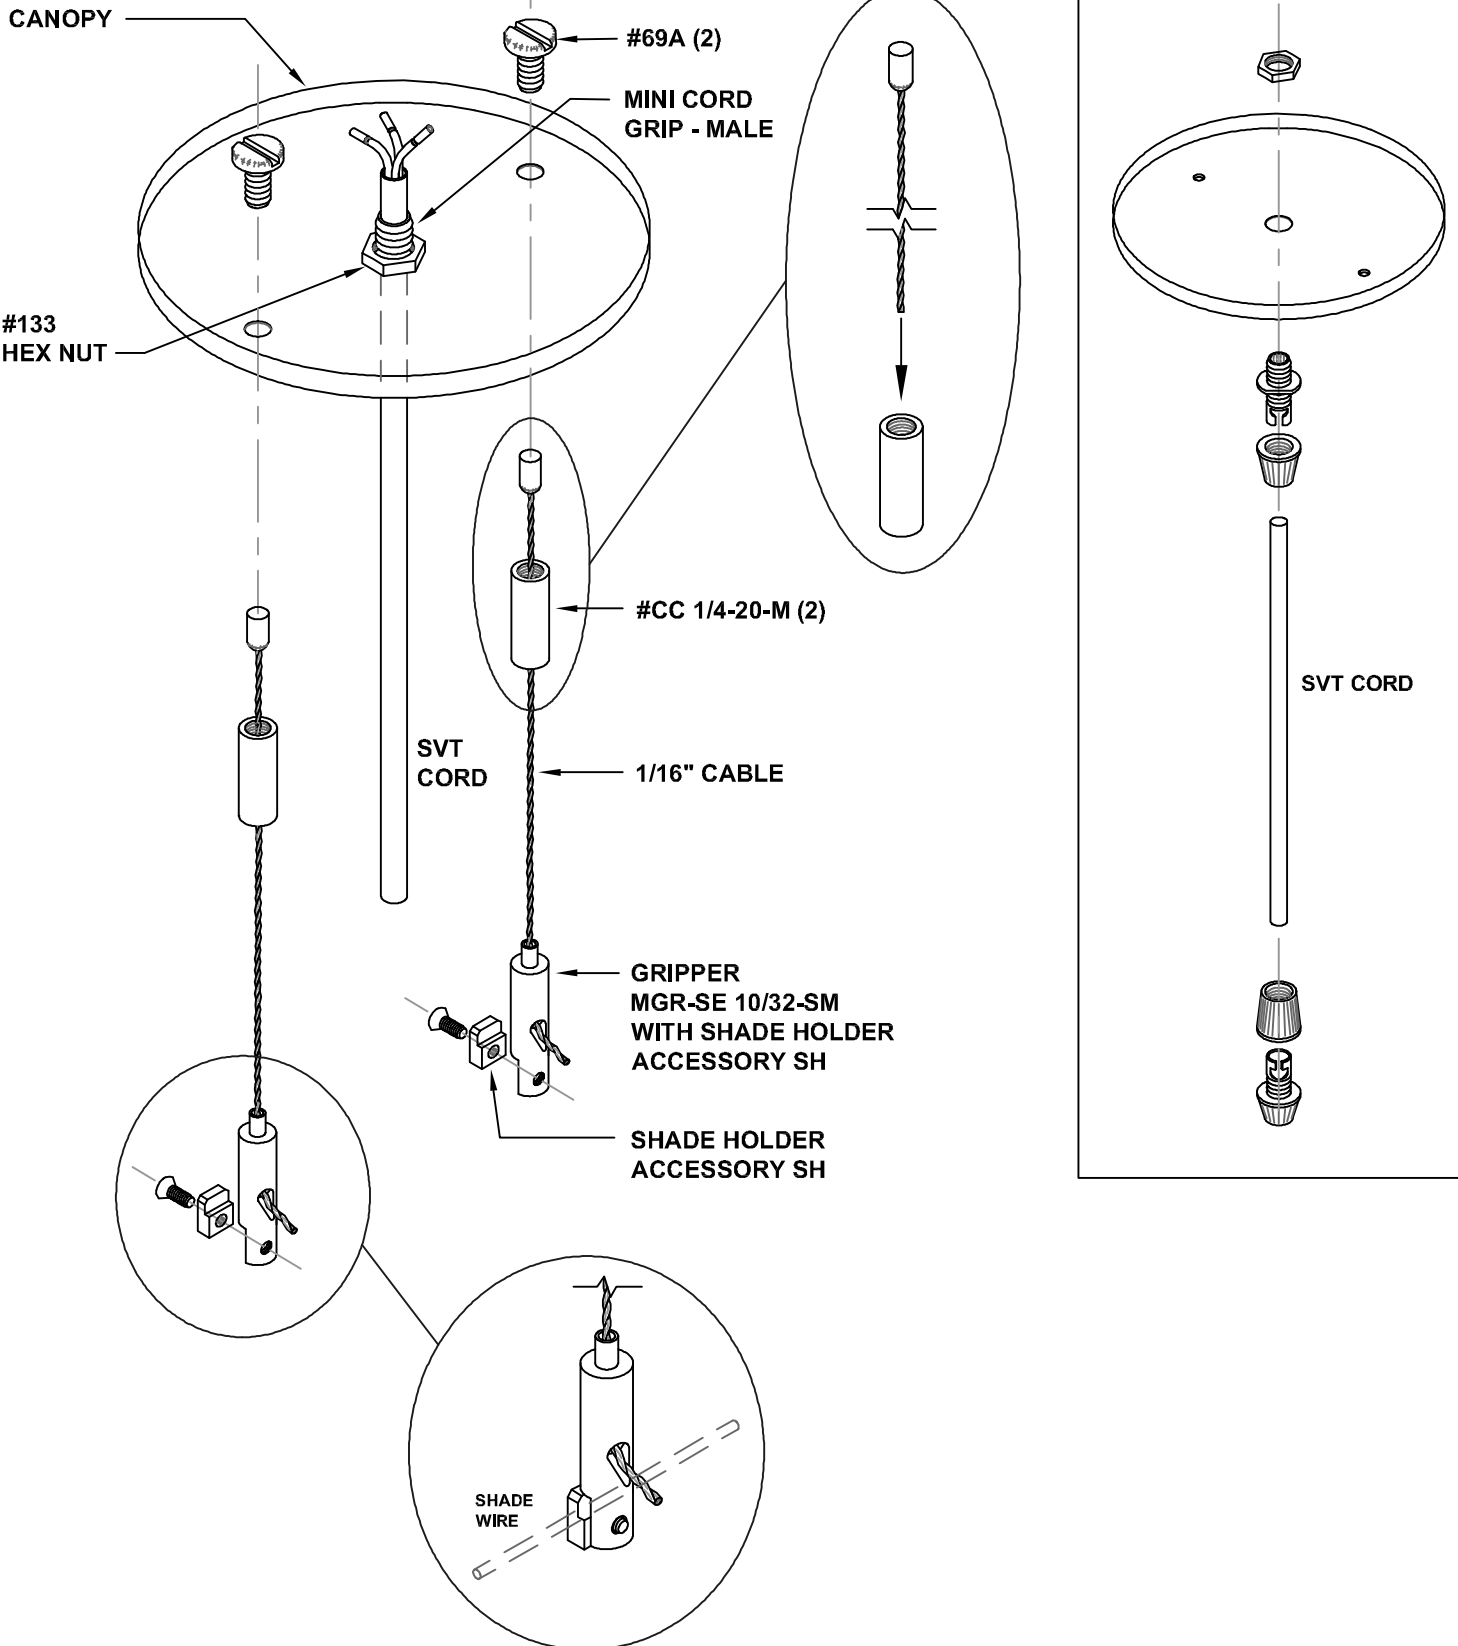

CORD KIT SYSTEM WITH CABLE GRIPPER & SHADE HOLDER

Pendant Systems

4080-2 Blanche Road
P.O. Box 371
Bensalem, PA 19020

PH: 215-638-8552
FX: 215-638-8554
WWW.PendantSystems.com

COPYRIGHT (C) BY PENDANT SYSTEMS, ALL RIGHTS RESERVED. THIS DOCUMENT CONTAINS CONFIDENTIAL AND PROPRIETARY INFORMATION OF PENDANT SYSTEMS. THE USE OR DISTRIBUTION OF THIS INFORMATION WITHOUT THE EXPRESS WRITTEN CONSENT OF PENDANT SYSTEMS IS STRICTLY PROHIBITED.

MAXIMUM LOAD RATING

50 LBS