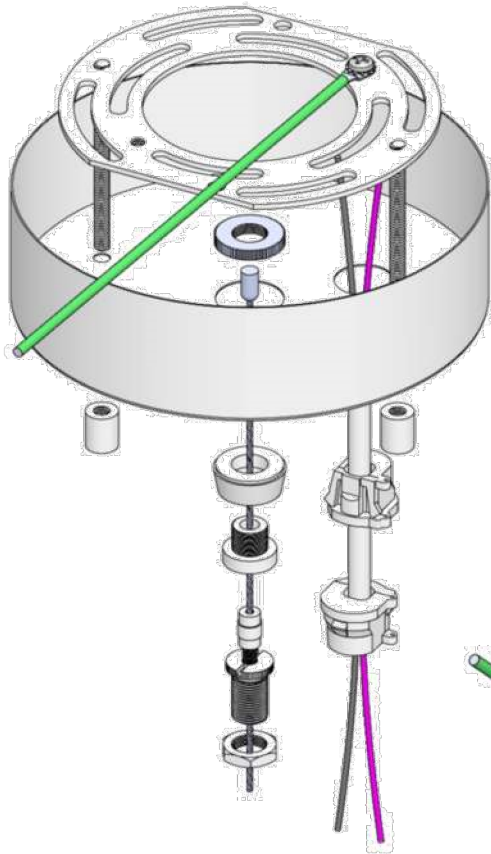

Pendant Systems

The Lighting Suspension Specialists www.PendantSystems.com P-215-638-8552 F-215-638-8554

Remote Driver Kits

Remote Driver Kits utilize a deeper canopy that gives the ability to hide the driver within the canopy.

CCXX44/XX-16 RD

Cord Kit RD M3D4 HB