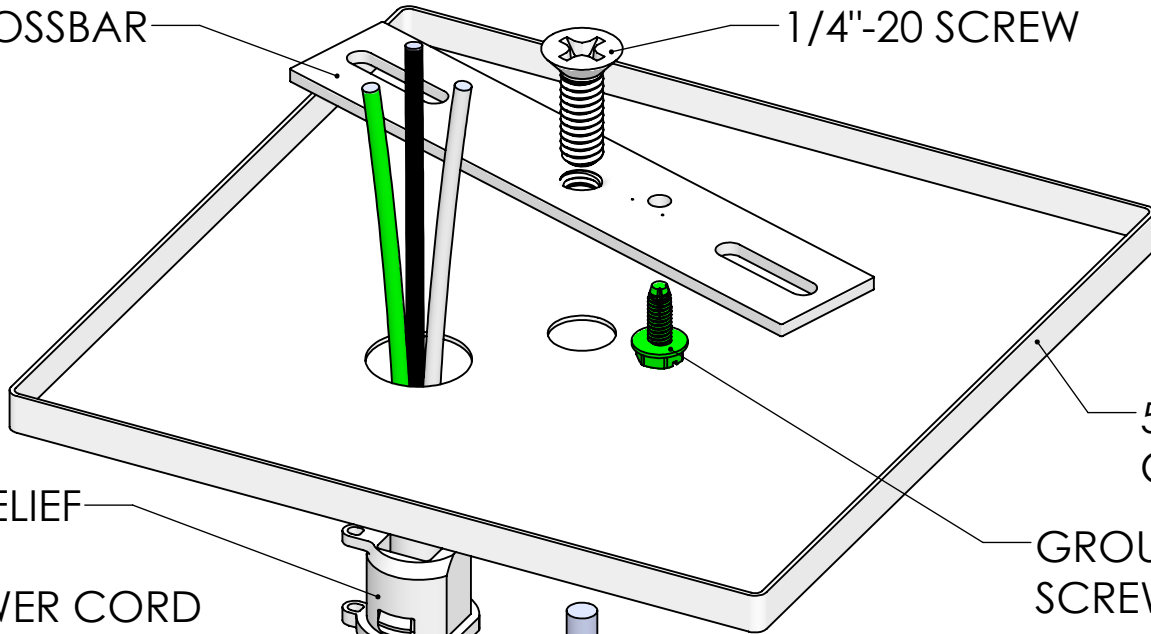

CROSSBAR

1/4"-20 SCREW

5" SQUARE CANOPY

STRAIN RELIEF

GROUND SCREW

POWER CORD (18/3)

2 PIECE CABLE COUPLER

CABLE TIE (1 PER FOOT)

1/16" CABLE

GRIPPER

LOCK NUT

*PARTS MAY VARY DEPENDING ON MODEL

This Document Contains Proprietary Data that is property of Pendant Systems which reserves all rights to it. Unauthorized use without authorization is prohibited.

LINEAR: XX= .02" XXX= $\pm .010"$ ANGULAR: ± 1 Degree

FINISH:

TITLE:

Power Feed J-Box Mount SQ SE

DO NOT SCALE DRAWING

MATERIAL:

Part #

DEBUR AND BREAK SHARP EDGES