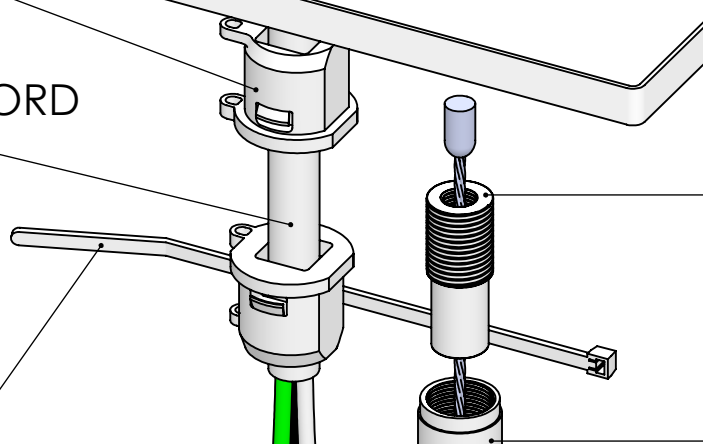

CROSSBAR

1/4"-20 SCREW

5" SQUARE CANOPY

STRAIN RELIEF

GROUND SCREW

POWER CORD (18/3)

2 PIECE CABLE COUPLER

CABLE TIE (1 PER FOOT)

1/16" CABLE

GRIPPER

LOCK NUT

*PARTS MAY VARY DEPENDING ON MODEL

This Document Contains Proprietary Data that is property of Pendant Systems which reserves all rights to it. Unauthorized use without authorization is prohibited.

LINEAR: XX= .02" XXX= $\pm .010"$ ANGULAR: ± 1 Degree

FINISH:

TITLE:

Power Feed J-Box Mount SQ SE

DO NOT SCALE DRAWING

MATERIAL:

Part #

DEBUR AND BREAK SHARP EDGES