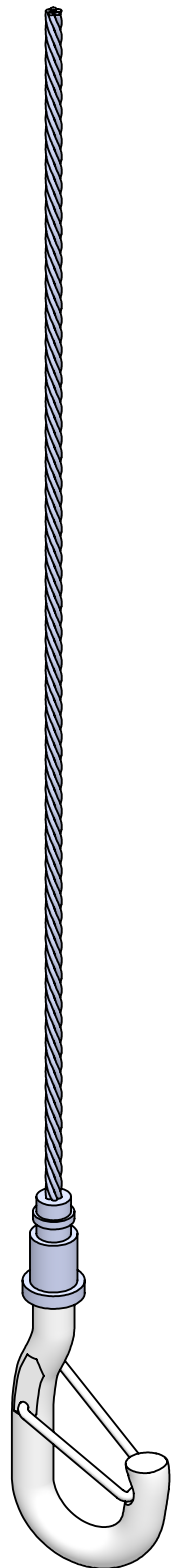

AC3/32-[XXX]-HK
 60"
 120"
 180"
 240"

3/32" Galvanized Cable w/Snap Hook End
 60", 120", 180" or 240" Long
 7x7 Cable

This Document
 Contains Proprietary
 Data that is property
 of Pendant Systems
 which reserves all
 rights to it.
 Unauthorized use
 without authorization
 is prohibited.

LINEAR: XX= .02" XXX= $\pm .010"$ ANGULAR: ± 1 Degree

FINISH:

TITLE:

AC3/32-[XXX]-HK

DO NOT SCALE DRAWING

MATERIAL:

Part #

DEBUR AND BREAK SHARP EDGES