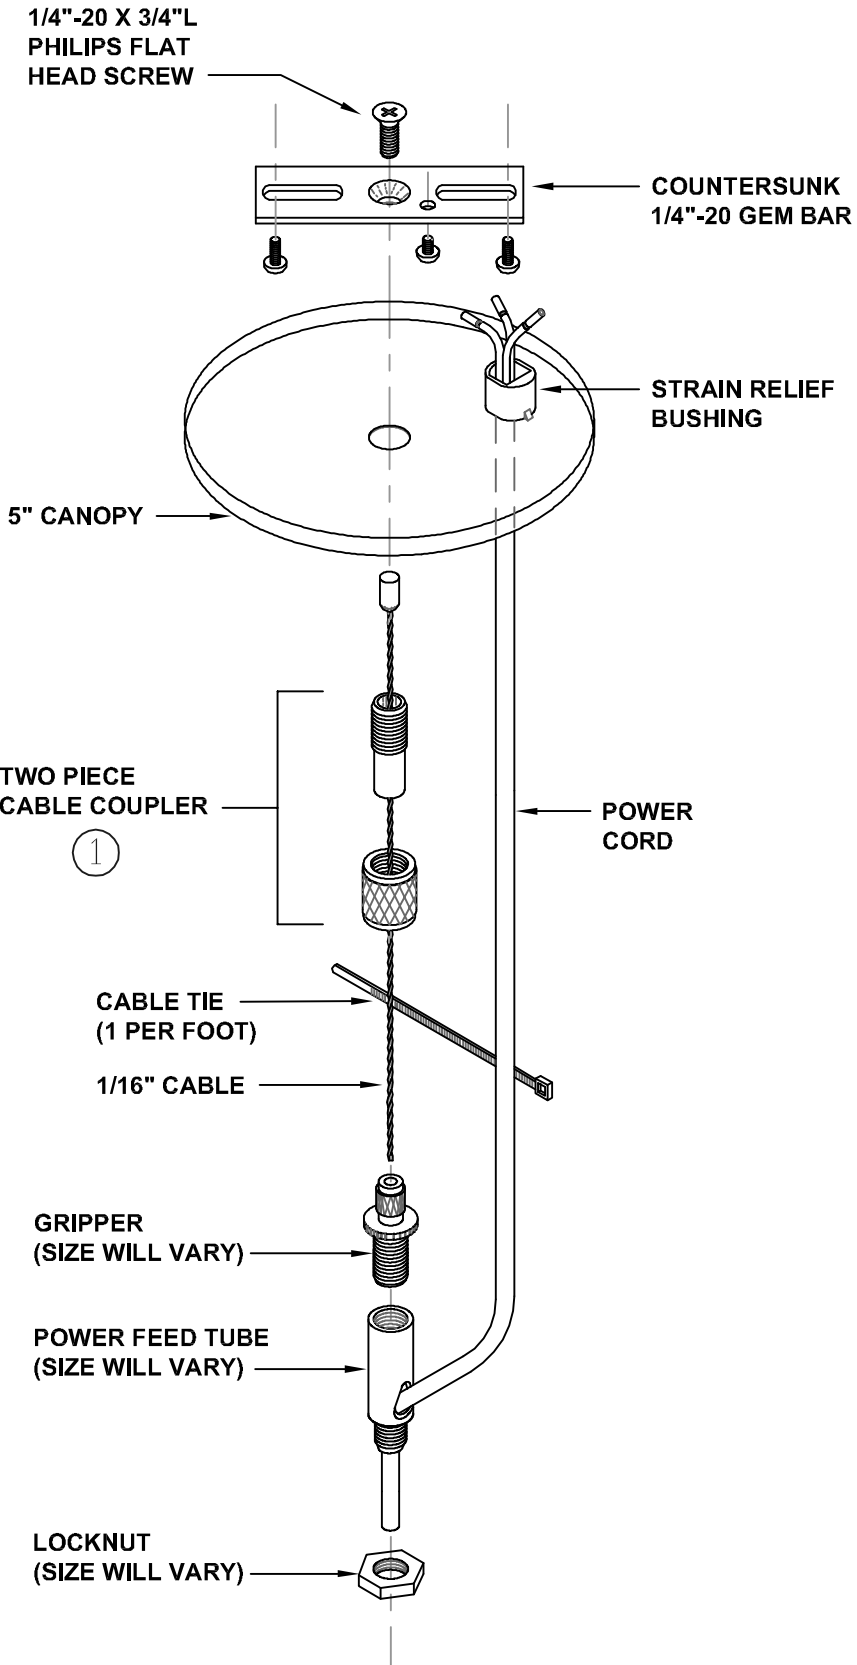

NORMAL POWER FEED WITH POWER FEED TUBE JUNCTION BOX MOUNT

Pendant Systems

4080-2 Blanche Road
P.O. Box 371
Bensalem, PA 19020

PH: 215-638-8552
FX: 215-638-8554
WWW.PendantSystems.com

COPYRIGHT (C) BY PENDANT SYSTEMS, ALL RIGHTS RESERVED. THIS DOCUMENT CONTAINS CONFIDENTIAL AND PROPRIETARY INFORMATION OF PENDANT SYSTEMS. THE USE OR DISTRIBUTION OF THIS INFORMATION WITHOUT THE EXPRESS WRITTEN CONSENT OF PENDANT SYSTEMS IS STRICTLY PROHIBITED.