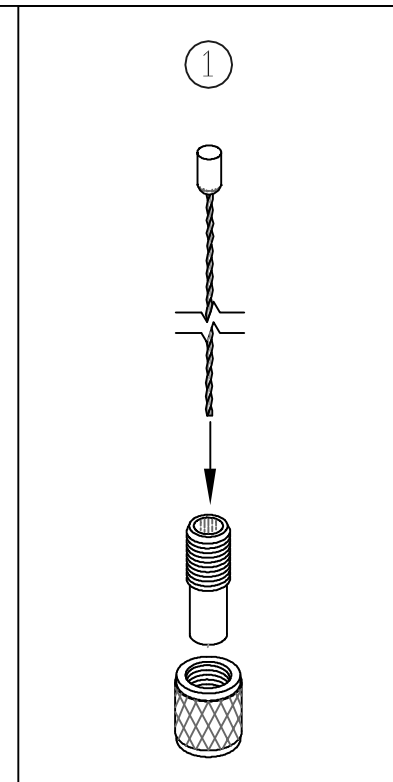

NORMAL POWER FEED WITH POWER FEED TUBE JUNCTION BOX MOUNT

Pendant Systems

4080-2 Blanche Road
P.O. Box 371
Bensalem, PA 19020

PH: 215-638-8552
FX: 215-638-8554
WWW.PendantSystems.com

COPYRIGHT (C) BY PENDANT SYSTEMS, ALL RIGHTS RESERVED. THIS DOCUMENT CONTAINS CONFIDENTIAL AND PROPRIETARY INFORMATION OF PENDANT SYSTEMS. THE USE OR DISTRIBUTION OF THIS INFORMATION WITHOUT THE EXPRESS WRITTEN CONSENT OF PENDANT SYSTEMS IS STRICTLY PROHIBITED.