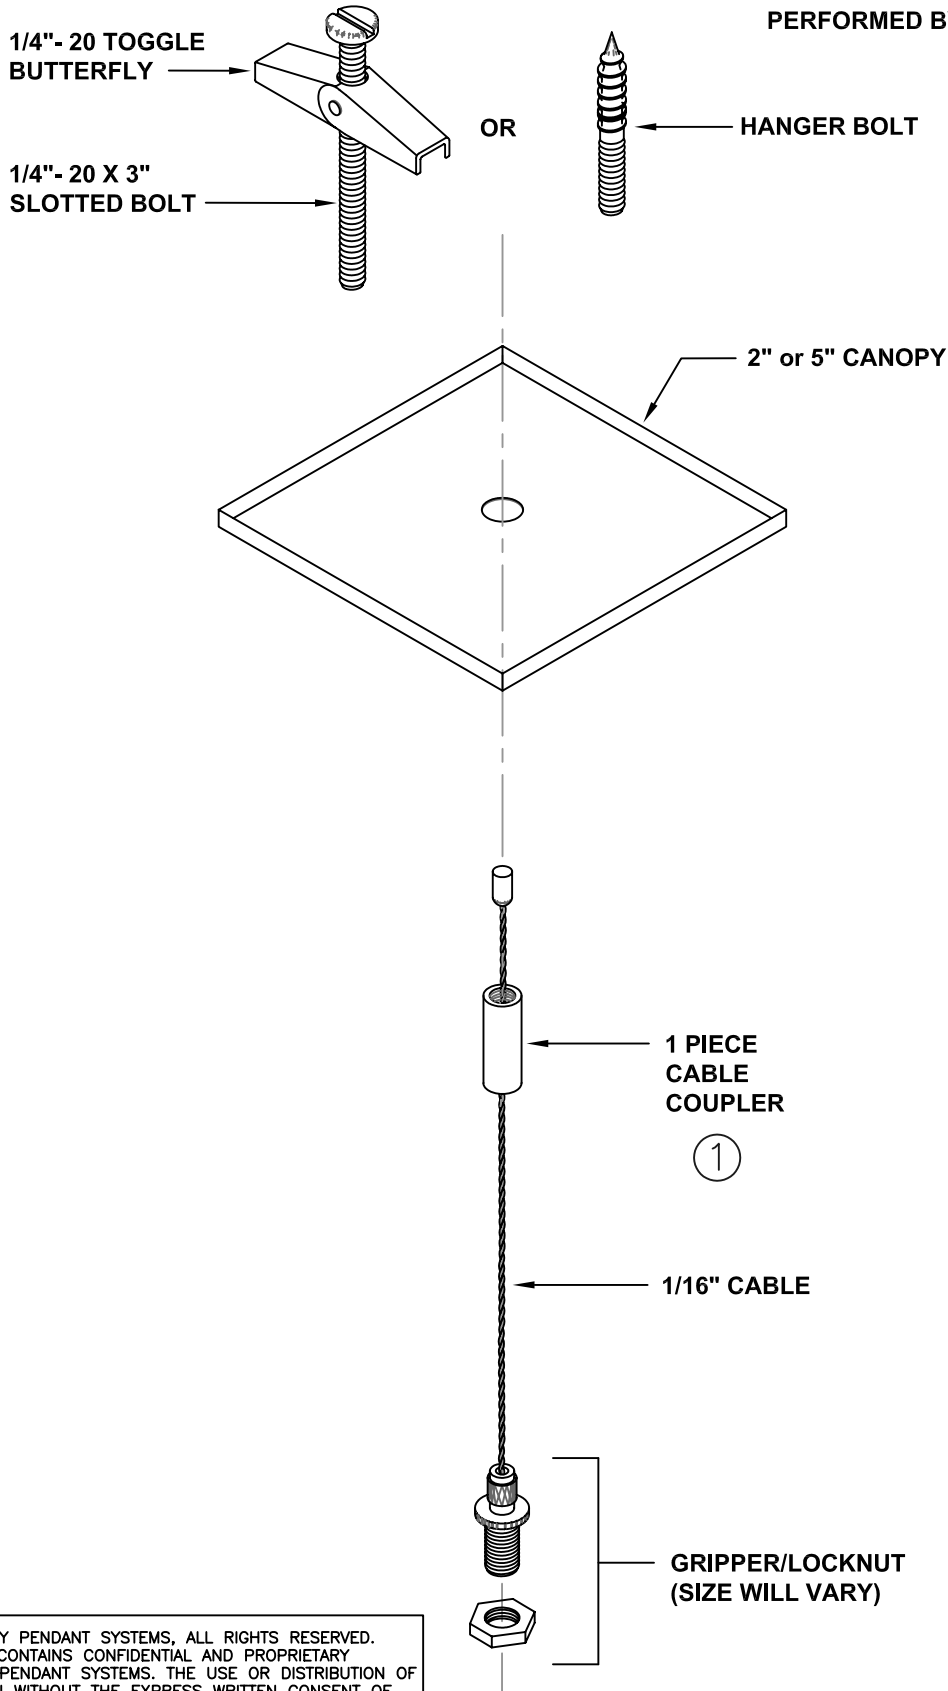

SHEETROCK APPLICATION NONFEED

Pendant Systems
4080-2 Blanche Road
P.O. Box 371
Bensalem, PA 19020
PH: 215-638-8552
FX: 215-638-8554
WWW.PendantSystems.com

NOTE:
SHEETROCK INSTALLATION IS NOT ADVISED FOR
ALL LIGHTS. WE RECOMMEND INSTALLATION BE
PERFORMED BY A LICENSED CONTRACTOR