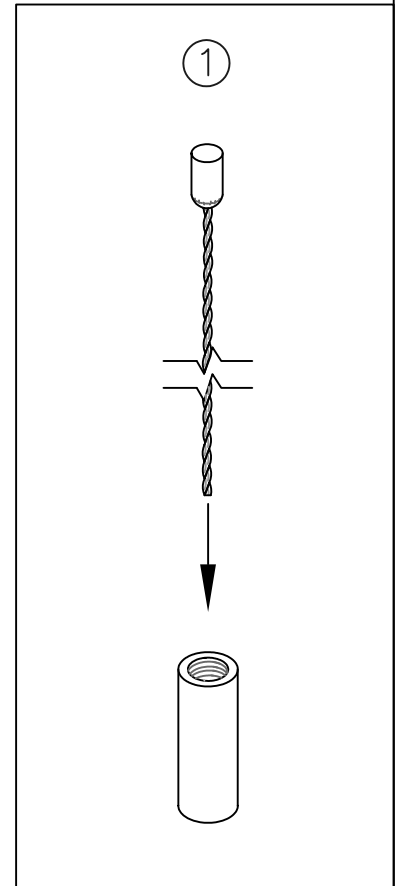

SHEETROCK APPLICATION NONFEED

Pendant Systems
4080-2 Blanche Road
P.O. Box 371
Bensalem, PA 19020
PH: 215-638-8552
FX: 215-638-8554
WWW.PendantSystems.com

NOTE:
SHEETROCK INSTALLATION IS NOT ADVISED FOR
ALL LIGHTS. WE RECOMMEND INSTALLATION BE
PERFORMED BY A LICENSED CONTRACTOR