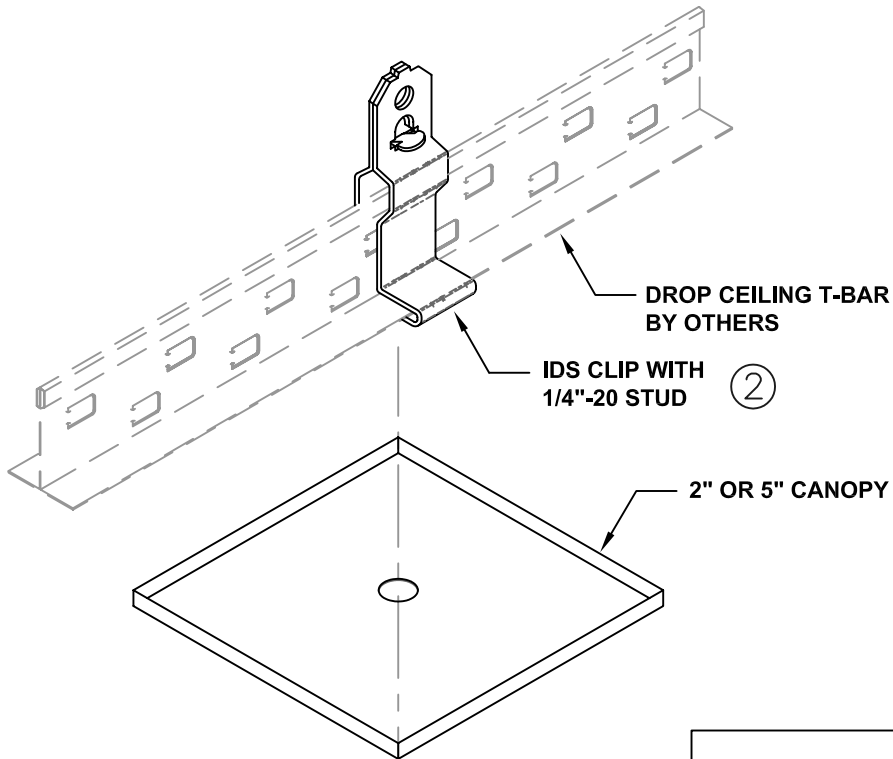

# DROP CEILING NONFEED T-BAR MOUNT

**CABLE COUPLER  
(AVAILABLE IN  
1 OR 2 PIECE)**

①

**1/16" CABLE**

**GRIPPER/LOCKNUT  
(SIZE WILL VARY)**