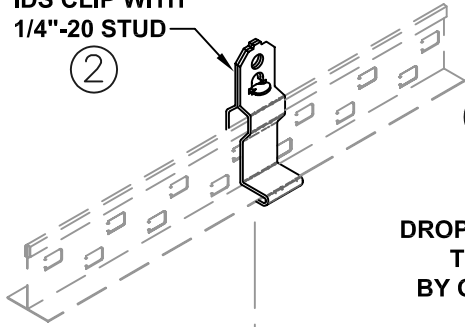

UNIVERSAL NONFEED

Pendant Systems

4080-2 Blanche Road
P.O. Box 371
Bensalem, PA 19020

PH: 215-638-8552
FX: 215-638-8554
WWW.PendantSystems.com

IDS CLIP WITH
1/4"-20 STUD

②

OR

DROP CEILING
T-BAR
BY OTHERS

DROP CEILING
JUNCTION BOX
(ORDERED
SEPARATELY)

③

1/4"-20 X 3/4" L
PHILIPS FLAT
HEAD SCREW

COUNTERSUNK
1/4"-20 GEM BAR

2" OR 5" CANOPY

CABLE COUPLER
(AVAILABLE IN
1 OR 2 PIECE)

①

1/16" CABLE