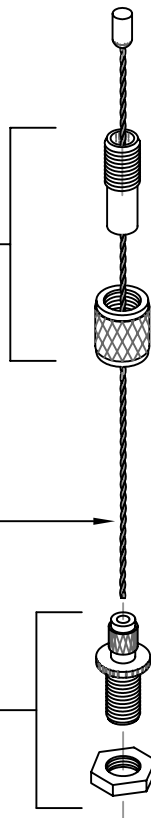

UNIVERSAL NONFEED

Pendant Systems

4080-2 Blanche Road
P.O. Box 371
Bensalem, PA 19020

PH: 215-638-8552
FX: 215-638-8554
WWW.PendantSystems.com

IDS CLIP WITH
1/4"-20 STUD

②

OR

DROP CEILING
T-BAR
BY OTHERS

DROP CEILING
JUNCTION BOX
(ORDERED
SEPARATELY)

③

1/4"-20 X 3/4" L
PHILIPS FLAT
HEAD SCREW

COUNTERSUNK
1/4"-20 GEM BAR

2" OR 5" CANOPY

CABLE COUPLER
(AVAILABLE IN
1 OR 2 PIECE)

①

1/16" CABLE

GRIPPER/LOCKNUT
(SIZE WILL VARY)

①

②

③

COPYRIGHT (C) BY PENDANT SYSTEMS, ALL RIGHTS RESERVED.
THIS DOCUMENT CONTAINS CONFIDENTIAL AND PROPRIETARY
INFORMATION OF PENDANT SYSTEMS. THE USE OR DISTRIBUTION OF
THIS INFORMATION WITHOUT THE EXPRESS WRITTEN CONSENT OF
PENDANT SYSTEMS IS STRICTLY PROHIBITED.