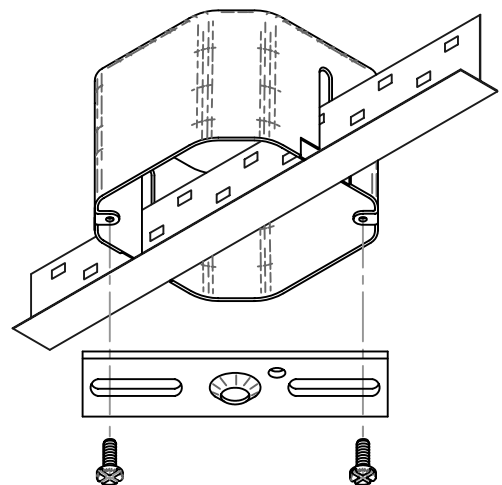

③

COPYRIGHT (C) BY PENDANT SYSTEMS, ALL RIGHTS RESERVED.
THIS DOCUMENT CONTAINS CONFIDENTIAL AND PROPRIETARY
INFORMATION OF PENDANT SYSTEMS. THE USE OR DISTRIBUTION OF
THIS INFORMATION WITHOUT THE EXPRESS WRITTEN CONSENT OF
PENDANT SYSTEMS IS STRICTLY PROHIBITED.