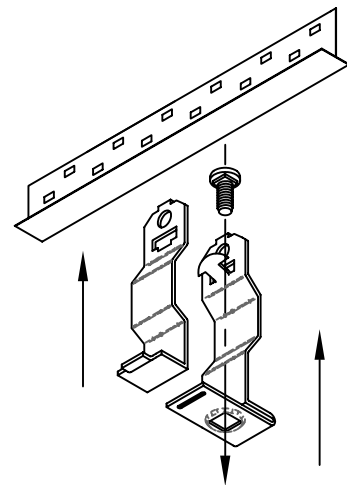

UNIVERSAL NONFEED

Pendant Systems

4080-2 Blanche Road
P.O. Box 371
Bensalem, PA 19020

PH: 215-638-8552
FX: 215-638-8554
WWW.PendantSystems.com

IDS CLIP WITH
1/4"-20 STUD

②

OR

DROP CEILING
T-BAR
BY OTHERS

DROP CEILING
JUNCTION BOX
(ORDERED
SEPARATELY)

③

1/4"-20 X 3/4" L
PHILIPS FLAT
HEAD SCREW

COUNTERSUNK
1/4"-20 GEM BAR

2" OR 5" CANOPY

CABLE COUPLER
(AVAILABLE IN
1 OR 2 PIECE)

①

1/16" CABLE

GRIPPER/LOCKNUT
(SIZE WILL VARY)

①

②

③

COPYRIGHT (C) BY PENDANT SYSTEMS, ALL RIGHTS RESERVED.
THIS DOCUMENT CONTAINS CONFIDENTIAL AND PROPRIETARY
INFORMATION OF PENDANT SYSTEMS. THE USE OR DISTRIBUTION OF
THIS INFORMATION WITHOUT THE EXPRESS WRITTEN CONSENT OF
PENDANT SYSTEMS IS STRICTLY PROHIBITED.