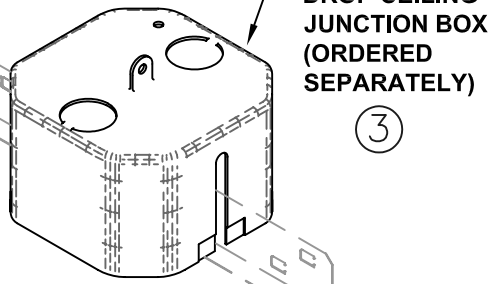

DROP CEILING
JUNCTION BOX
(ORDERED
SEPARATELY)

③

1/4"-20 X 3/4" L
PHILIPS FLAT
HEAD SCREW

COUNTERSUNK
1/4"-20 GEM BAR

2" OR 5" CANOPY

CABLE COUPLER
(AVAILABLE IN
1 OR 2 PIECE)

①

1/16" CABLE