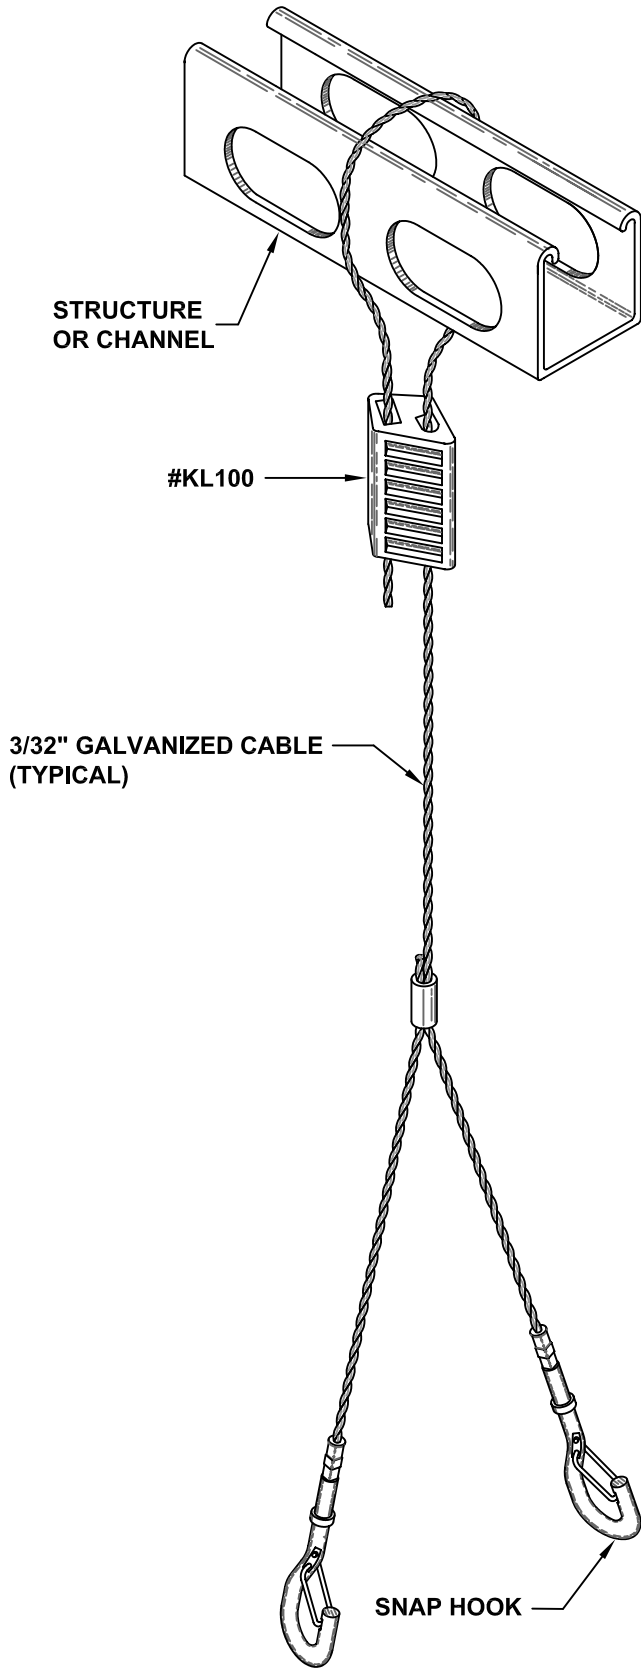

# HIGH BAY / CABLE TRAY Y-HOOK SERIES

**Pendant Systems**  
 4080-2 Blanche Road  
 P.O. Box 371  
 Bensalem, PA 19020  
 PH: 215-638-8552  
 FX: 215-638-8554  
 WWW.PendantSystems.com

HK-XXX-18Y

- 60"
- 120"
- 180"
- 240"

**MAXIMUM LOAD RATING**

**150 LBS**