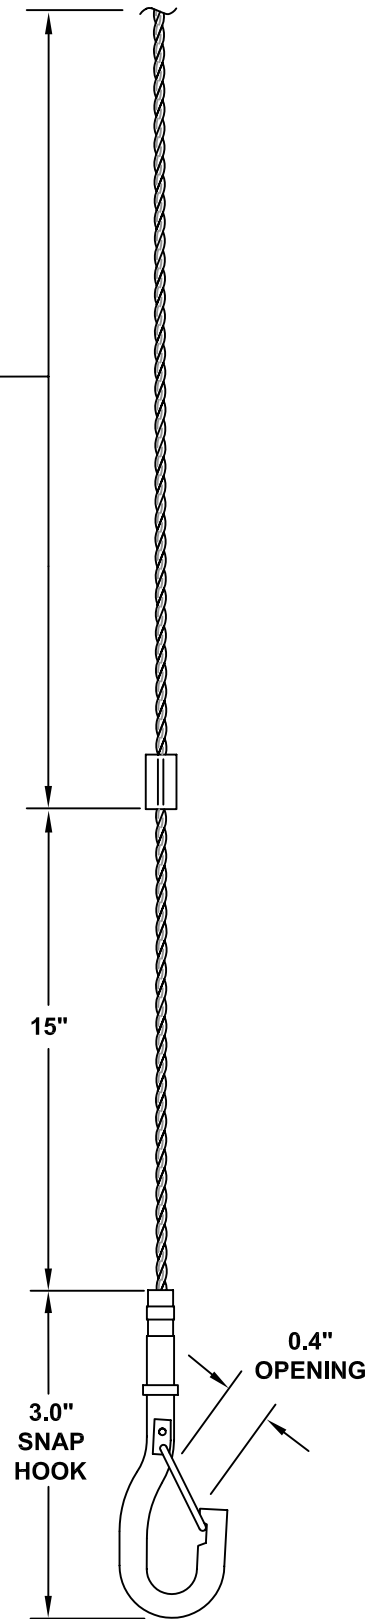

# HIGH BAY / CABLE TRAY Y-HOOK SERIES

**Pendant Systems**  
 4080-2 Blanche Road  
 P.O. Box 371  
 Bensalem, PA 19020  
 PH: 215-638-8552  
 FX: 215-638-8554  
 WWW.PendantSystems.com

HK-XXX-18Y

- 60"
- 120"
- 180"
- 240"