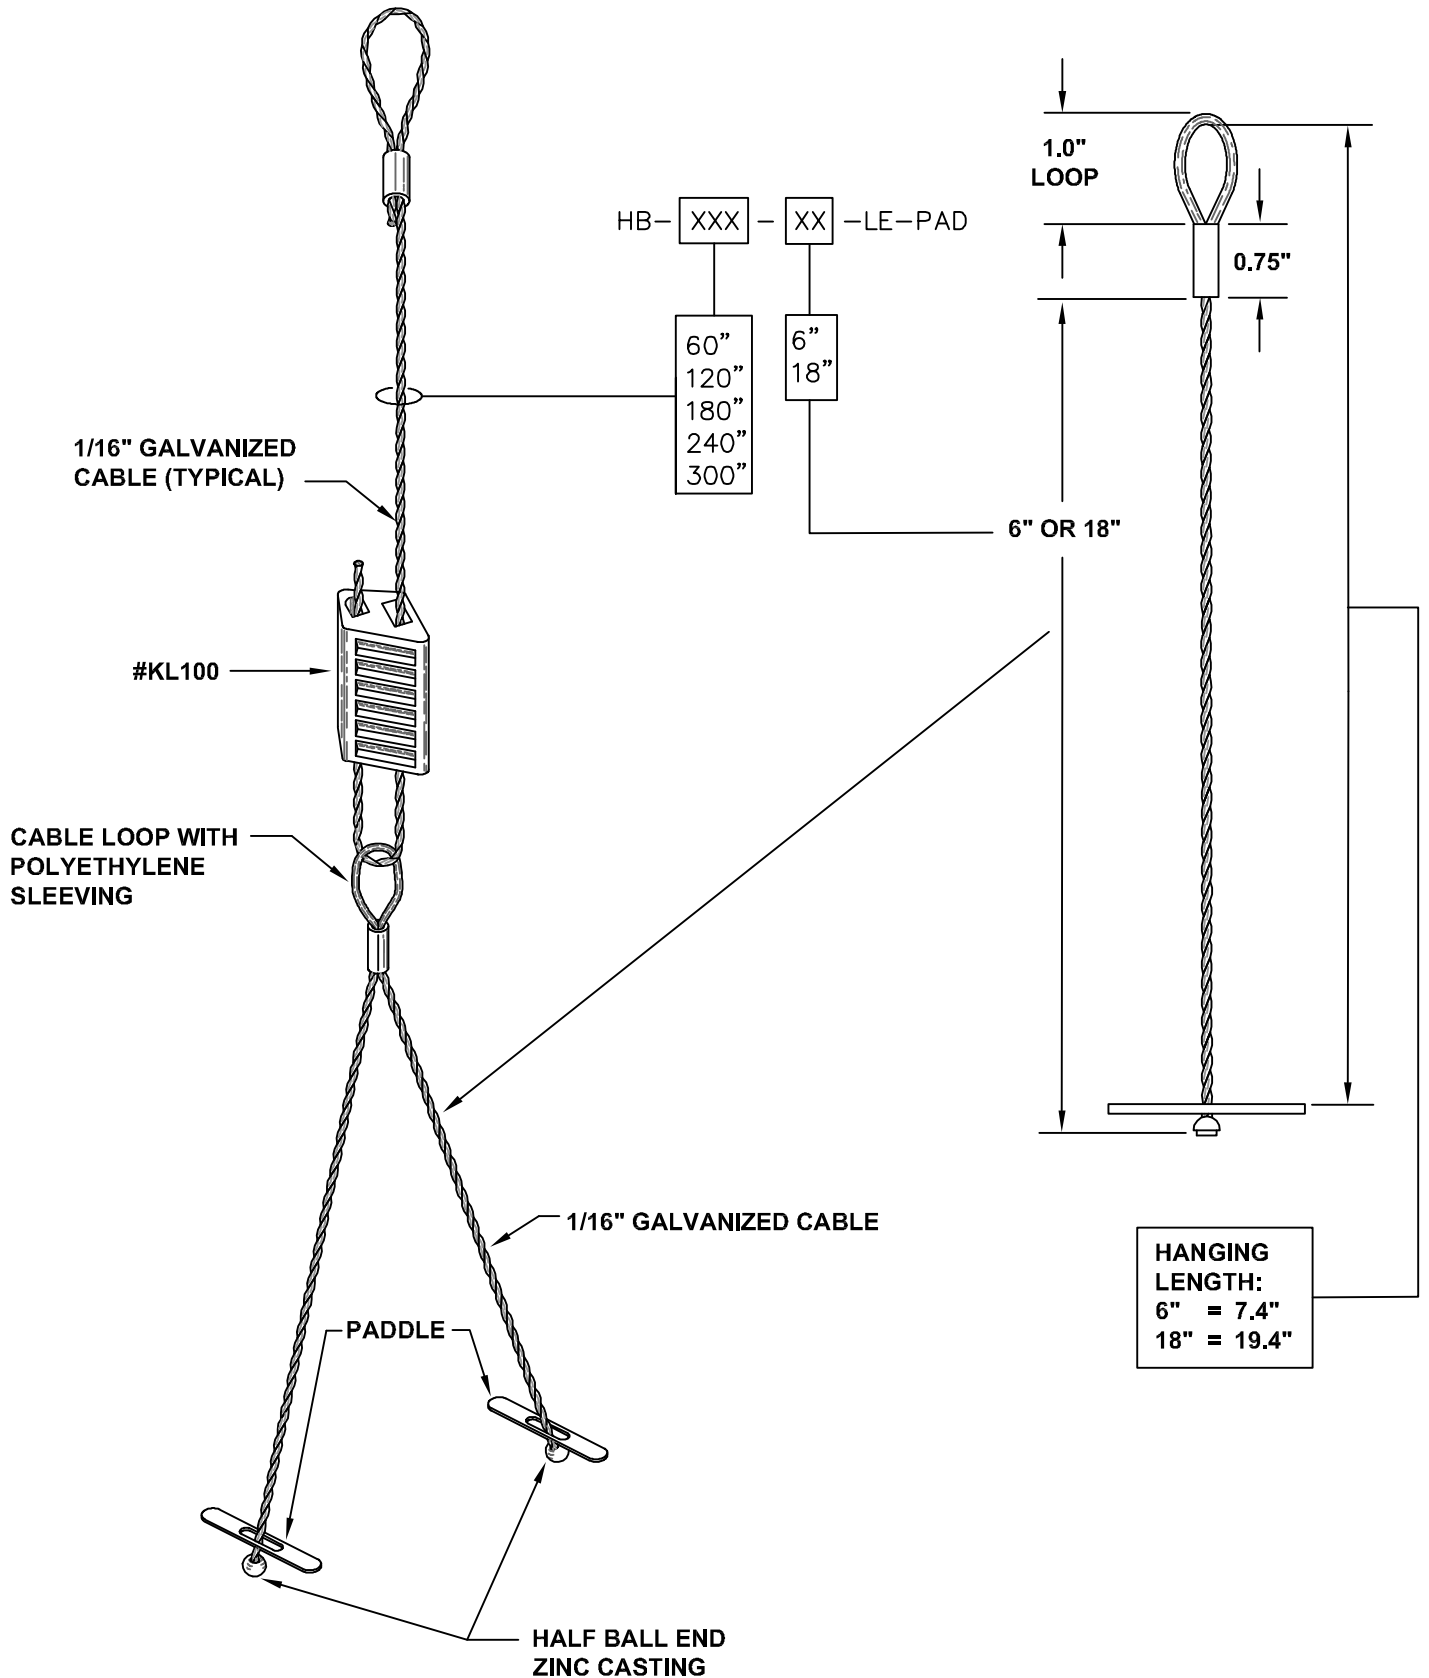

LOOP END & PADDLE SERIES

Pendant Systems

4080-2 Blanche Road
P.O. Box 371
Bensalem, PA 19020

PH: 215-638-8552
FX: 215-638-8554
WWW.PendantSystems.com

COPYRIGHT (C) BY PENDANT SYSTEMS, ALL RIGHTS RESERVED. THIS DOCUMENT CONTAINS CONFIDENTIAL AND PROPRIETARY INFORMATION OF PENDANT SYSTEMS. THE USE OR DISTRIBUTION OF THIS INFORMATION WITHOUT THE EXPRESS WRITTEN CONSENT OF PENDANT SYSTEMS IS STRICTLY PROHIBITED.

MAXIMUM LOAD RATING

75 LBS