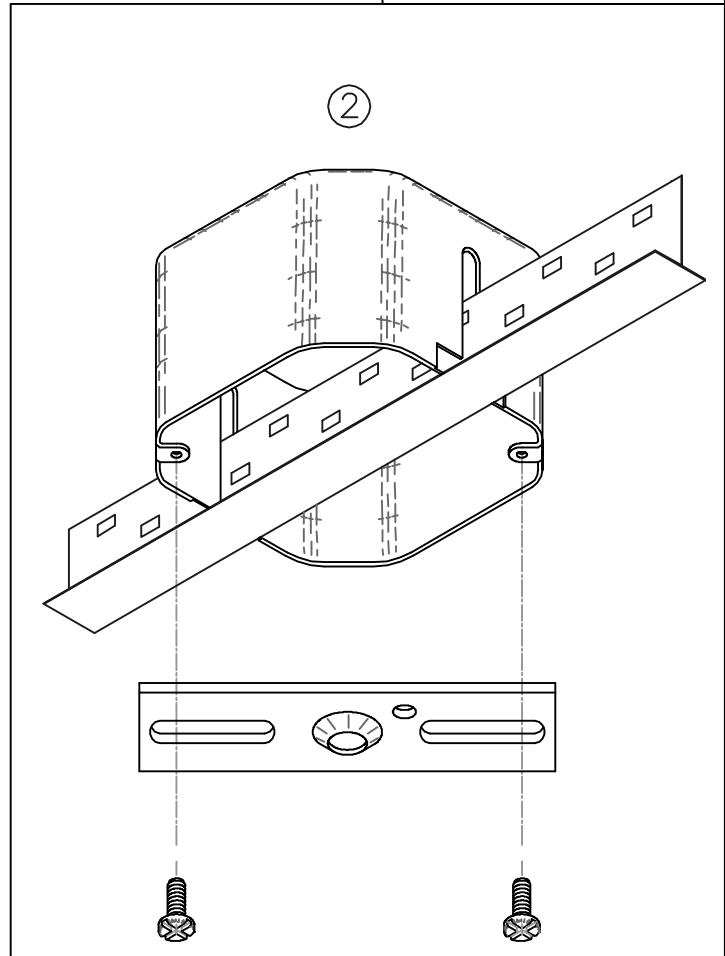

CC9-XX SERIES
 JUNCTION BOX MOUNT WITH
 GRIPPER & CROSS CABLE

Pendant Systems

4080-2 Blanche Road
 P.O. Box 371
 Bensalem, PA 19020

PH: 215-638-8552
 FX: 215-638-8554
 WWW.PendantSystems.com

COPYRIGHT (C) BY PENDANT SYSTEMS, ALL RIGHTS RESERVED.
 THIS DOCUMENT CONTAINS CONFIDENTIAL AND PROPRIETARY
 INFORMATION OF PENDANT SYSTEMS. THE USE OR DISTRIBUTION OF
 THIS INFORMATION WITHOUT THE EXPRESS WRITTEN CONSENT OF
 PENDANT SYSTEMS IS STRICTLY PROHIBITED.