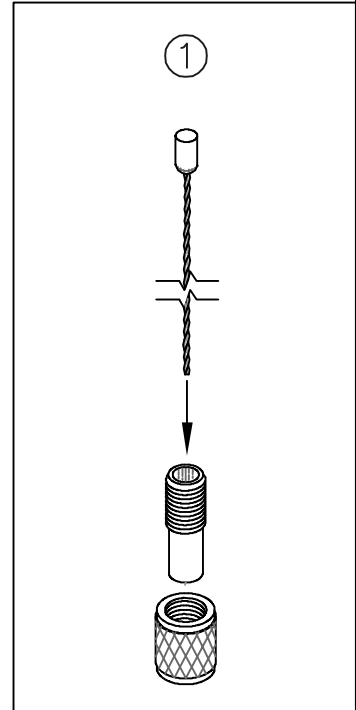

CC9-XX SERIES
 JUNCTION BOX MOUNT WITH
 GRIPPER & CROSS CABLE

Pendant Systems

4080-2 Blanche Road
 P.O. Box 371
 Bensalem, PA 19020

PH: 215-638-8552
 FX: 215-638-8554
 WWW.PendantSystems.com

COPYRIGHT (C) BY PENDANT SYSTEMS, ALL RIGHTS RESERVED.
 THIS DOCUMENT CONTAINS CONFIDENTIAL AND PROPRIETARY
 INFORMATION OF PENDANT SYSTEMS. THE USE OR DISTRIBUTION OF
 THIS INFORMATION WITHOUT THE EXPRESS WRITTEN CONSENT OF
 PENDANT SYSTEMS IS STRICTLY PROHIBITED.