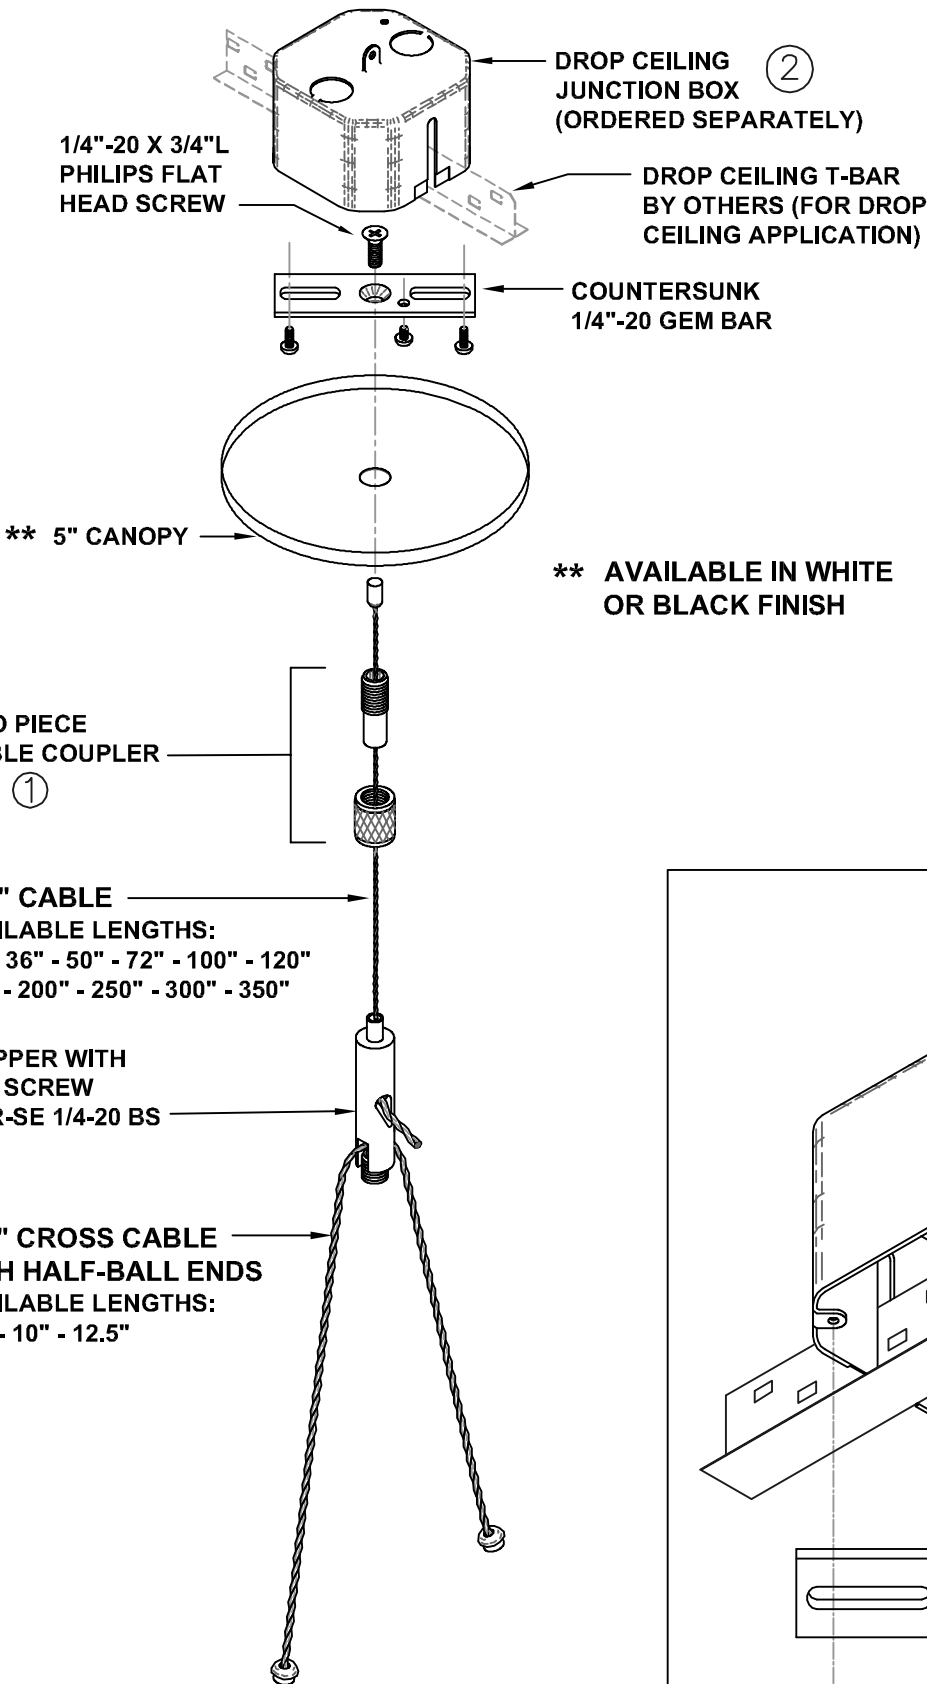

CC9-XX SERIES
 JUNCTION BOX MOUNT WITH
 GRIPPER & CROSS CABLE

Pendant Systems

4080-2 Blanche Road
 P.O. Box 371
 Bensalem, PA 19020

PH: 215-638-8552
 FX: 215-638-8554
 WWW.PendantSystems.com

COPYRIGHT (C) BY PENDANT SYSTEMS, ALL RIGHTS RESERVED.
 THIS DOCUMENT CONTAINS CONFIDENTIAL AND PROPRIETARY
 INFORMATION OF PENDANT SYSTEMS. THE USE OR DISTRIBUTION OF
 THIS INFORMATION WITHOUT THE EXPRESS WRITTEN CONSENT OF
 PENDANT SYSTEMS IS STRICTLY PROHIBITED.