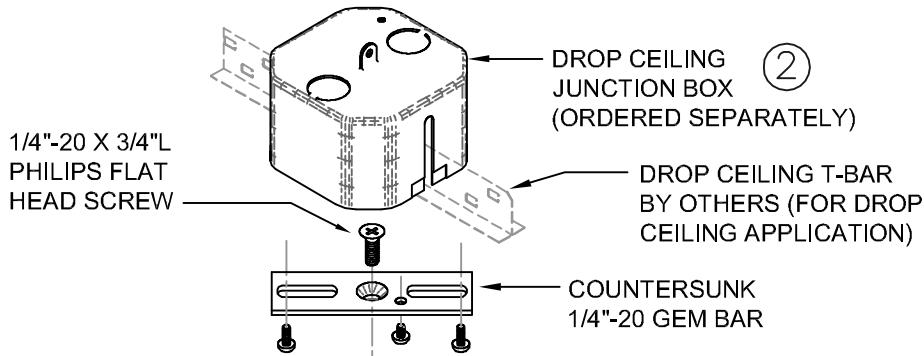

NORMAL NONFEED
JUNCTION BOX MOUNT WITH
GRIPPER, CROSS CABLE & PADDLE

Pendant Systems

4080-2 Blanche Road
P.O. Box 371
Bensalem, PA 19020

PH: 215-638-8552
FX: 215-638-8554
WWW.PendantSystems.com

TWO PIECE CABLE COUPLER (1)

(1)

1/16" CABLE

PART #389402

GRIPPER

PADDLES