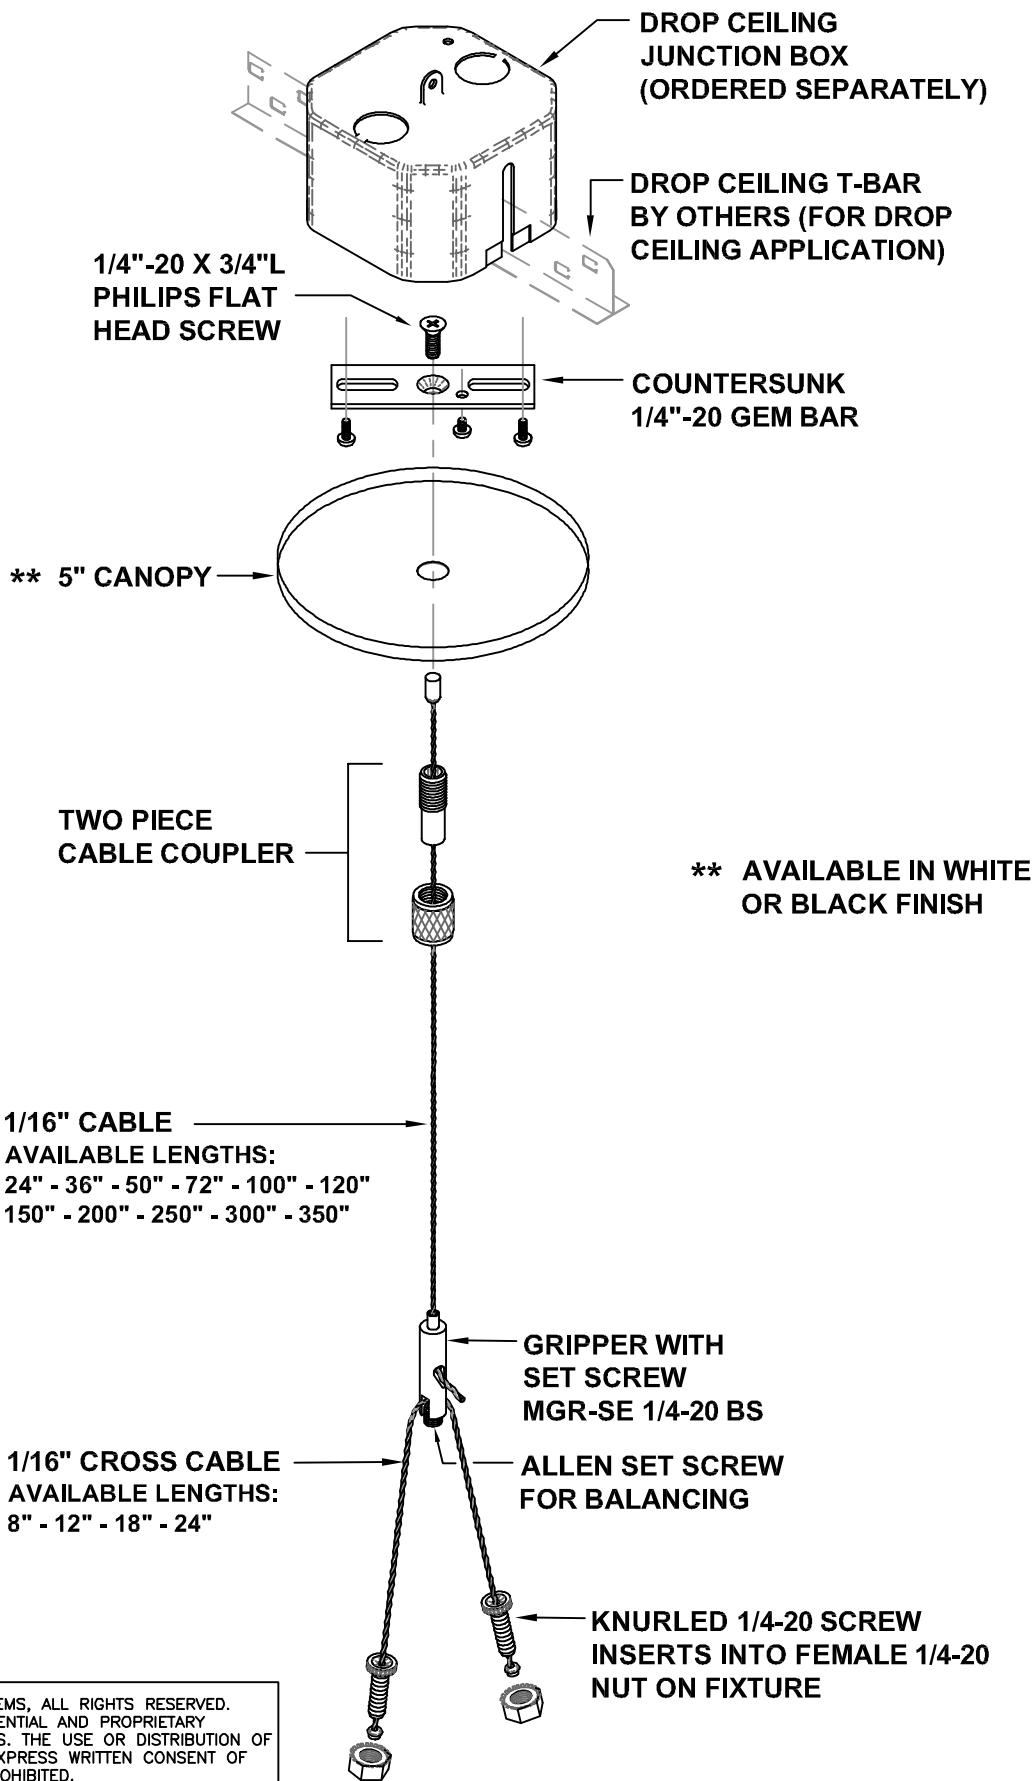

CC9-XX SERIES
GRIPPER & KNURLED SCREW
NONFEED KIT

Pendant Systems

4080-2 Blanche Road
P.O. Box 371
Bensalem, PA 19020

PH: 215-638-8552
FX: 215-638-8554
WWW.PendantSystems.com

COPYRIGHT (C) BY PENDANT SYSTEMS, ALL RIGHTS RESERVED. THIS DOCUMENT CONTAINS CONFIDENTIAL AND PROPRIETARY INFORMATION OF PENDANT SYSTEMS. THE USE OR DISTRIBUTION OF THIS INFORMATION WITHOUT THE EXPRESS WRITTEN CONSENT OF PENDANT SYSTEMS IS STRICTLY PROHIBITED.