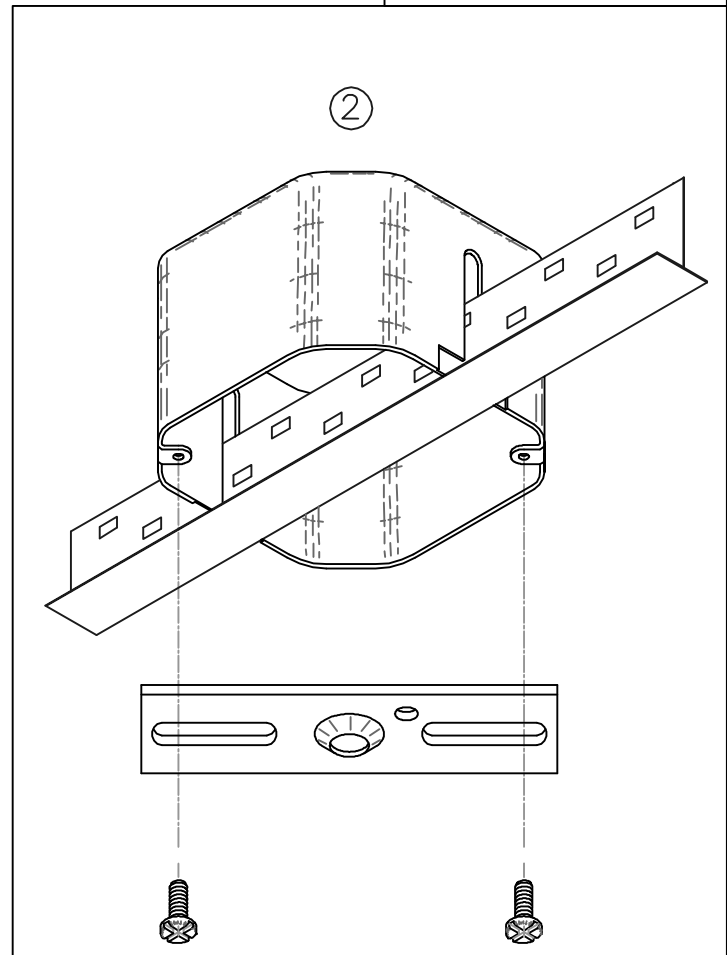

NORMAL POWER FEED
 JUNCTION BOX MOUNT WITH
 GRIPPER, CROSS CABLE & PADDLE

Pendant Systems

4080-2 Blanche Road
 P.O. Box 371
 Bensalem, PA 19020

PH: 215-638-8552
 FX: 215-638-8554
 WWW.PendantSystems.com

COPYRIGHT (C) BY PENDANT SYSTEMS, ALL RIGHTS RESERVED. THIS DOCUMENT CONTAINS CONFIDENTIAL AND PROPRIETARY INFORMATION OF PENDANT SYSTEMS. THE USE OR DISTRIBUTION OF THIS INFORMATION WITHOUT THE EXPRESS WRITTEN CONSENT OF PENDANT SYSTEMS IS STRICTLY PROHIBITED.