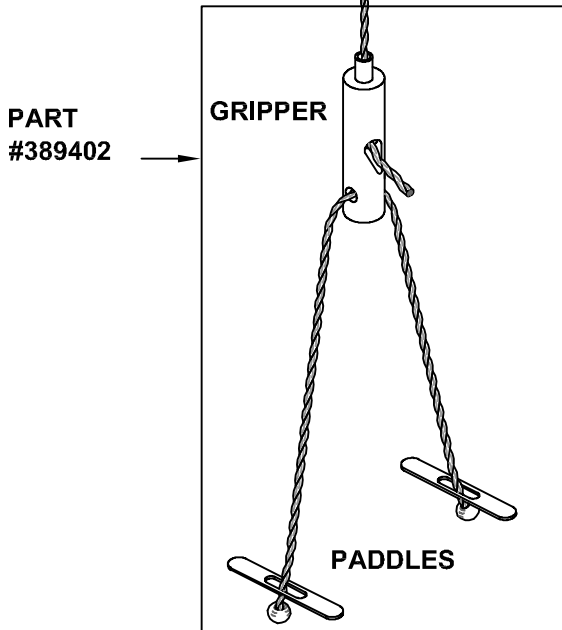

NORMAL POWER FEED
 JUNCTION BOX MOUNT WITH
 GRIPPER, CROSS CABLE & PADDLE

Pendant Systems

4080-2 Blanche Road
 P.O. Box 371
 Bensalem, PA 19020

PH: 215-638-8552
 FX: 215-638-8554
 WWW.PendantSystems.com

COPYRIGHT (C) BY PENDANT SYSTEMS, ALL RIGHTS RESERVED. THIS DOCUMENT CONTAINS CONFIDENTIAL AND PROPRIETARY INFORMATION OF PENDANT SYSTEMS. THE USE OR DISTRIBUTION OF THIS INFORMATION WITHOUT THE EXPRESS WRITTEN CONSENT OF PENDANT SYSTEMS IS STRICTLY PROHIBITED.