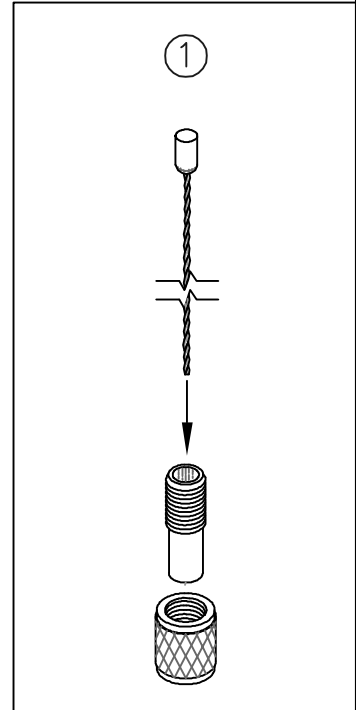

NORMAL POWER FEED
 JUNCTION BOX MOUNT WITH
 GRIPPER, CROSS CABLE & PADDLE

Pendant Systems

4080-2 Blanche Road
 P.O. Box 371
 Bensalem, PA 19020

PH: 215-638-8552
 FX: 215-638-8554
 WWW.PendantSystems.com

COPYRIGHT (C) BY PENDANT SYSTEMS, ALL RIGHTS RESERVED. THIS DOCUMENT CONTAINS CONFIDENTIAL AND PROPRIETARY INFORMATION OF PENDANT SYSTEMS. THE USE OR DISTRIBUTION OF THIS INFORMATION WITHOUT THE EXPRESS WRITTEN CONSENT OF PENDANT SYSTEMS IS STRICTLY PROHIBITED.