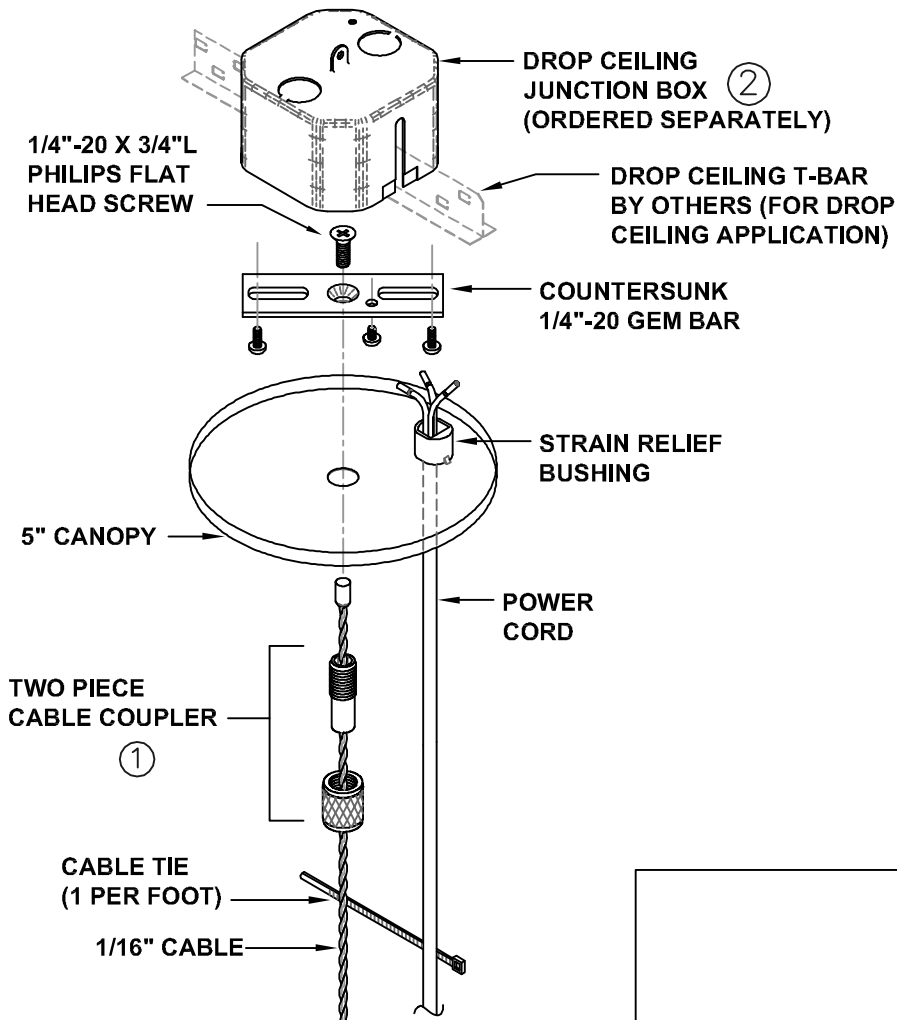

NORMAL POWER FEED
 JUNCTION BOX MOUNT WITH
 GRIPPER, CROSS CABLE & PADDLE

Pendant Systems

4080-2 Blanche Road
 P.O. Box 371
 Bensalem, PA 19020

PH: 215-638-8552
 FX: 215-638-8554
 WWW.PendantSystems.com

COPYRIGHT (C) BY PENDANT SYSTEMS, ALL RIGHTS RESERVED. THIS DOCUMENT CONTAINS CONFIDENTIAL AND PROPRIETARY INFORMATION OF PENDANT SYSTEMS. THE USE OR DISTRIBUTION OF THIS INFORMATION WITHOUT THE EXPRESS WRITTEN CONSENT OF PENDANT SYSTEMS IS STRICTLY PROHIBITED.