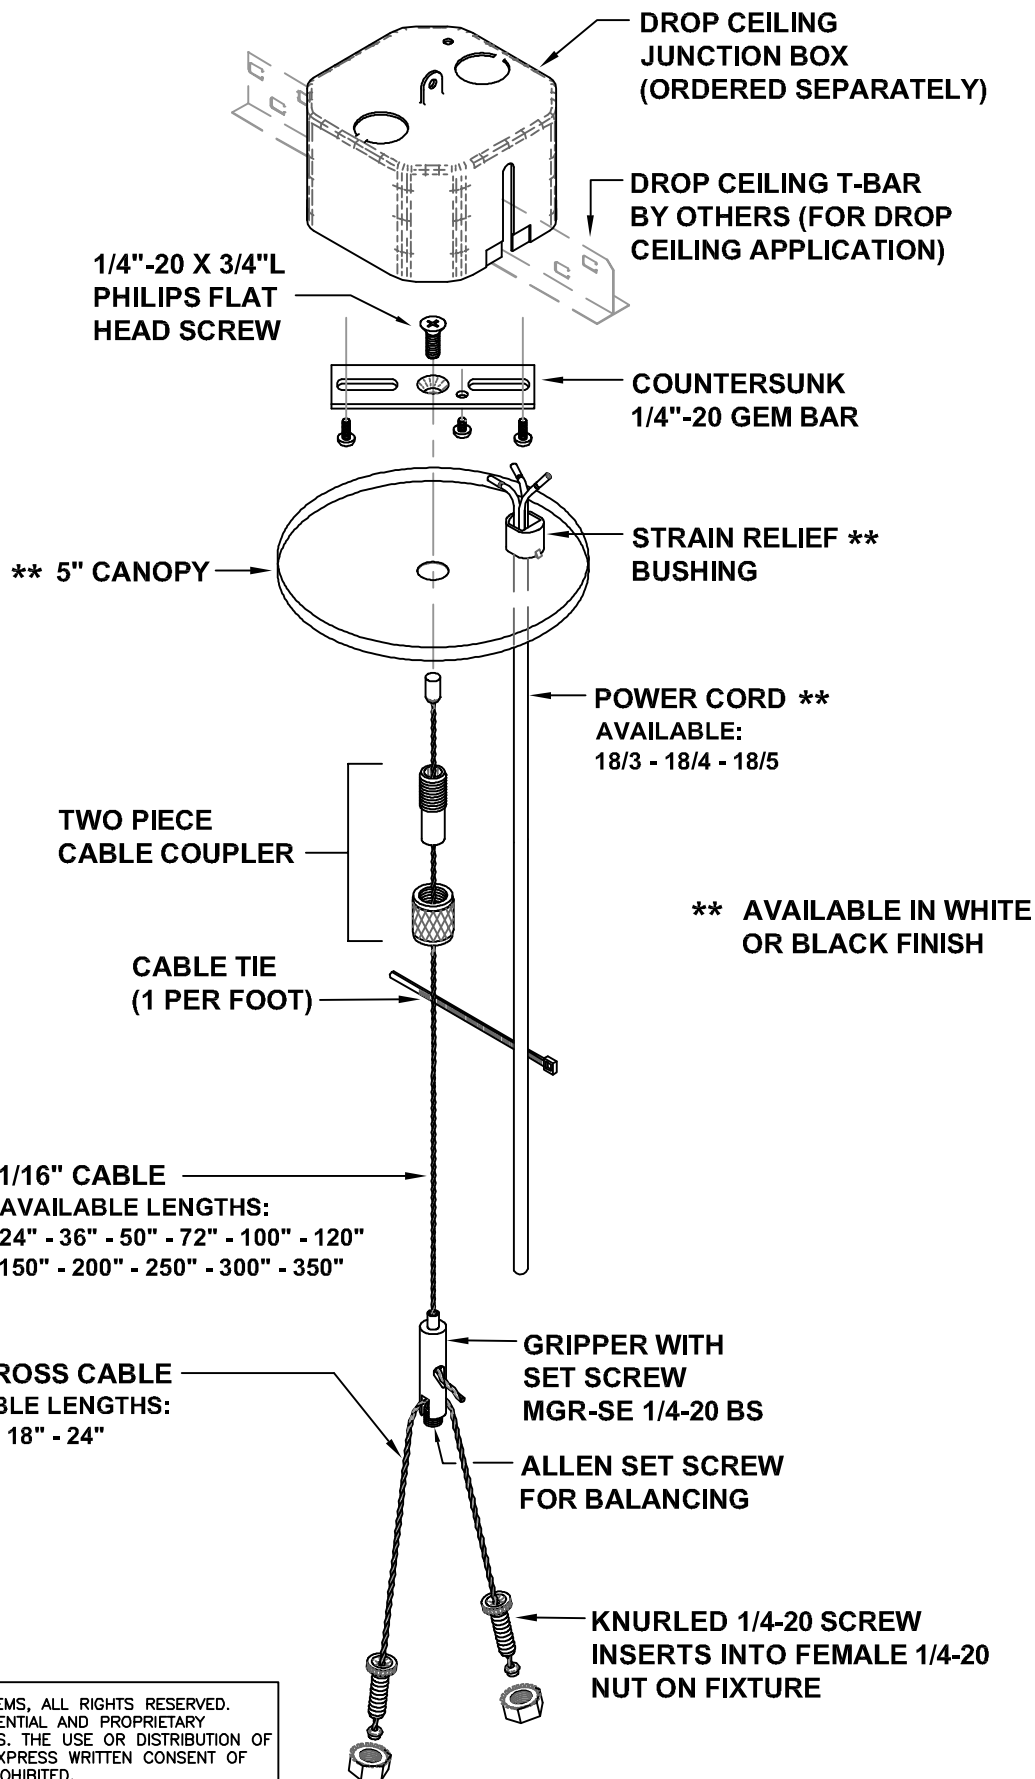

CC9-XX SERIES
GRIPPER & KNURLED SCREW
FEED KIT

Pendant Systems

4080-2 Blanche Road
P.O. Box 371
Bensalem, PA 19020

PH: 215-638-8552
FX: 215-638-8554
WWW.PendantSystems.com

COPYRIGHT (C) BY PENDANT SYSTEMS, ALL RIGHTS RESERVED. THIS DOCUMENT CONTAINS CONFIDENTIAL AND PROPRIETARY INFORMATION OF PENDANT SYSTEMS. THE USE OR DISTRIBUTION OF THIS INFORMATION WITHOUT THE EXPRESS WRITTEN CONSENT OF PENDANT SYSTEMS IS STRICTLY PROHIBITED.